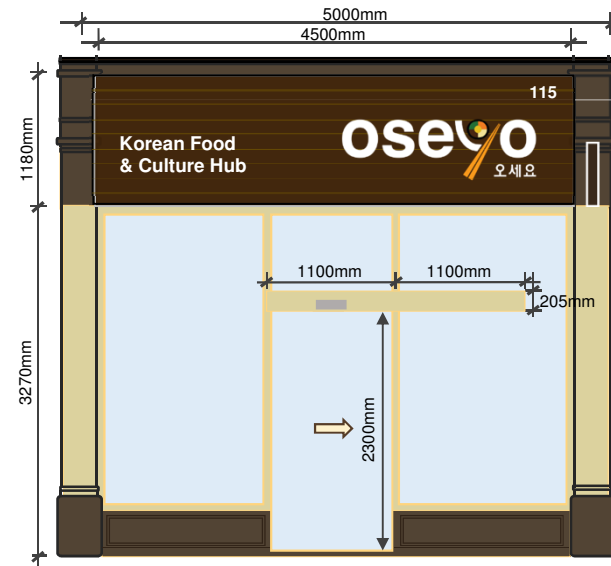

EXISTING FASCIA SIGN

LED internally illuminated logo in Red colour (Pantone 1797C / Hex E10012). Material for the logo will be acrylic letter with aluminium side and the depth from the wall is 70mm.

LED internally illuminated letters in White colour with height of 440mm. Material for the logo will be acrylic letter with aluminium side and the depth from the wall is 70mm.

LED internally illuminated letters in White colour, with Bauhause93 font. Material for the logo will be acrylic letter with aluminium side and the depth from the wall is 50mm.

NOTE: Illuminance level shall be max. 600 candela per square metre of area illuminated. As this can be flexible, we will follow the guidance from the Council.

Scale 1:50 @ A3

PROPOSED FASCIA SIGN

Lettering Details:

1. "oseyo" Logo :LED internally illuminated logo in white colour. Acrylic letter with aluminium side and the depth from the wall is 100mm.
2. "오세요" : LED internally illuminated logo in white colour. Acrylic letter with aluminium side and the depth from the wall is 70mm.
3. "Korean Food and Culture Hub" : Non-illuminated letters in White colour with Arial font. Acrylic material and the depth from the wall is 30mm.
4.  LED internally illuminated logo in Yellow colour (Pantone 110 XGC/ Hex E0B200).
 LED internally illuminated logo in Green colour (Pantone 2259 C / Hex 027223)
 LED internally illuminated logo in Orange colour (Pantone Bright Orange C/ Hex FF5E00) LED
 LED internally illuminated logo in Beige colour (Pantone 600 UP/ Hex F5EFA4)
 LED internally illuminated logo in Brown colour (Pantone 4625 XGC/ Hex 4A281A)

Scale 1:50 @ A3

COMPANY

GKSS LTD
Unit 5 Leigh Close
New Malden
Surrey KT3 3NW

PROJECT TITLE

Replacement of Fascia
& Hanging Sign
At
115 Tottenham Court
Road
London
W1T 5AH

DRAWING TITLE

Main Fascia Sign

DATE