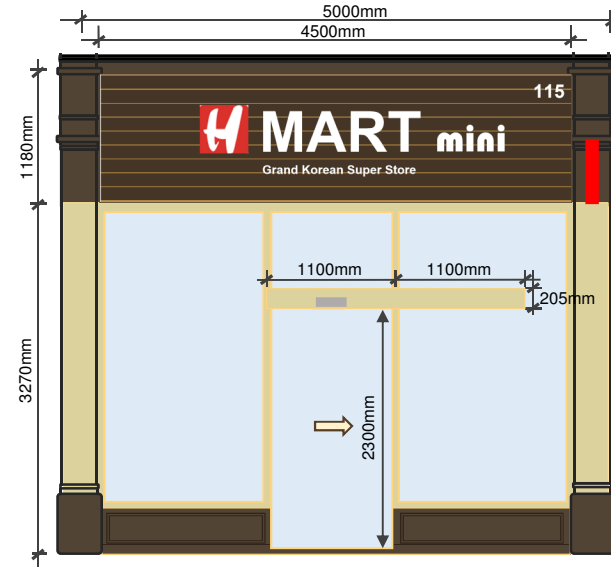

EXISTING FASCIA SIGN

LED internally illuminated logo in Red colour (Pantone 1797C / Hex E10012). Material for the logo will be acrylic letter with aluminium side and the depth from the wall is 70mm.

LED internally illuminated letters in White colour with height of 440mm. Material for the logo will be acrylic letter with aluminium side and the depth from the wall is 70mm.

LED internally illuminated letters in White colour, with Bauhause93 font. Material for the logo will be acrylic letter with aluminium side and the depth from the wall is 50mm.

NOTE: Illuminance level shall be max. 600 candela per square metre of area illuminated. As this can be flexible, we will follow the guidance from the Council.

Non-illuminated letters in White colour with Arial font. The total width of the sub-letters will be the same as the width of the word "MART". The letters will be made of acrylic material and the depth from the wall is 30mm.

Scale 1:50 @ A3

PROPOSED FASCIA SIGN

Lettering Details: