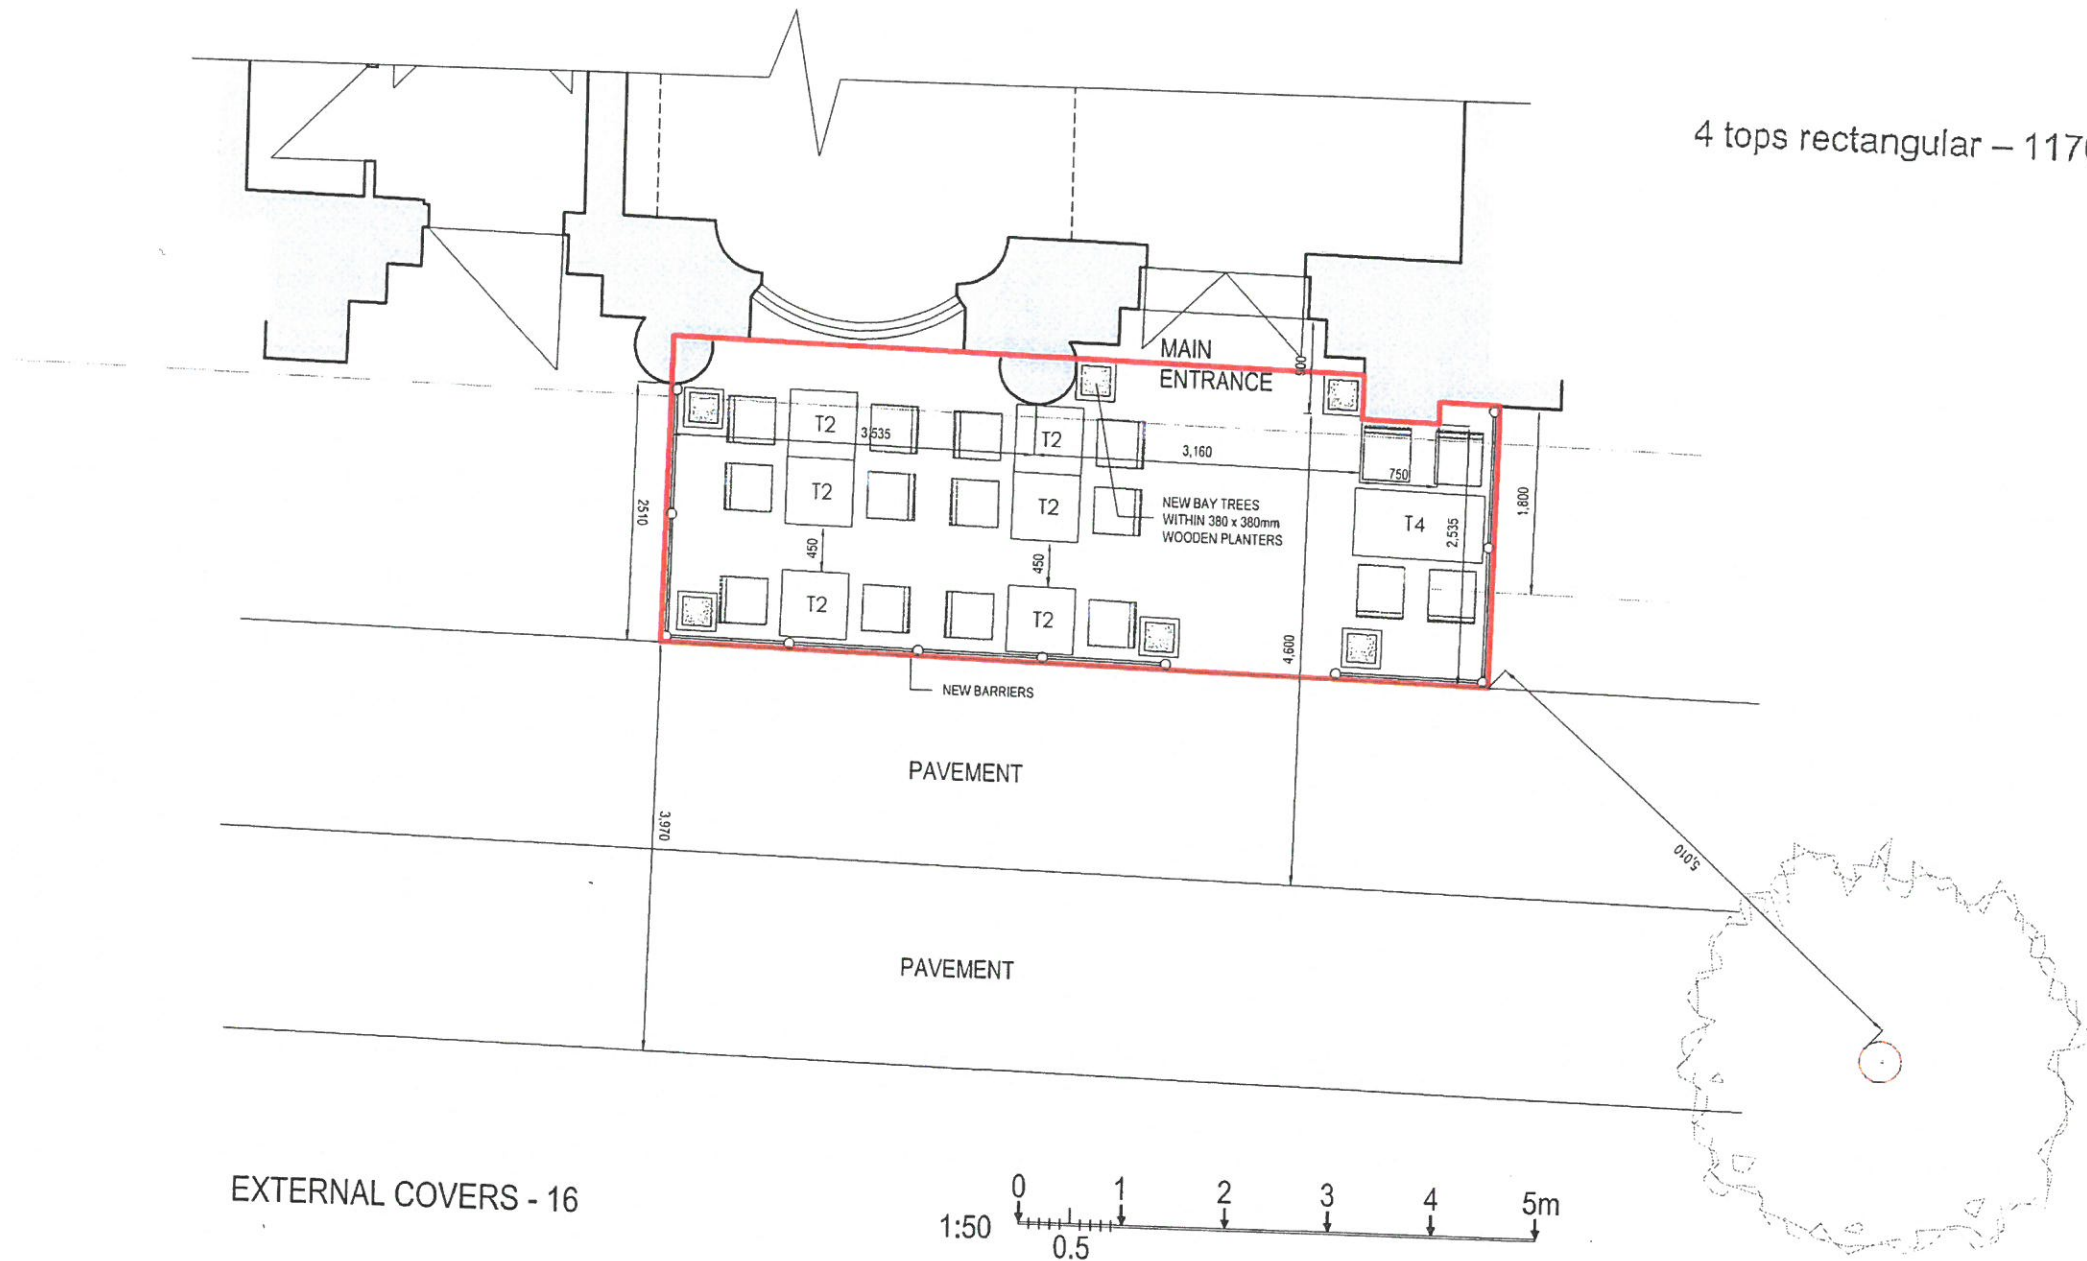

DIMENSIONS OF TABLES & CHAIRS

The chairs dimensions are 420 wide by 850 high

Table sizes we will use are:-

2 tops – 570 x 570

4 tops rectangular – 1170 x 770

EXTERNAL COVERS - 16