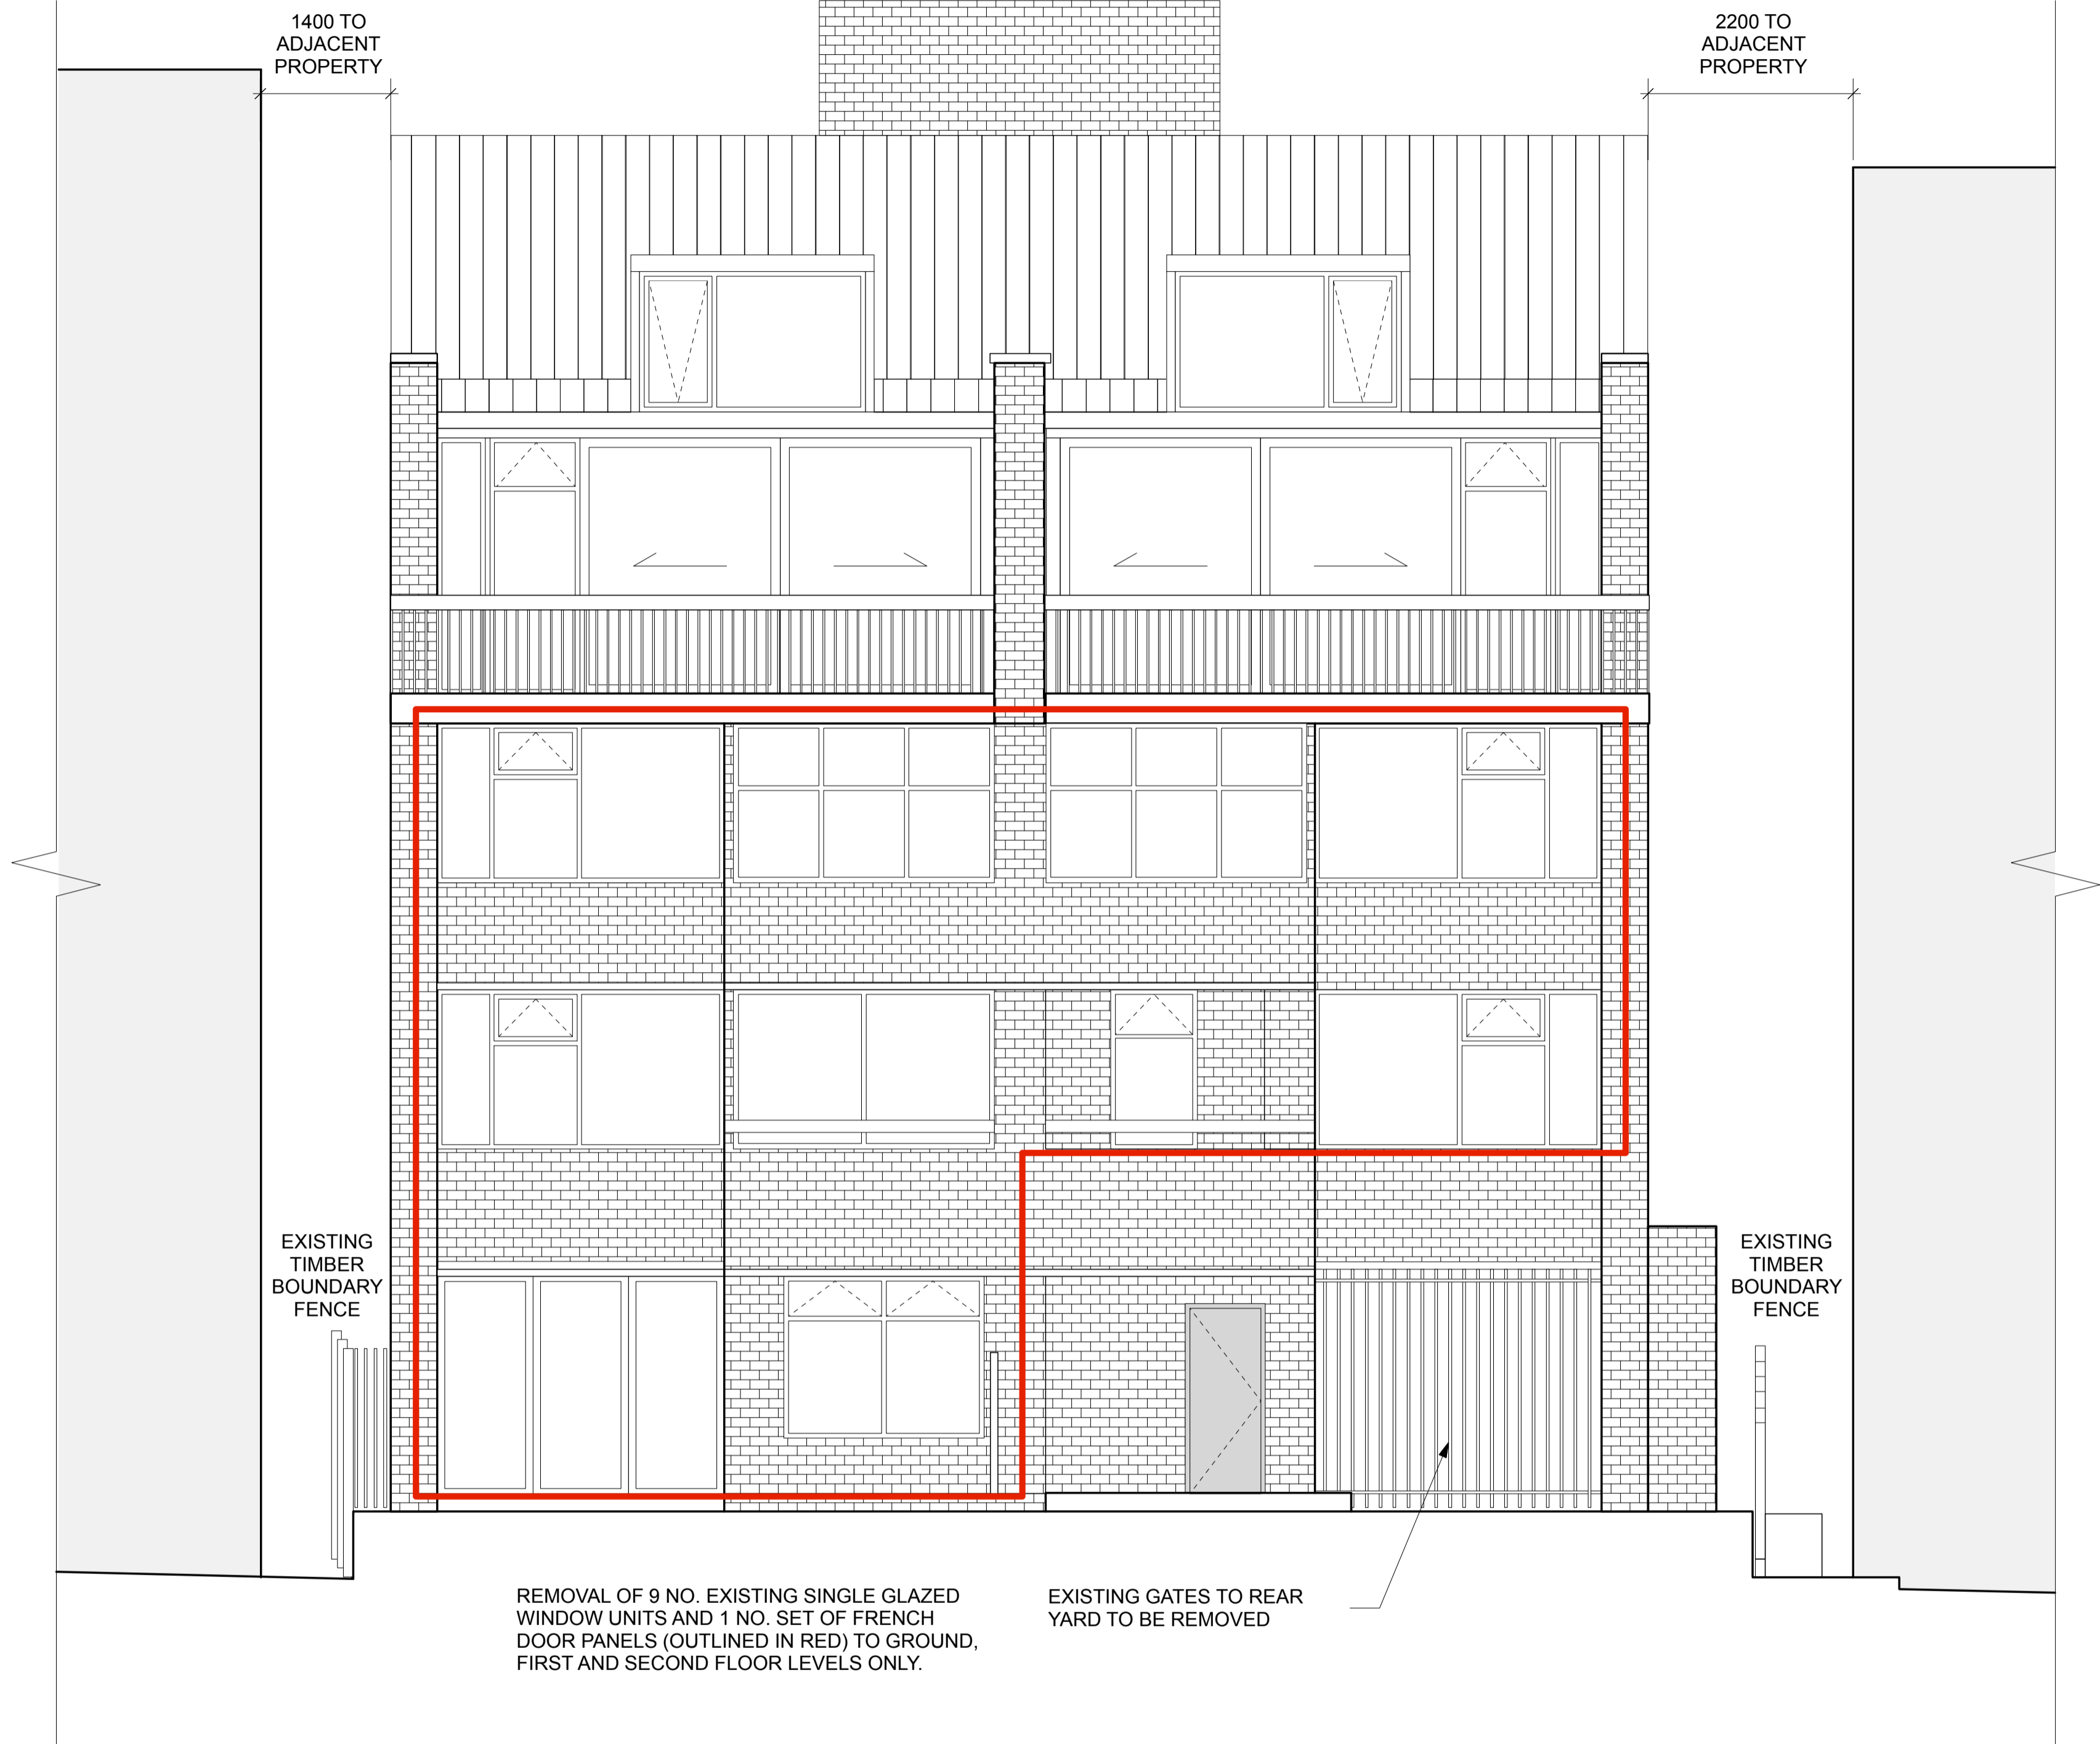

EXISTING ELEVATION 1:50 @ A1

SOUTH WEST ELEVATION

DRAWING TITLE  
**117 Haverstock Hill**  
**London NW3**

Brandcraft/Placecraft  
 07967 481690  
 info@brandcrafting.co.uk

DRAWING TITLE  
**EXISTING SOUTH WEST REAR ELEVATION WINDOW REPLACEMENT**

SCALE 1:50 @ A1	DSN BY EM
DATE 28/11/2017	DSN NO HH/07.1
JOB HHI	REV
STAGE PLANNING	