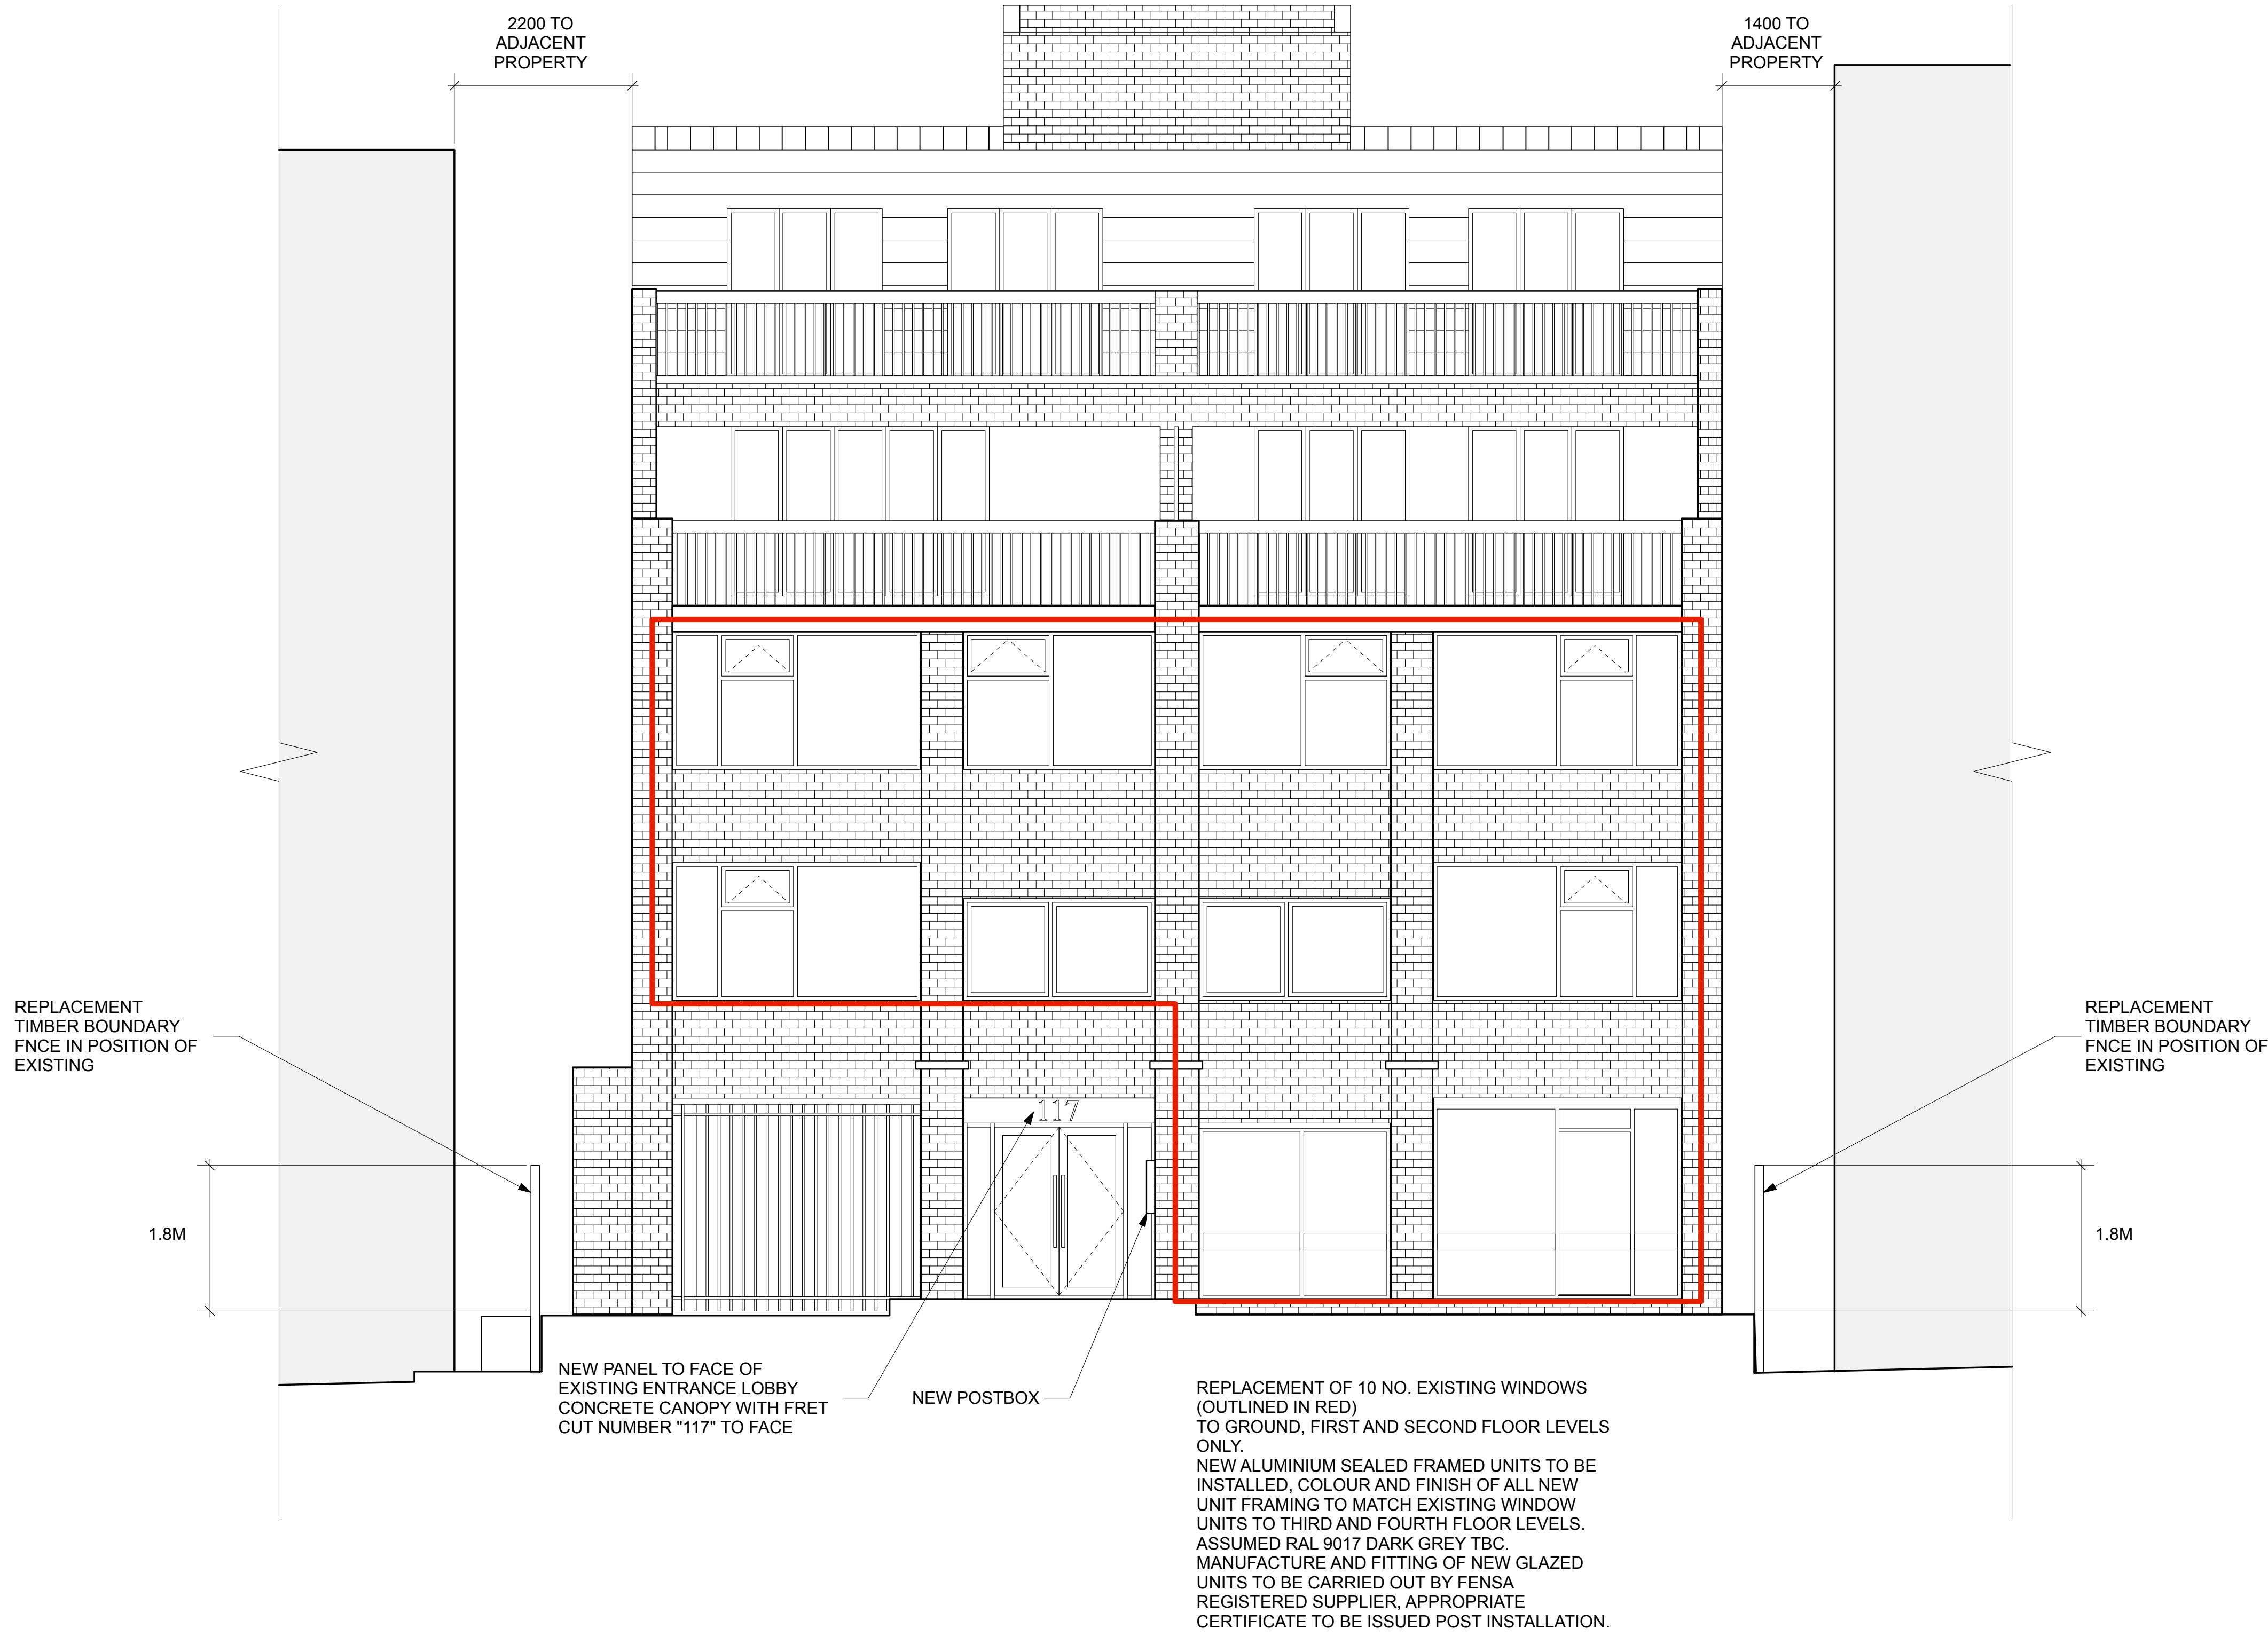

PROPOSED ELEVATION 1:50 @ A1

NORTH EAST ELEVATION

DRAWING TITLE  
**117 Haverstock Hill  
 London NW3**

Brandcraft/Placecraft  
 07967 481690  
 info@brandcrafting.co.uk

DRAWING TITLE  
**PROPOSED  
 NORTH EAST ELEVATION  
 WINDOW REPLACEMENT**

SCALE 1:50 @ A1	DSN BY EM
DATE 28/11/2017	DSN NO HH/06.2
JOB HHI	REV
STAGE PLANNING	