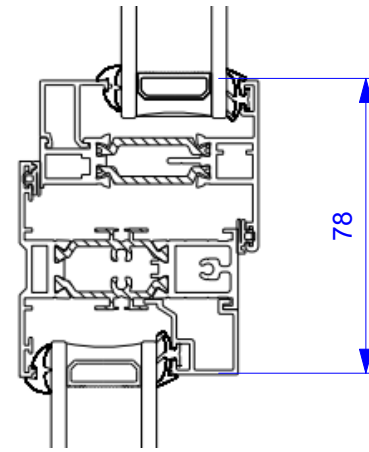

A Detail A
1:2 @ A1

B Detail B
1:2 @ A1

C Detail C
1:2 @ A1

D Detail D
1:2 @ A1

1 Window Elevation

DRAWING TITLE
117 Haverstock Hill
London
NW3

Brandcraft/Placecraft
07967 481690
info@brandcrafting.co.uk

DRAWING TITLE	
Window Section Details	
SCALE 1:2 @ A1	DSN BY EM
DATE 28/11/2017	DSN NO H W F B
JOB H R 1	REV
STAGE PLANNING	