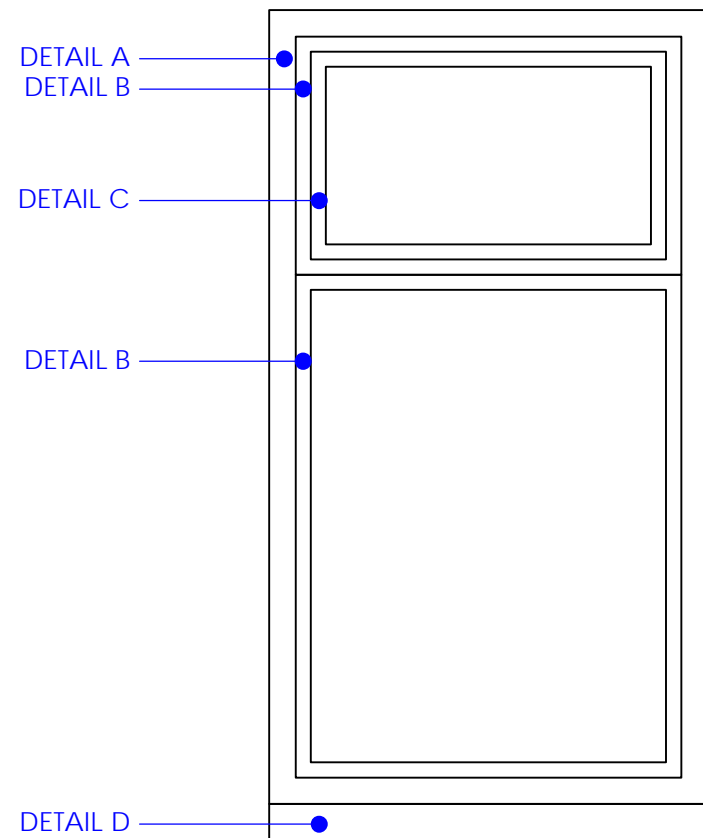

A Detail A
1:2 @ A1

B Detail B
1:2 @ A1

C Detail C
1:2 @ A1

D Detail D
1:2 @ A1

1 Window Elevation

DRAWING TITLE
117 Haverstock Hill
London
NW3

Brandcraft/Placecraft
07967 481690
info@brandcrafting.co.uk

DRAWING TITLE	
Window Section Details	
SCALE 1:2 @ A1	DSN BY EM
DATE 28/11/2017	DSN NO H W F B
JOB H R 1	REV
STAGE PLANNING	