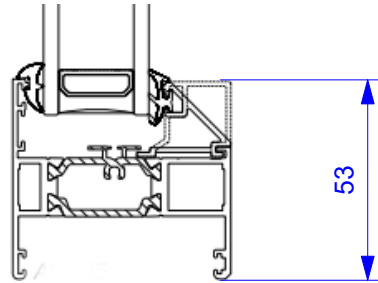

A Detail A
1:2 @ A1

B Detail B
1:2 @ A1

C Detail C
1:2 @ A1

D Detail D
1:2 @ A1

1 Window Elevation

DRAWING TITLE
117 Haverstock Hill
London
NW3

Brandcraft/Placecraft
07967 481690
info@brandcrafting.co.uk

DRAWING TITLE	
Window Section Details	
SCALE 1:2 @ A1	DSN BY EM
DATE 28/11/2017	DSN NO H W F B
JOB H R 1	REV
STAGE PLANNING	