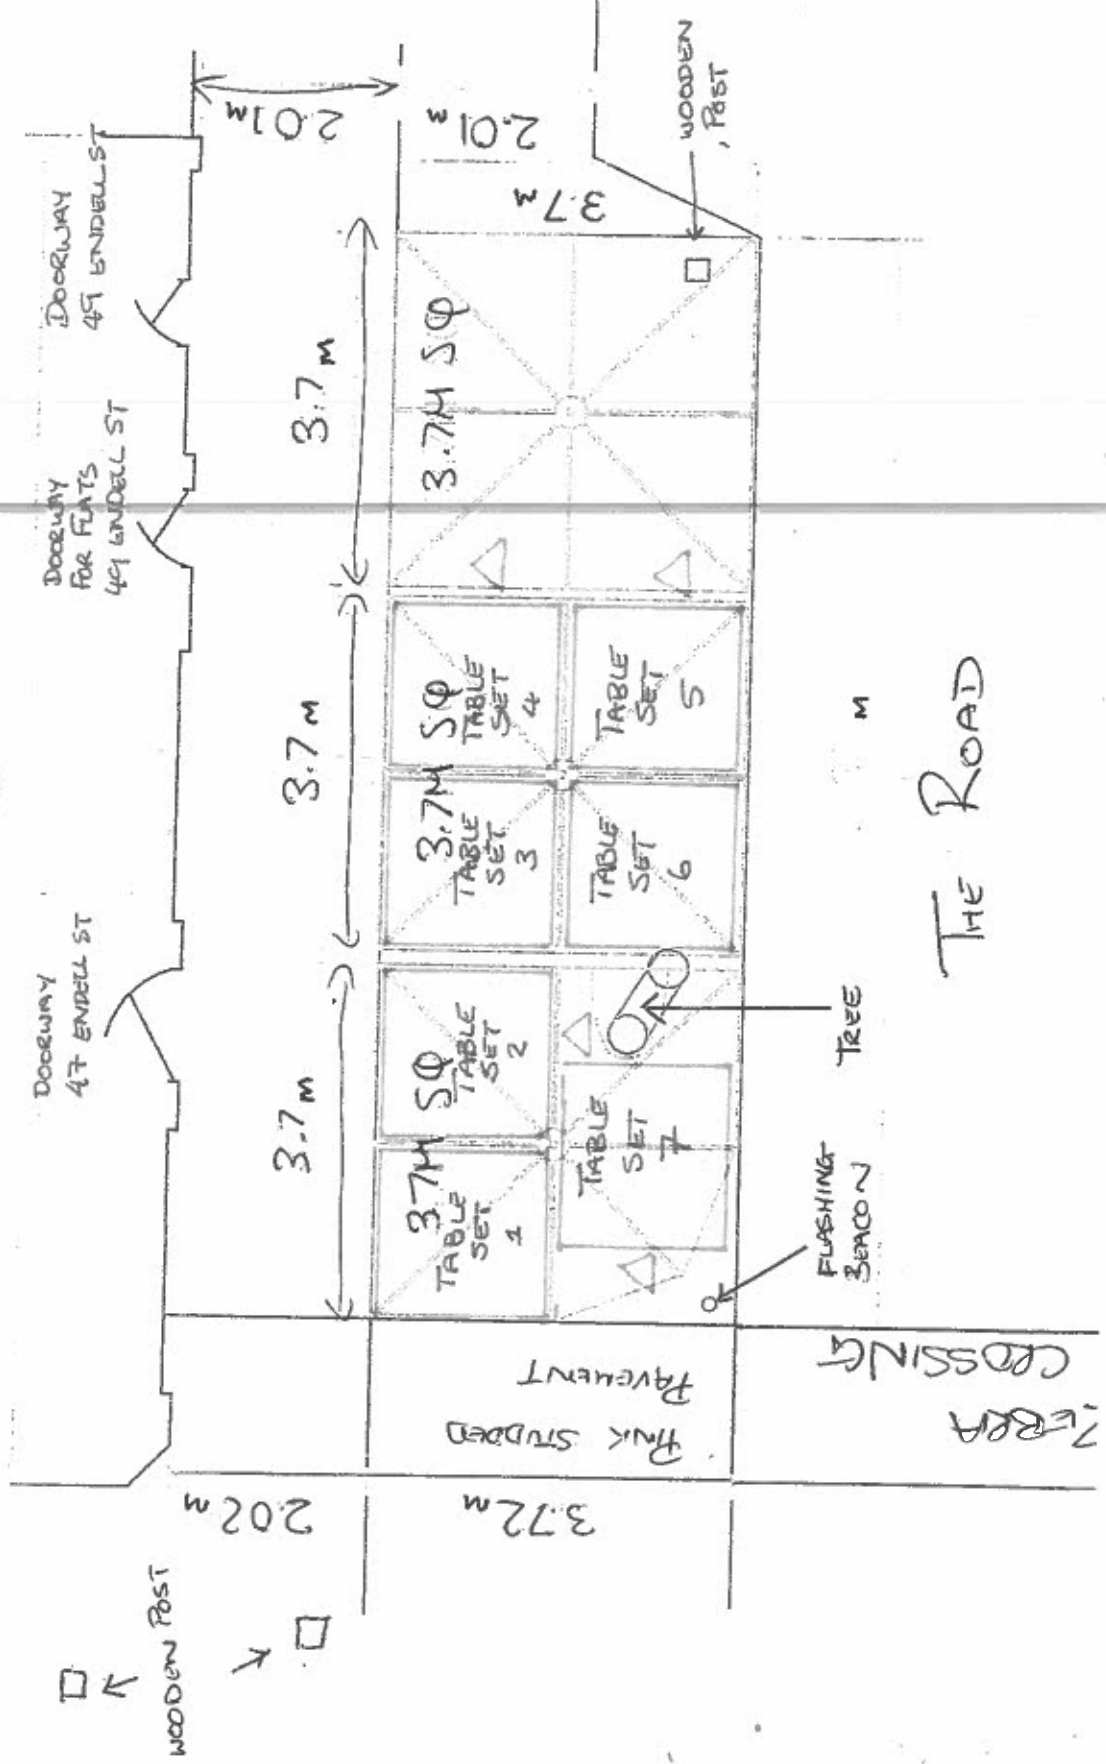

FLOOR PLAN FOR OUTSIDE SEATING  
 @ THE ROCK & SOLE PLACE  
 45 - 47 ENDELL ST, WCH 9AJ

- BENCH 55cm width
- TABLE 150cm length  
65cm width

UMBRELLA 3.7m dia  
 3 X UMBRELLA

△ - Patio  
 Height 2.3m

□ TABLE SET  
 CONSISTS OF  
 1 PICNIC TABLE &  
 2 BENCHES  
 PLEASE NOTE THAT  
 ALL TABLE SETS  
 ARE CONTAINED  
 WITHIN THE  
 DESIGNATED  
 STUDDED AREA

THE ROAD

ZEBRA CROSSING

WOODEN POST

FLUSHING BEACON

TREE

Paved Area

3.72m

20.2m