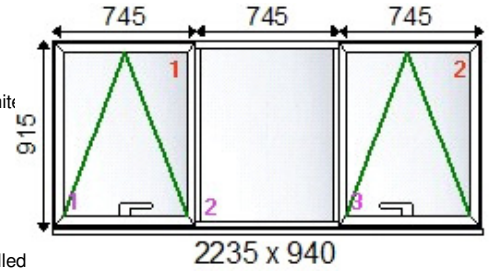

Main Hinge : Standard Hinges 13mm Stack

Main Lock : Heritage 47 Lock

Reinforcement :

Outer : H:33 L:33 R:33 C:33

Sash : W20025 46mm Open Out Vent White

Location A : Window 2

Location B :

Finish : White