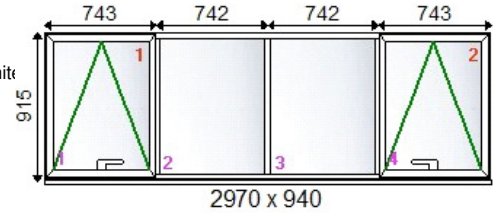

Standard Hinges 13mm Stack
 Heritage 47 Lock

Reinforcement :

Outer : H:33 L:33 R:33 C:33

Sash : W20025 46mm Open Out Vent White

Location A : Window 1

Location B :

Finish : White

Window No : 2
Material List : Smarts Aluminium System
Style No : 37
Quantity : 1
Group : 47 Heritage Ext Glazed White
Cill : 150mm Ali Cill - White Secret
Drainage : W20168 Square Bead
Bead : Weatherseal Gasket
Gasket : Sparta 8mm Handle White
Handles :