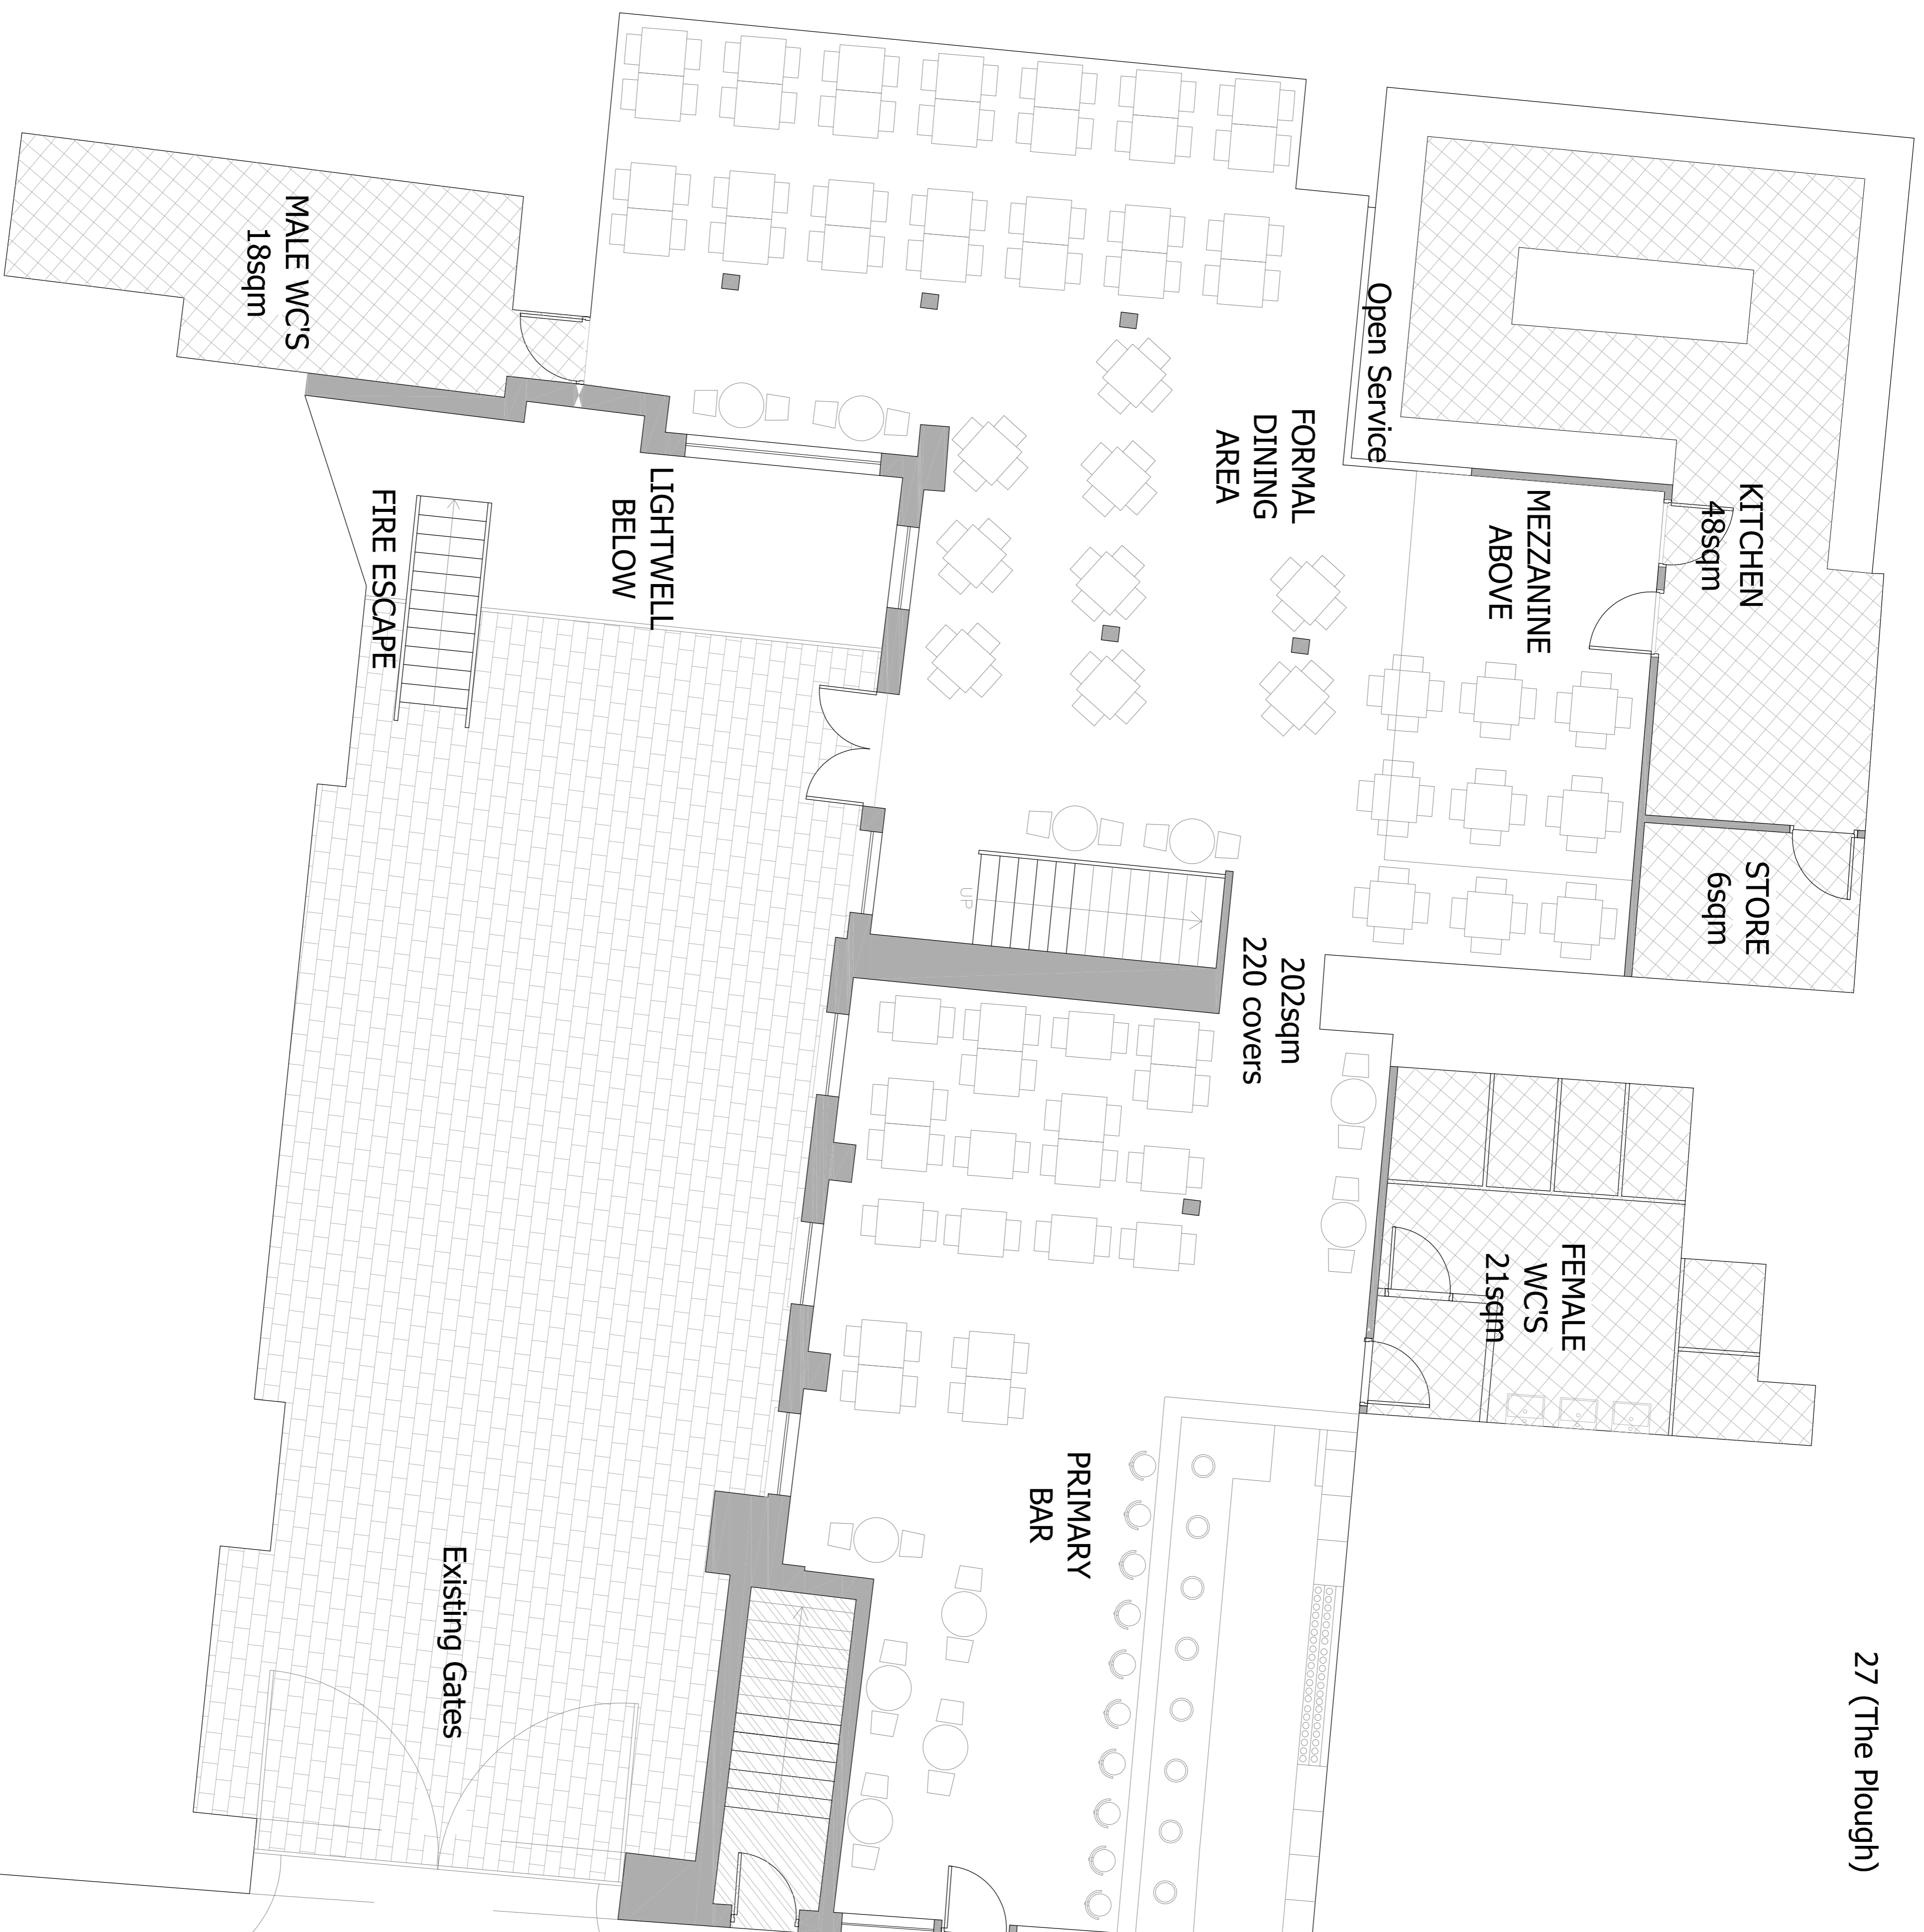

27 (The Plough)

202sqm
220 covers

PRIMARY
BAR

Existing Gates

Little Russell Street

35

30 (Pizza Express)