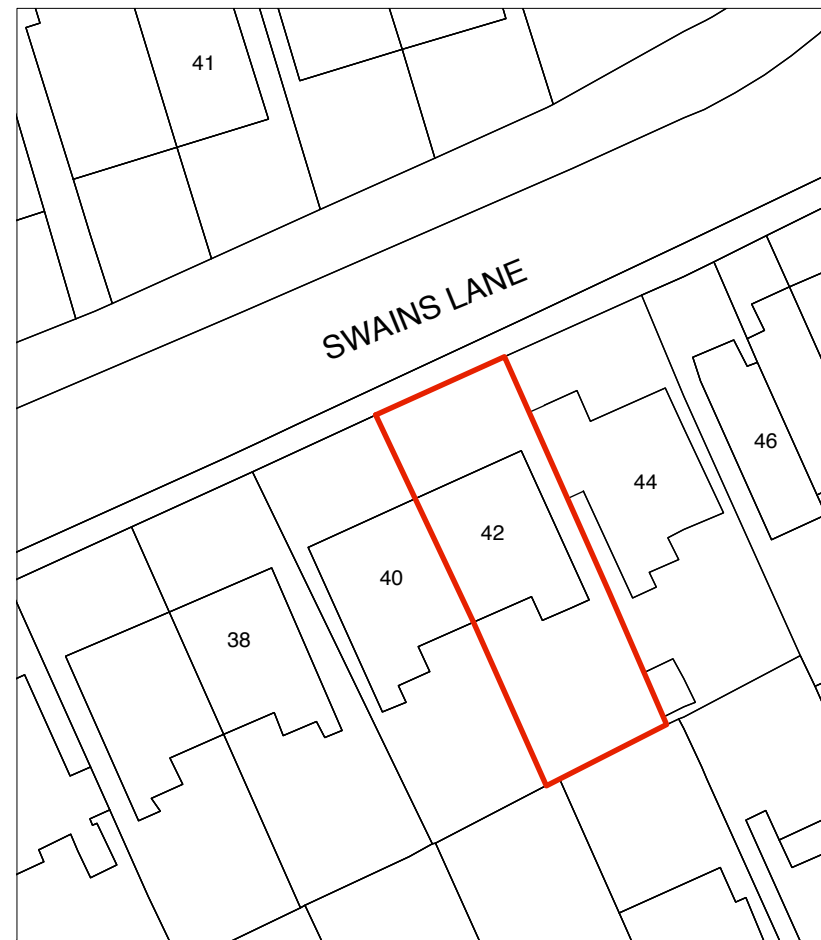

LOCATION PLAN (1:1250)

BLOCK PLAN (1:500)

# 4orm

1-5 Offord Street London N1 1DH

studio@4orm.co.uk  
www.4orm.co.uk

Project  
42 Swain's Lane  
London, N6 6QR

Drawing Title  
Location and Block Plan

Drawing Status  
PLANNING

Date	Scale @ A3	Drawn
Jan 2018	1:1250/500	AL

Drawing Number

4094-X.01