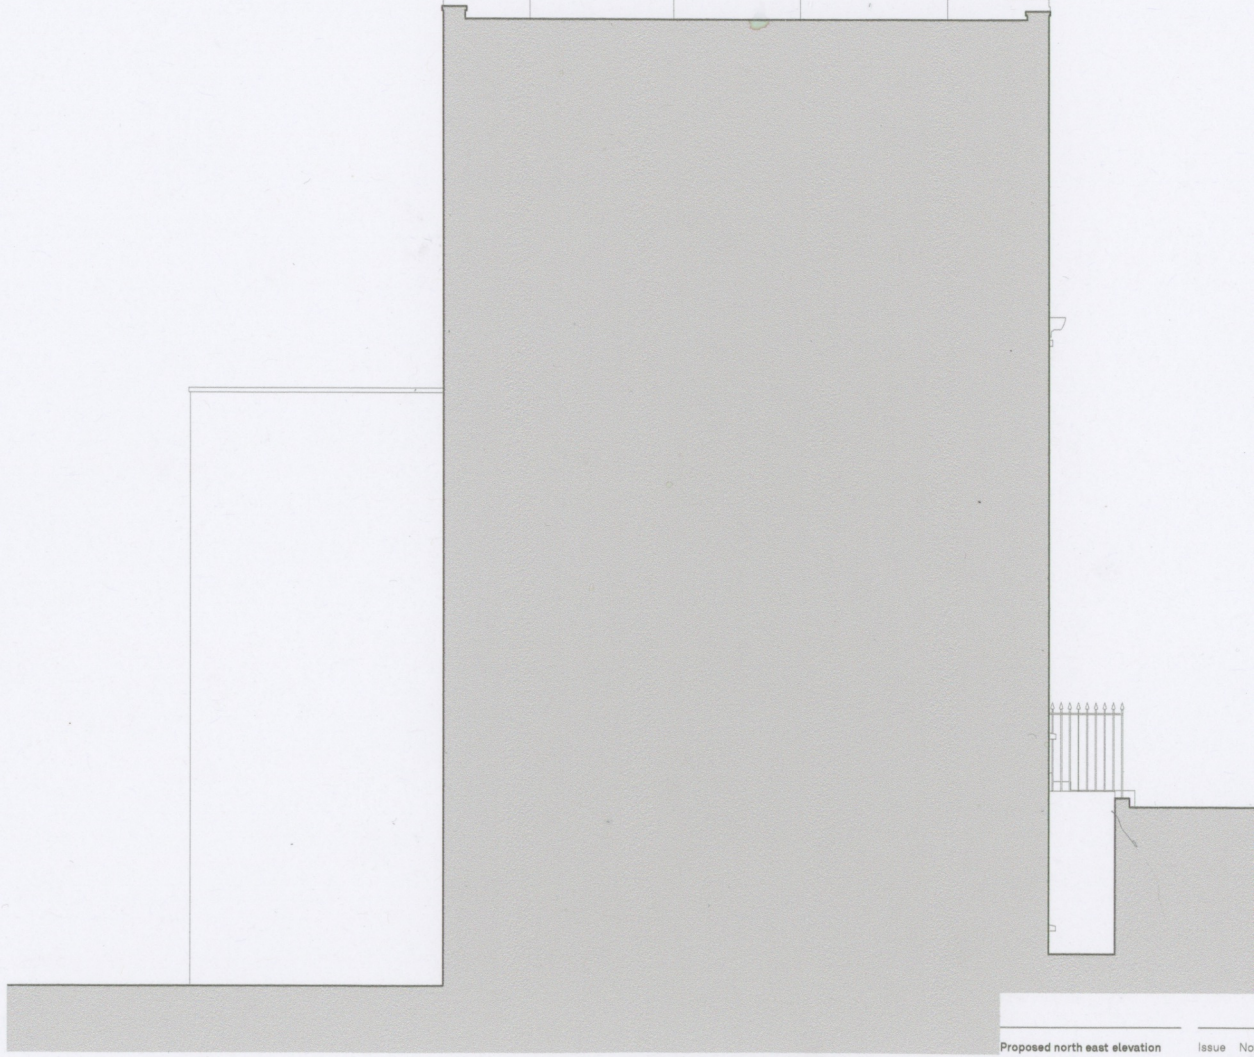

PROPOSED NORTH EAST ELEVATION

Proposed north east elevation Issue No
Magid house
Drawn By RD
Scale 1:50 @ A2
Status
Paul Archer Design Ltd 103 Farrington