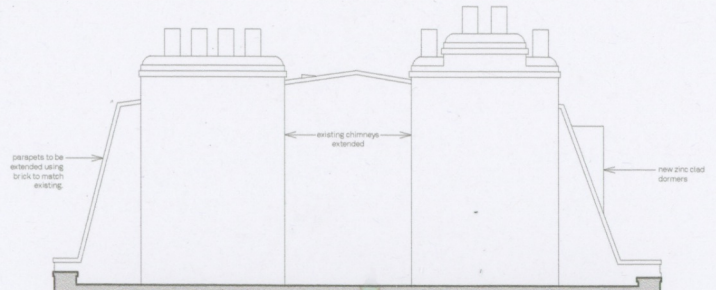

PROPOSED NORTH EAST ELEVATION

Proposed north east elevation Issue No
Magid house
Drawn By RD
Scale 1:50 @ A2
Status
Paul Archer Design Ltd 103 Farrington