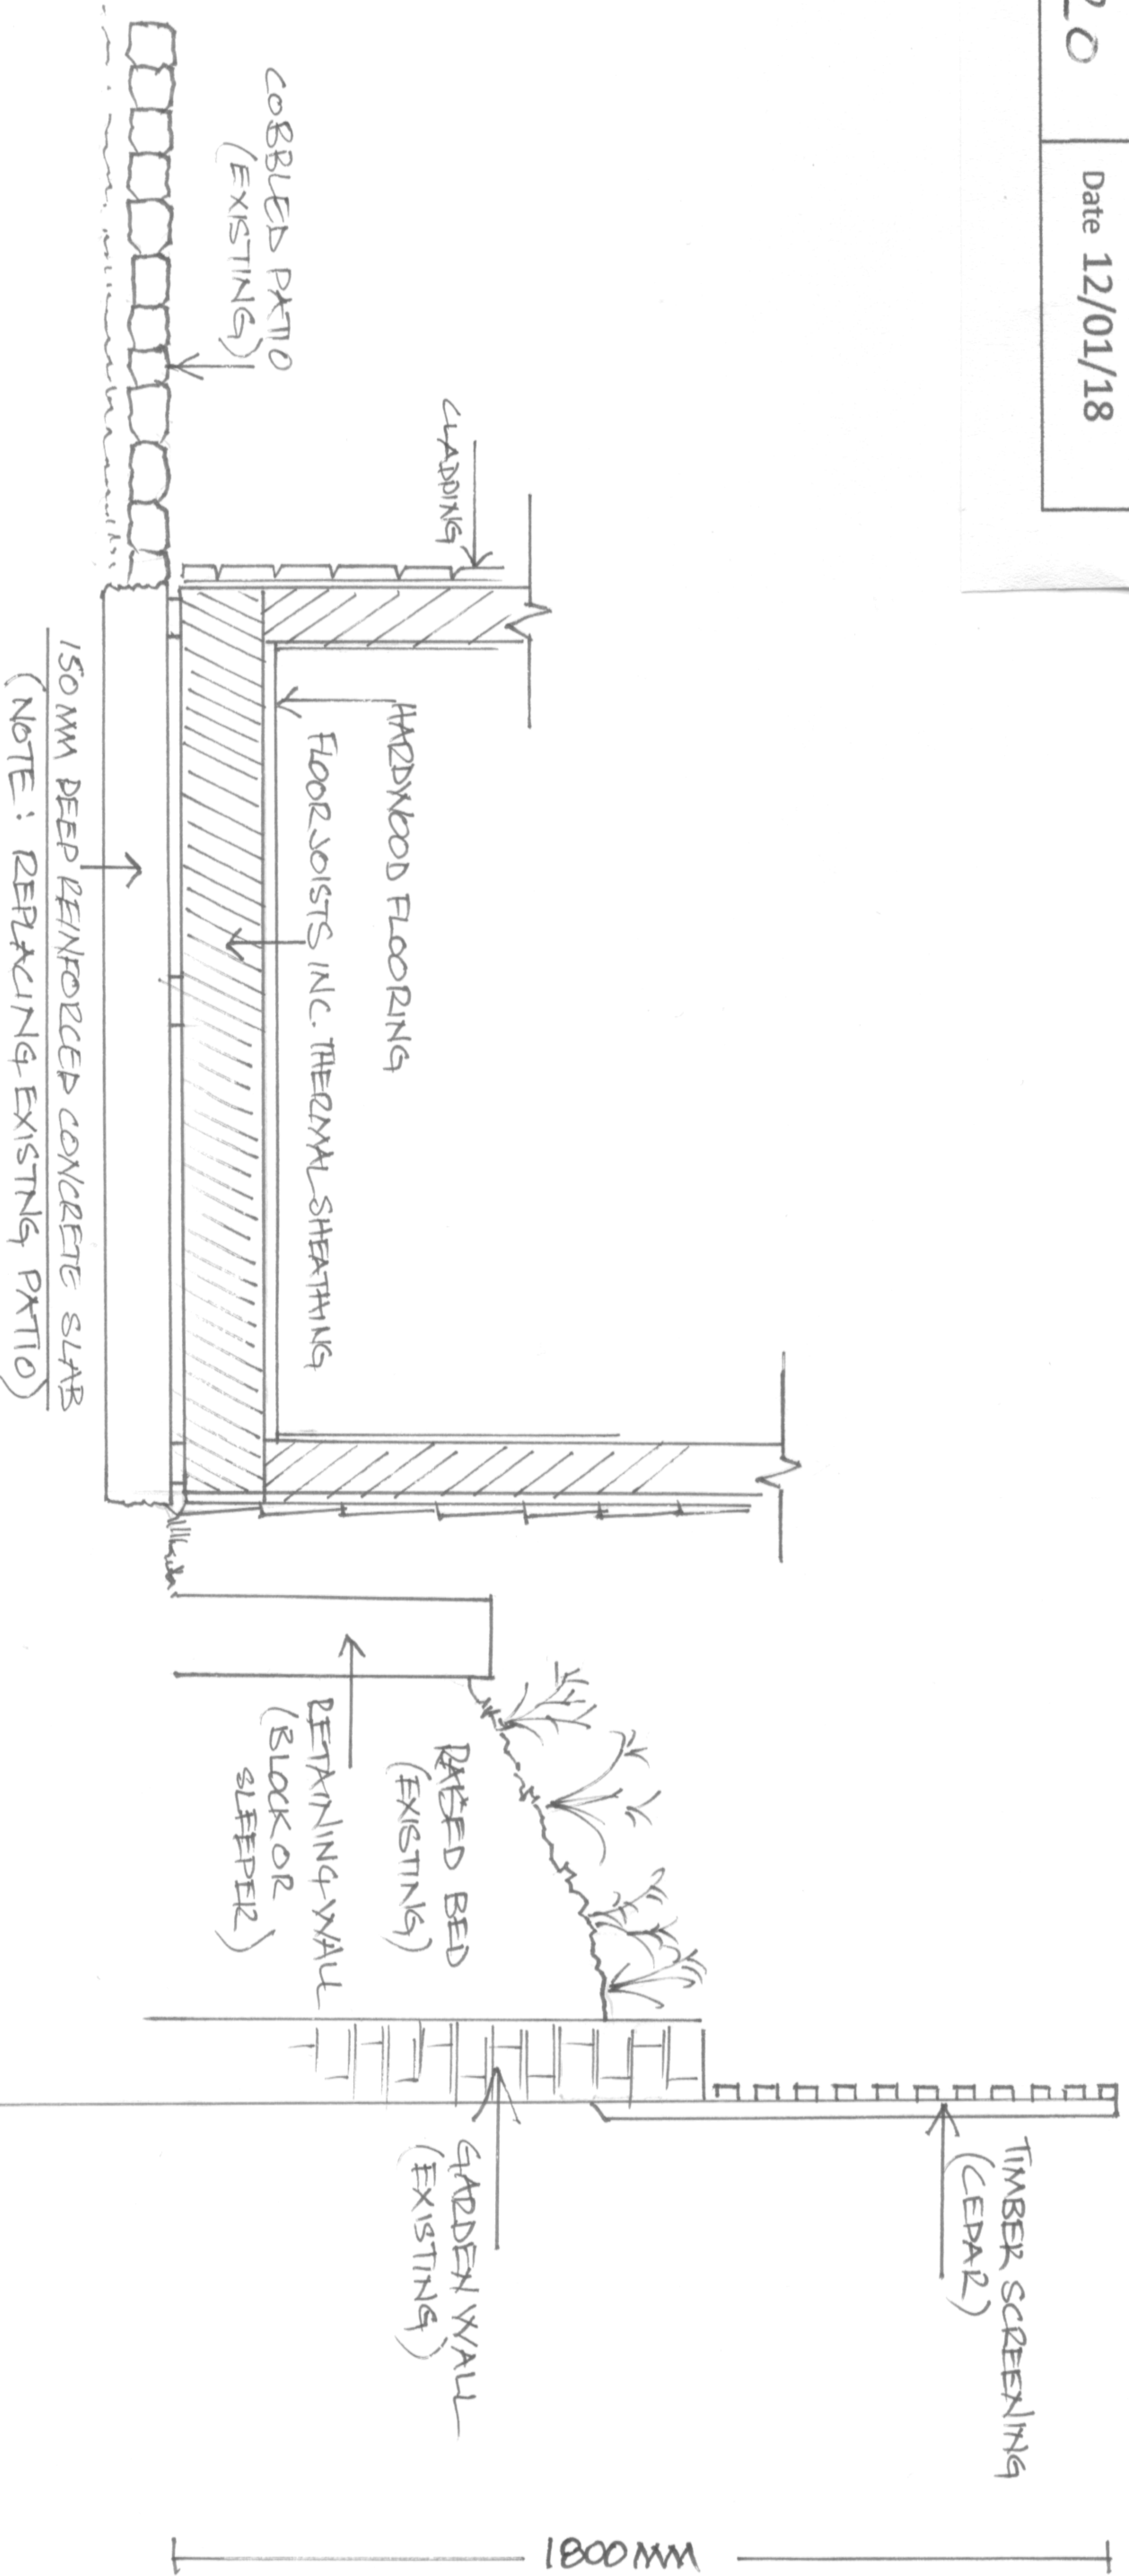

Office In My Garden Ltd

Project Summerhouse/Shed

Address 7E Eton Road London NW3 4SS

Client Kirsty Bennett

Scale 1:20 Date 12/01/18

GARDEN ROOM FLOOR SECTION (PROPOSED) SCALE 1:20