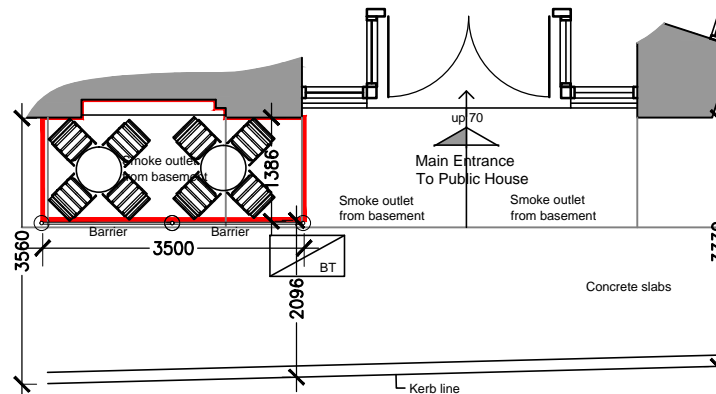

Barrier Style

← Parkway