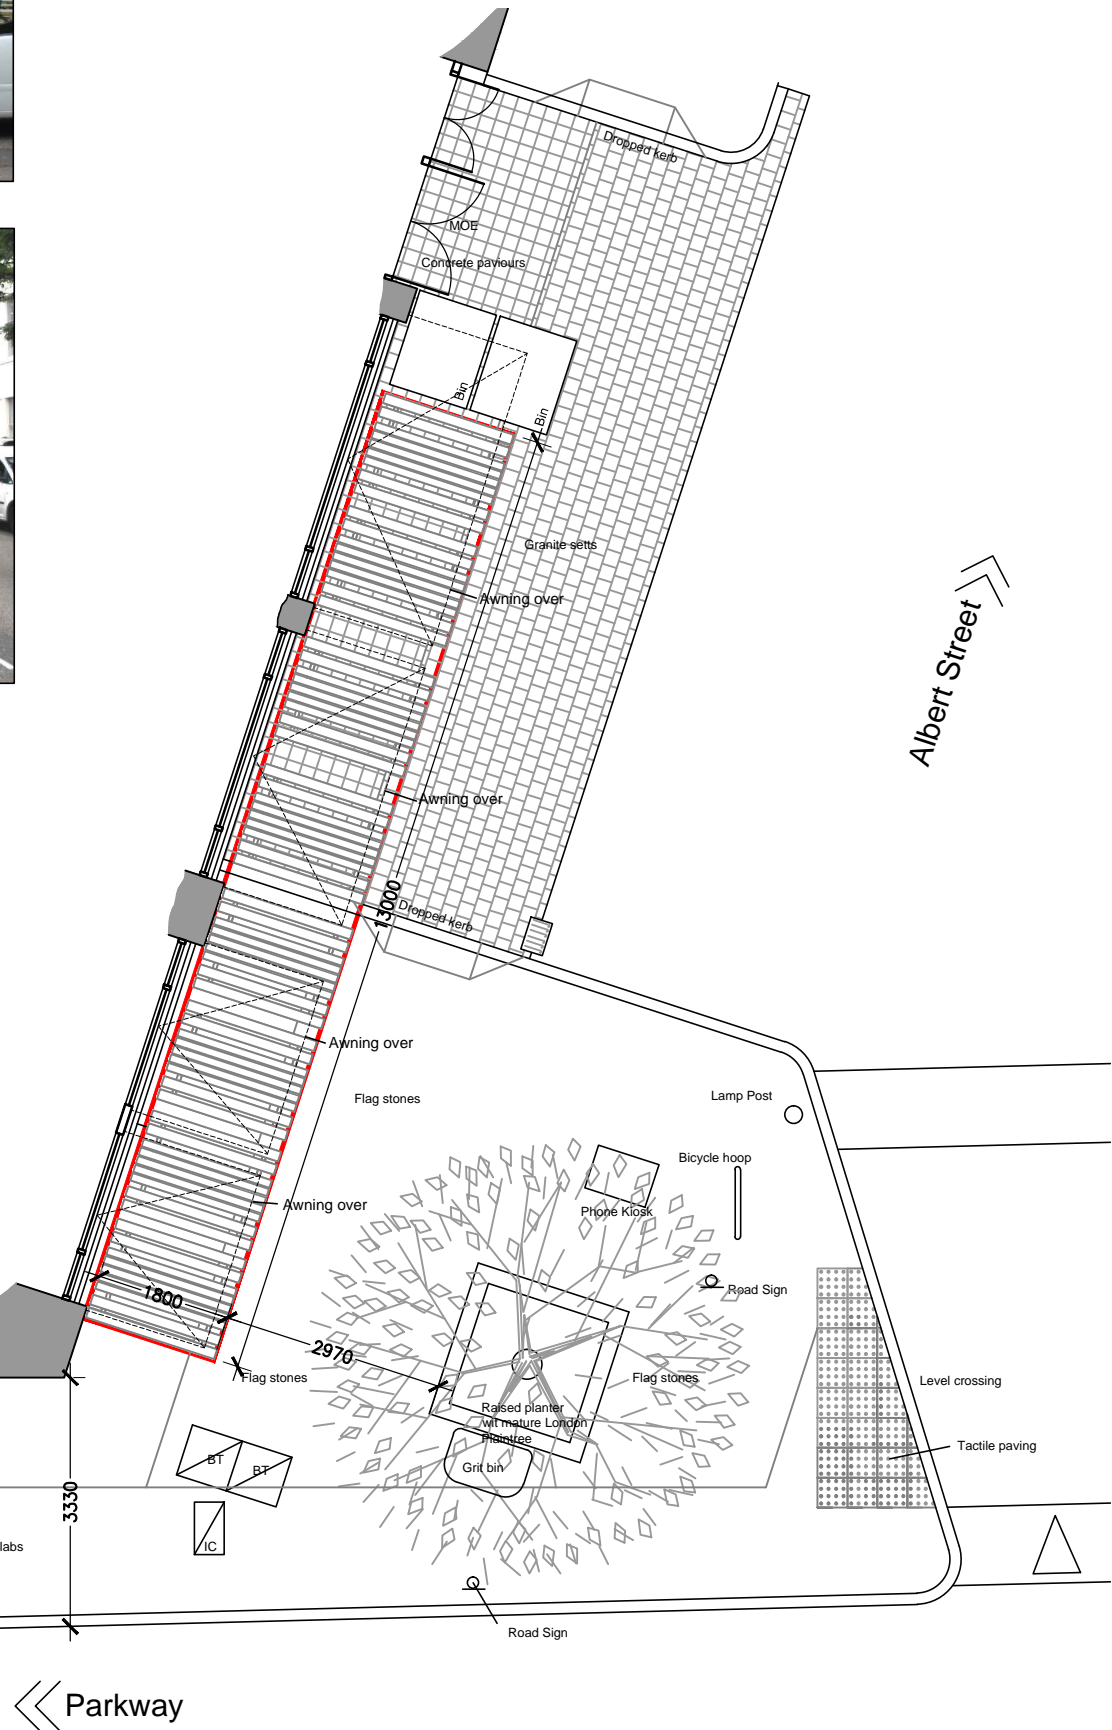

Albert Street