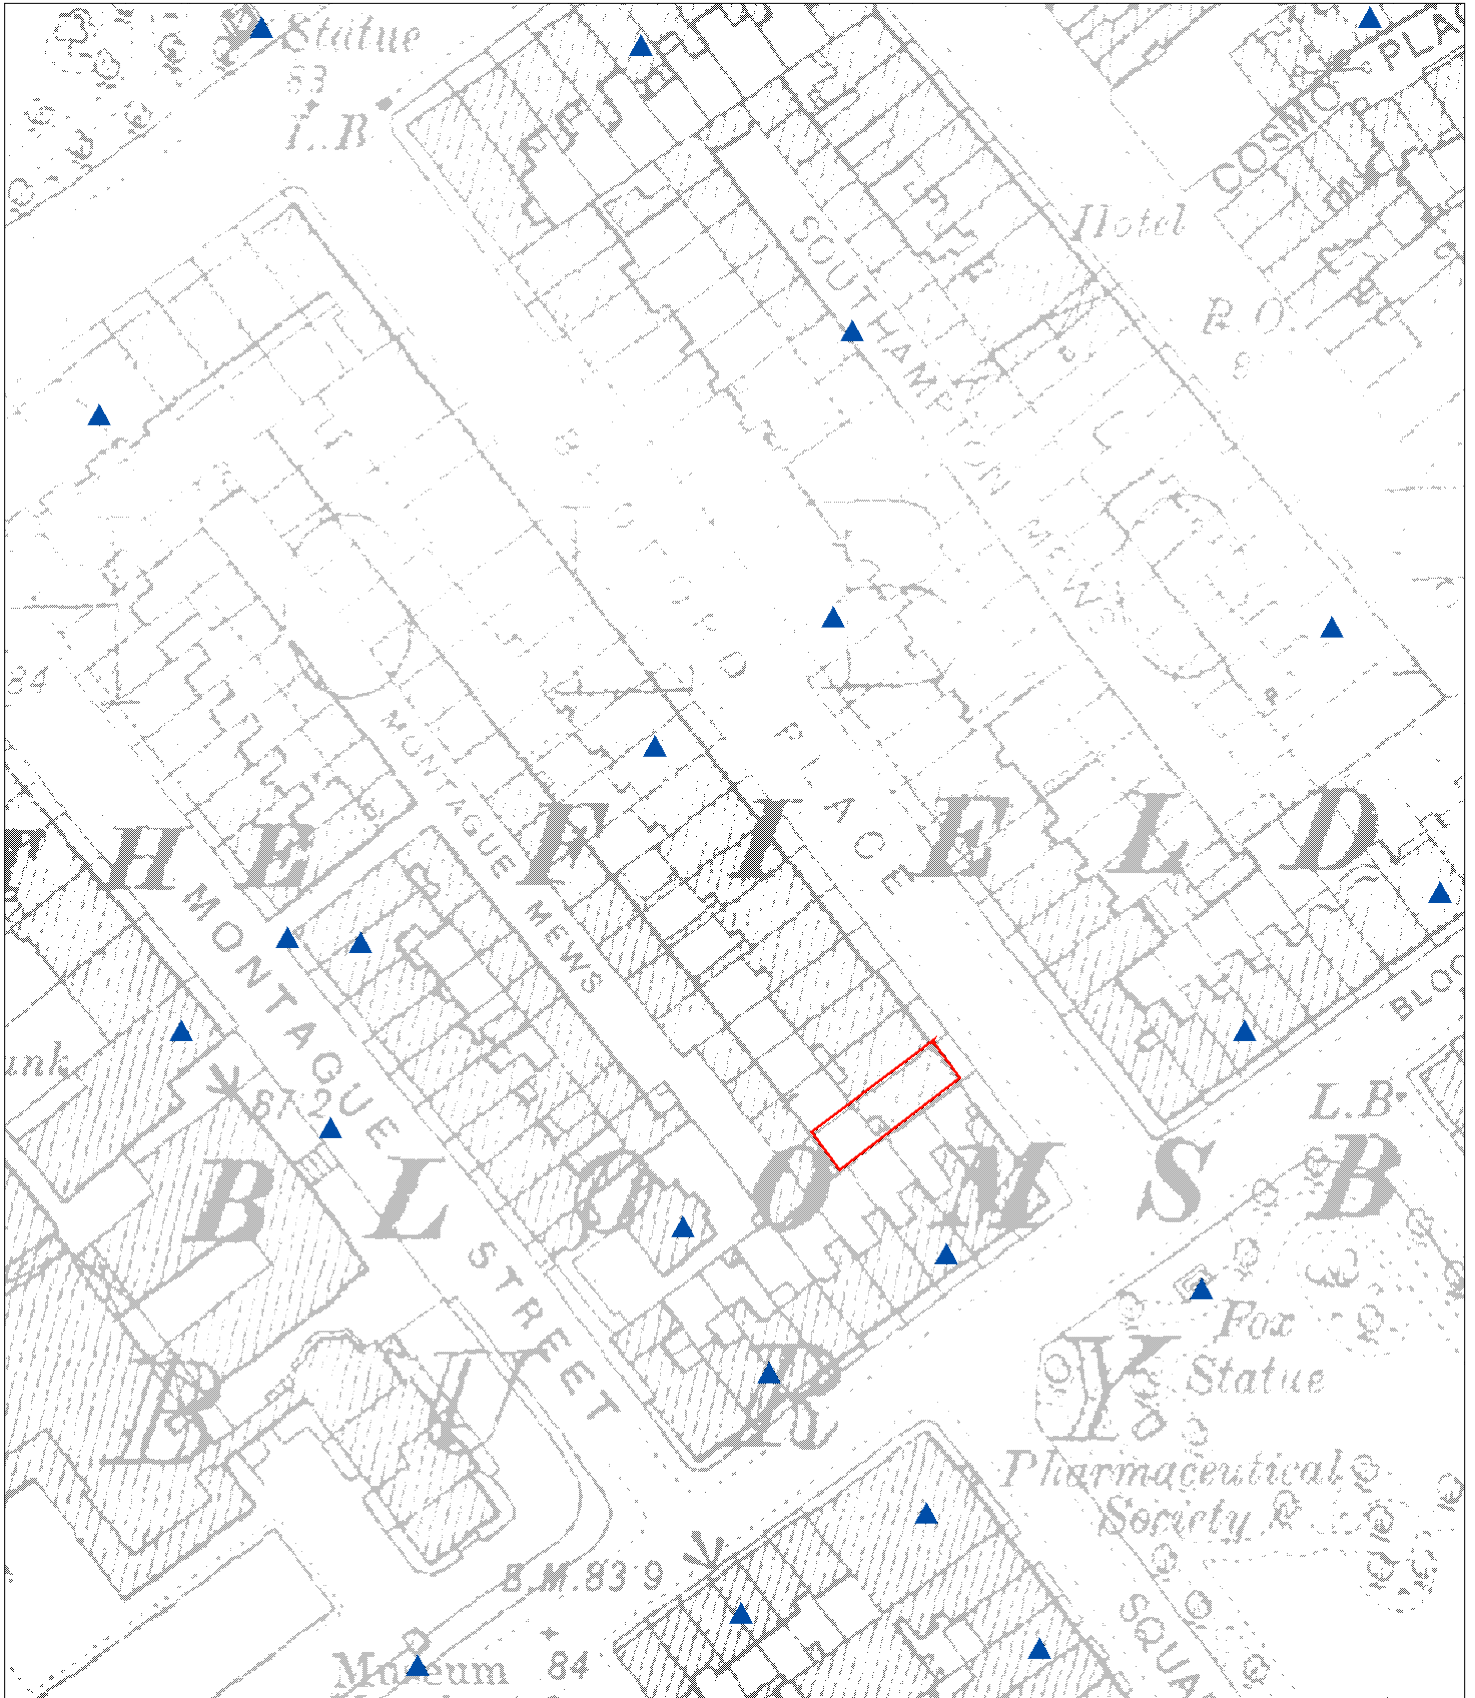

40 Bedford Place, WC1B 5JT

Map Scale 1:1,236

Map Centre 530233,181781

Date

10/01/2018

Historic map 1896 - number 40 outlined

HistoricEngland.org.uk

ENGLISH HERITAGE