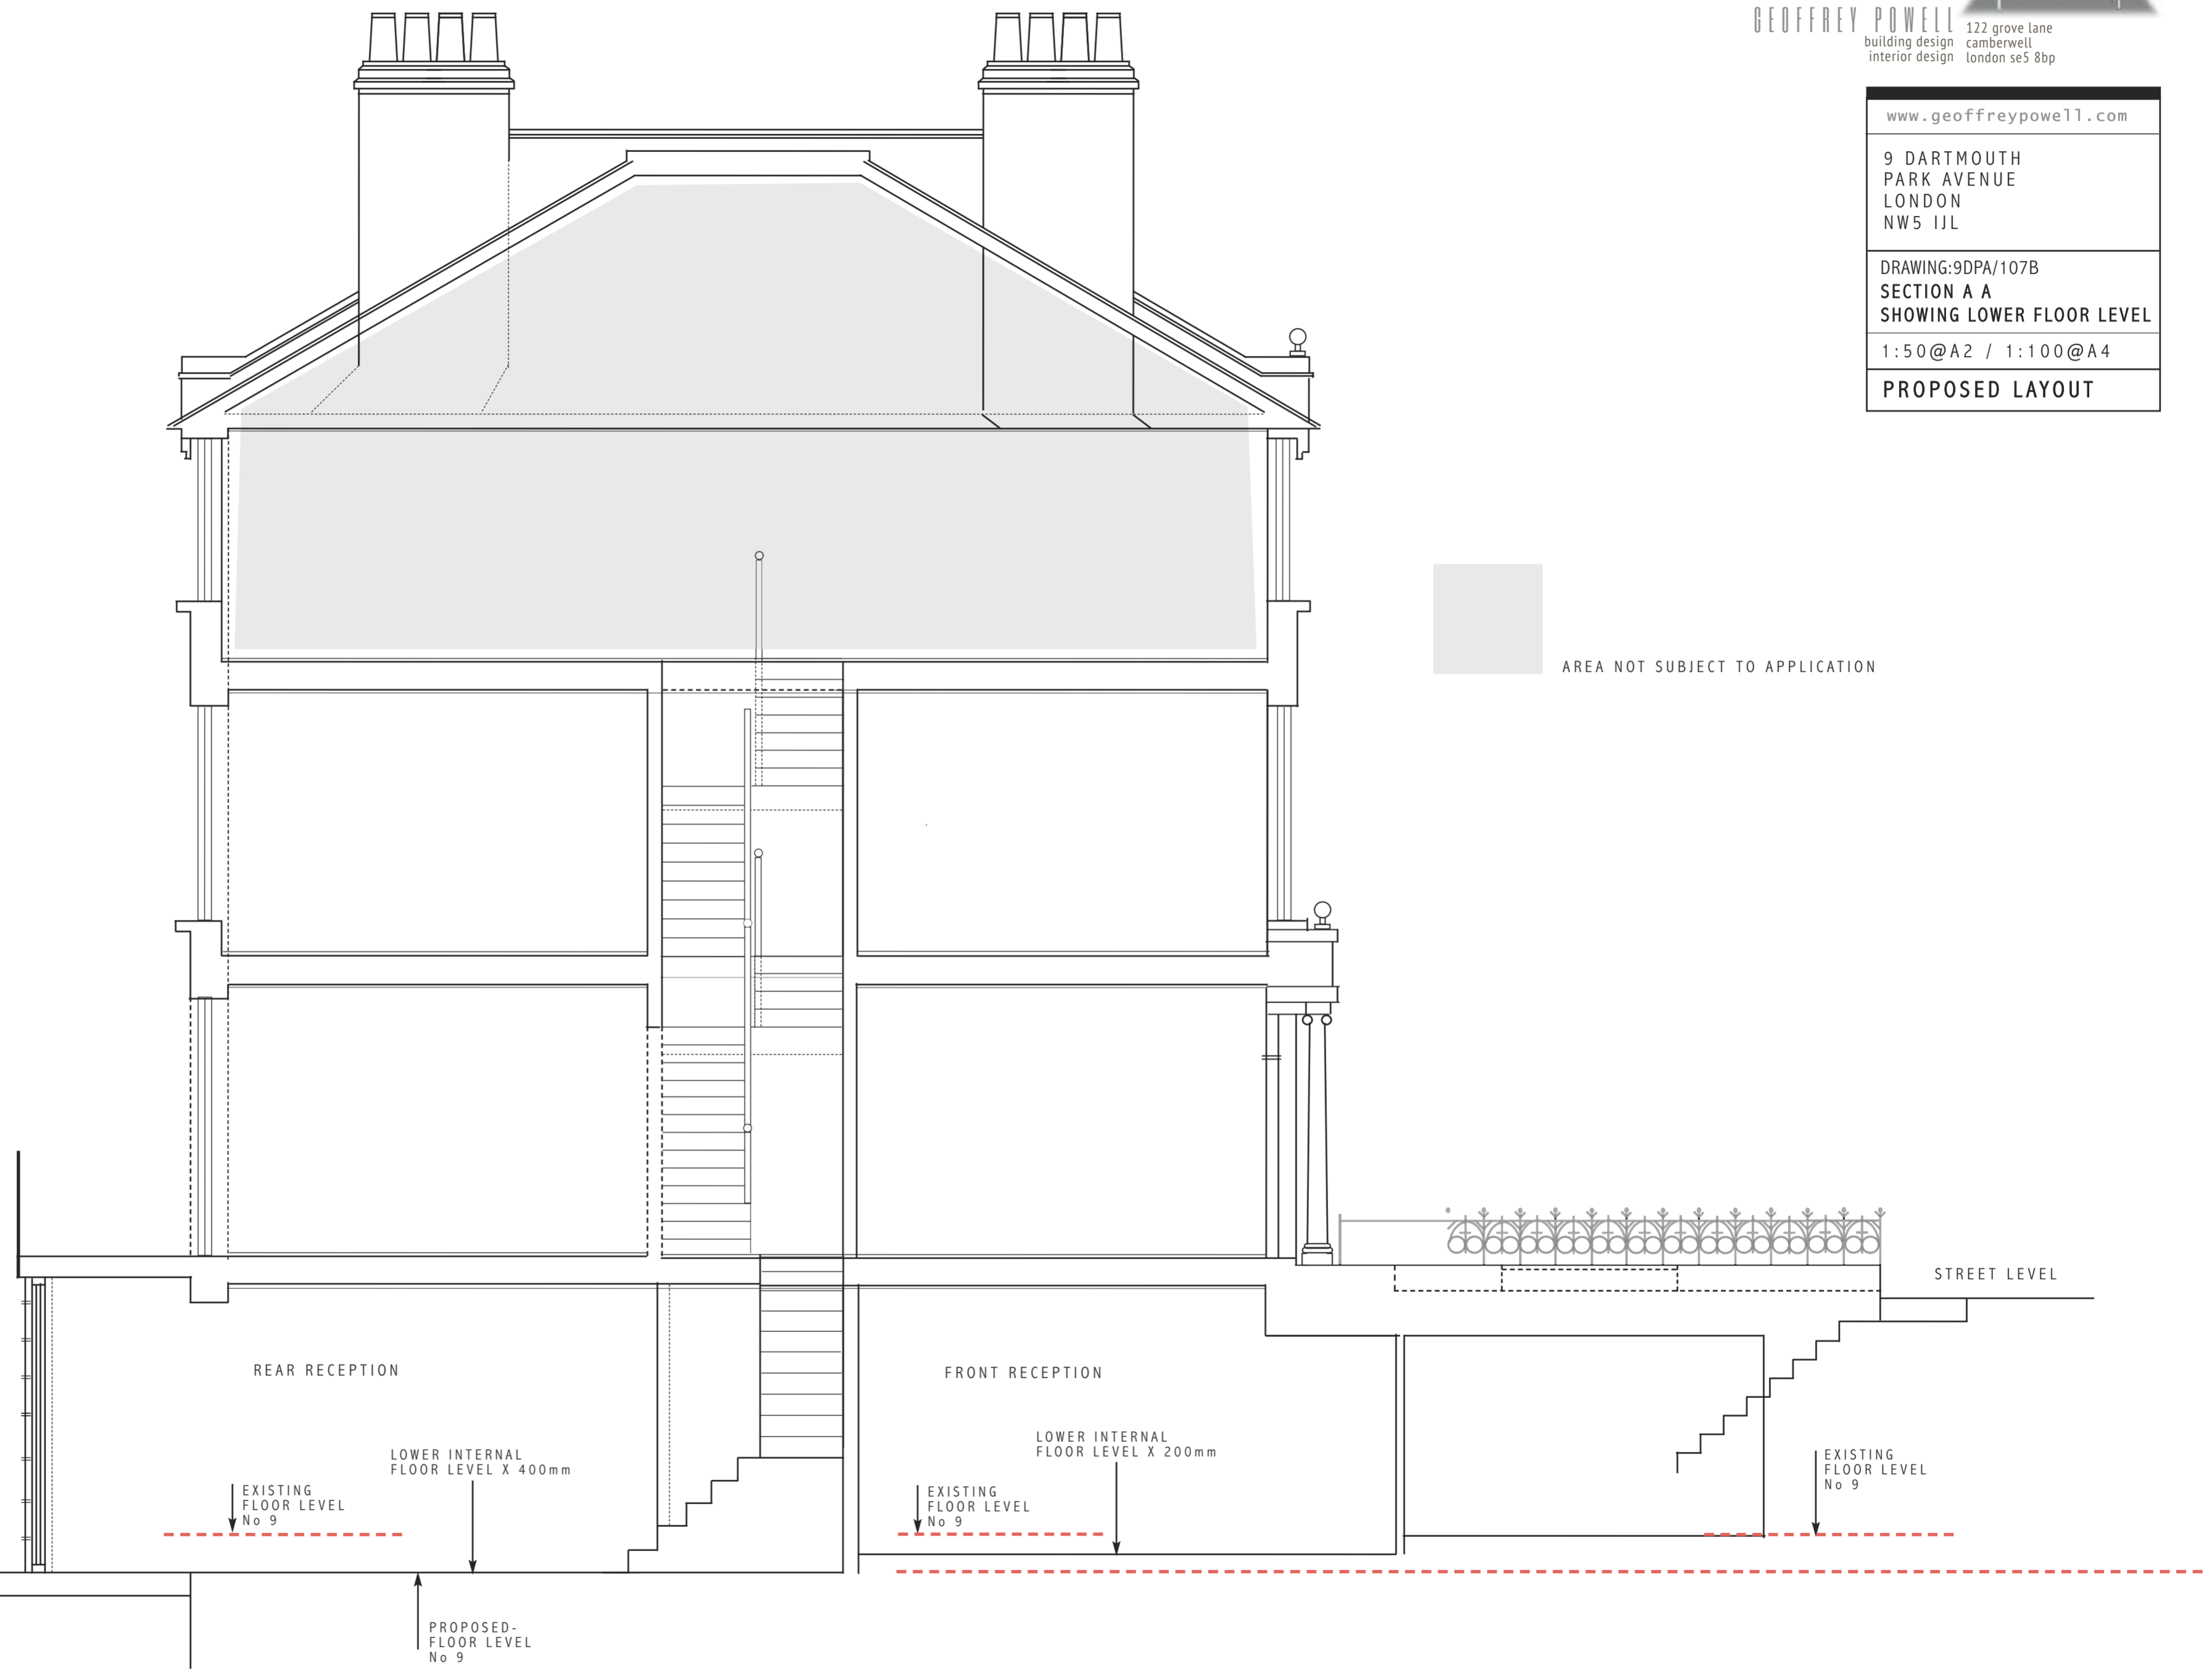

GEOFFREY POWELL
building design camberwell
interior design london se5 8bp

www.geoffreypowell.com

9 DARTMOUTH
PARK AVENUE
LONDON
NW5 1JL

DRAWING:9DPA/107B
SECTION A A
SHOWING LOWER FLOOR LEVEL

1:50@A2 / 1:100@A4

PROPOSED LAYOUT

PROPOSED-FLOOR LEVEL
No 9
100mm
EXISTING FLOOR LEVEL
No 11

SCALE 1:50