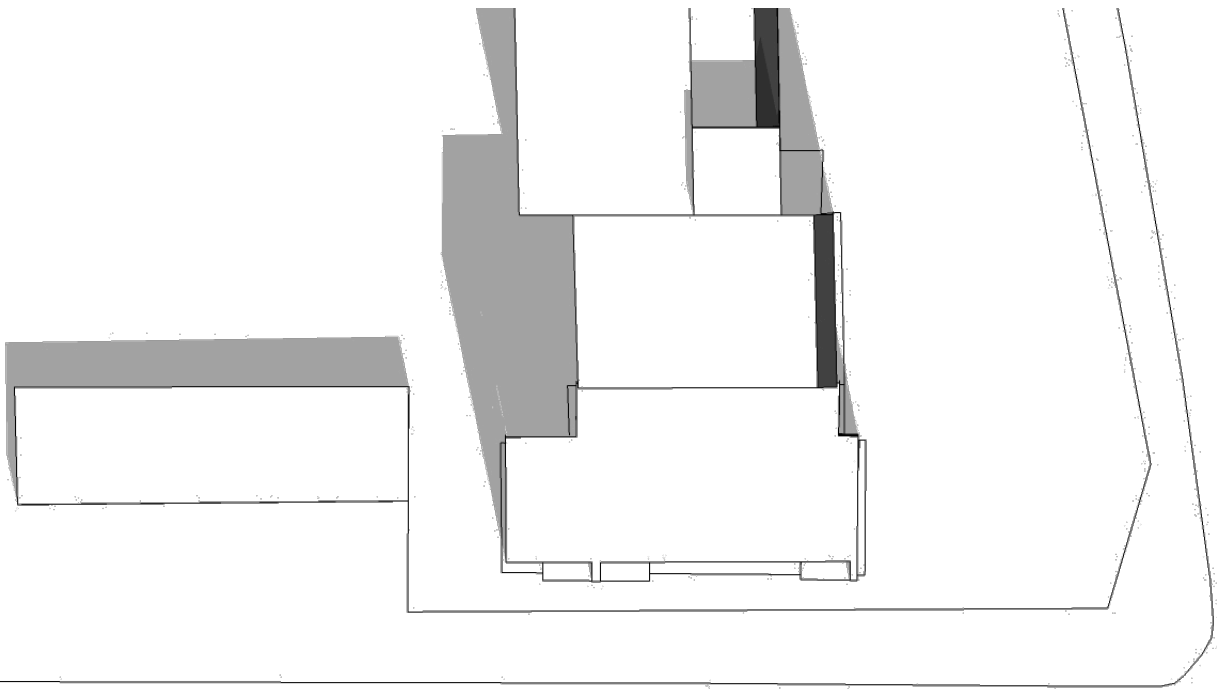

Shading Study

Roof Extension to Chandos Court, 61 Haverstock Hill, NW3

This shading study was generated from Sketchup.

The shading is shown on 3 days of the year at 3 times of day:

1st of April, July and October at 9am, 12pm and 3pm.

On each page is shown the shading with and without the proposed extension.

Cassion Castle Architects

1st April, 9am
Existing above.
Proposed below.

1st April, 12pm

Existing above.

Proposed below.

1st April, 3pm
Existing above.
Proposed below.