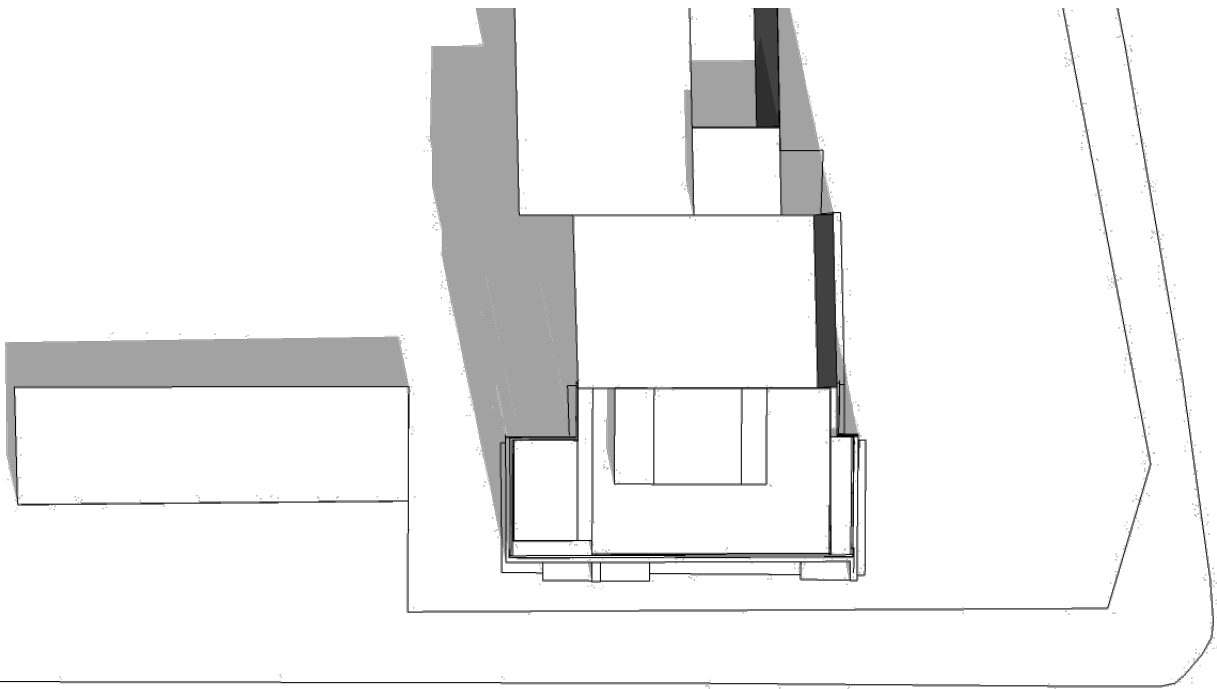

Shading Study

Roof Extension to Chandos Court, 61 Haverstock Hill, NW3

This shading study was generated from Sketchup.

The shading is shown on 3 days of the year at 3 times of day:

1st of April, July and October at 9am, 12pm and 3pm.

On each page is shown the shading with and without the proposed extension.

Cassion Castle Architects

1st April, 9am
Existing above.
Proposed below.

1st April, 12pm

Existing above.

Proposed below.

1st April, 3pm
Existing above.
Proposed below.