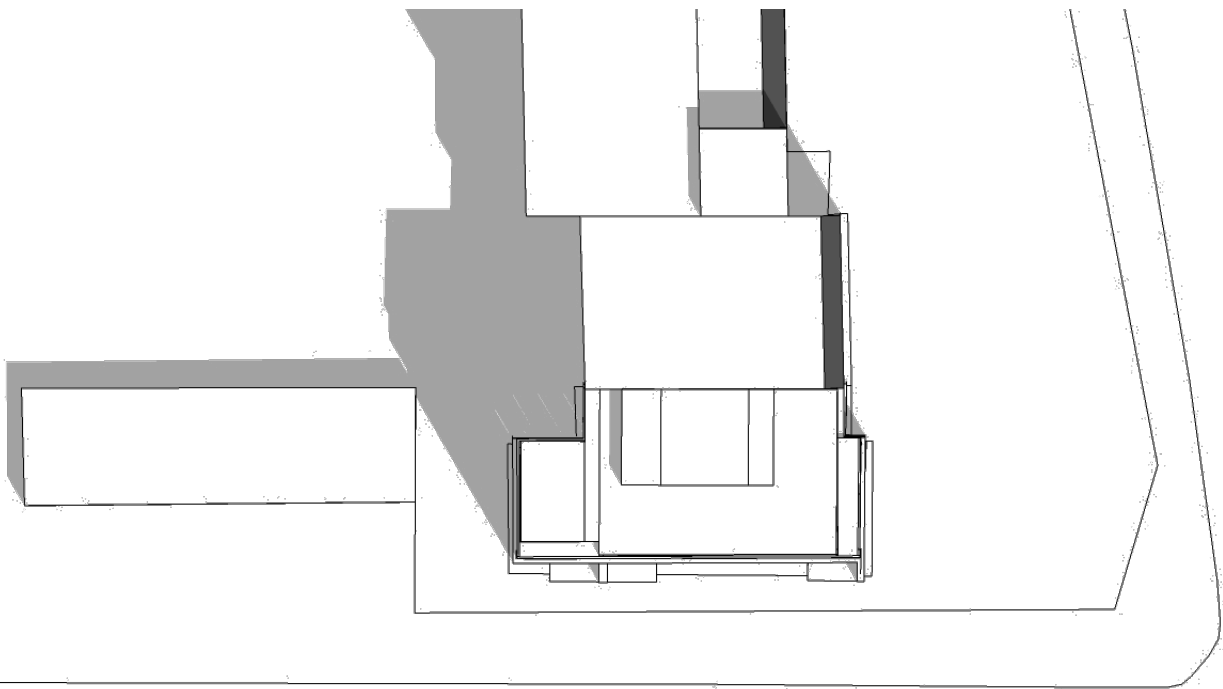

Shading Study

Roof Extension to Chandos Court, 61 Haverstock Hill, NW3

This shading study was generated from Sketchup.

The shading is shown on 3 days of the year at 3 times of day:

1st of April, July and October at 9am, 12pm and 3pm.

On each page is shown the shading with and without the proposed extension.

Cassion Castle Architects

1st April, 9am
Existing above.
Proposed below.

1st April, 12pm

Existing above.

Proposed below.

1st April, 3pm
Existing above.
Proposed below.