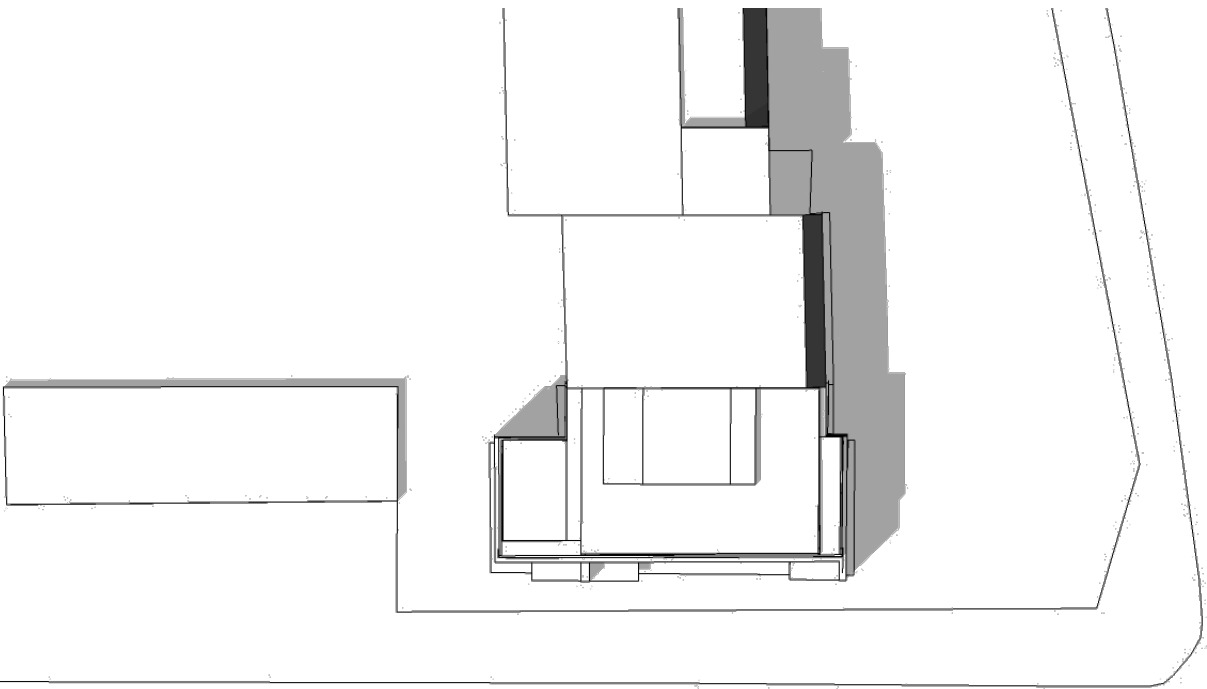

1st July, 12pm
Existing above.
Proposed below.