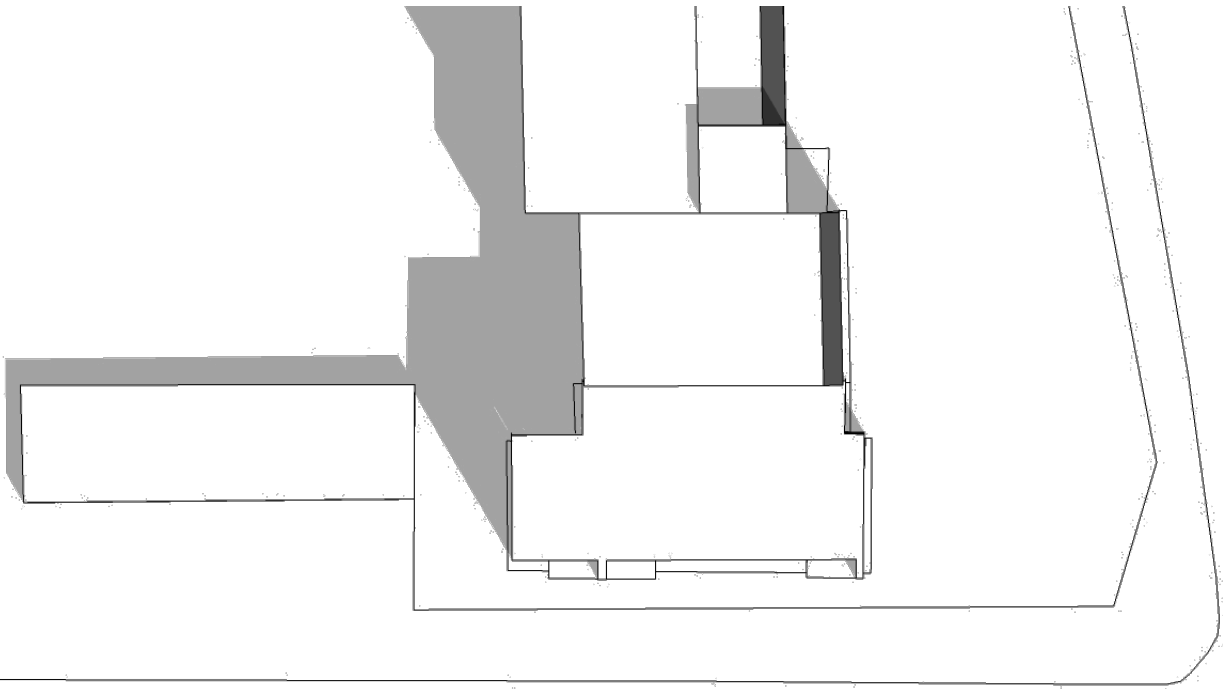

On each page is shown the shading with and without the proposed extension.

Cassion Castle Architects

1st April, 9am
Existing above.
Proposed below.

1st April, 12pm

Existing above.

Proposed below.

1st April, 3pm
Existing above.
Proposed below.