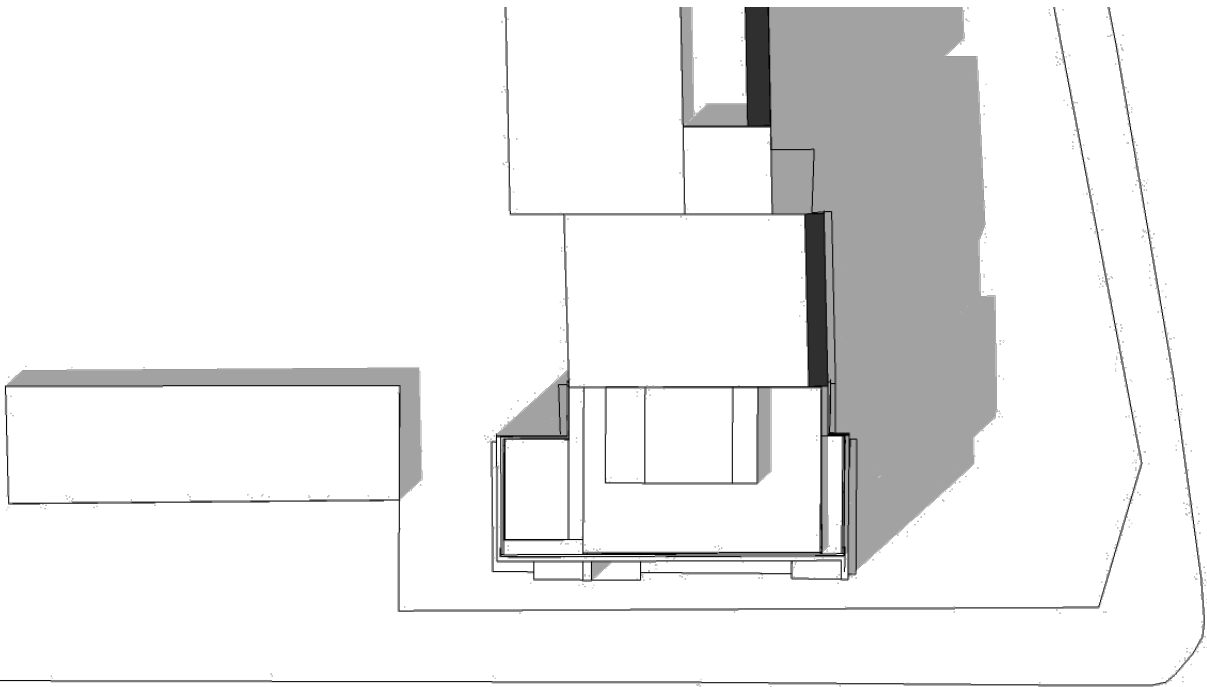

Shading Study

Roof Extension to Chandos Court, 61 Haverstock Hill, NW3

This shading study was generated from Sketchup.

The shading is shown on 3 days of the year at 3 times of day:

1st of April, July and October at 9am, 12pm and 3pm.

On each page is shown the shading with and without the proposed extension.

Cassion Castle Architects

1st April, 9am
Existing above.
Proposed below.

1st April, 12pm

Existing above.

Proposed below.

1st April, 3pm
Existing above.
Proposed below.