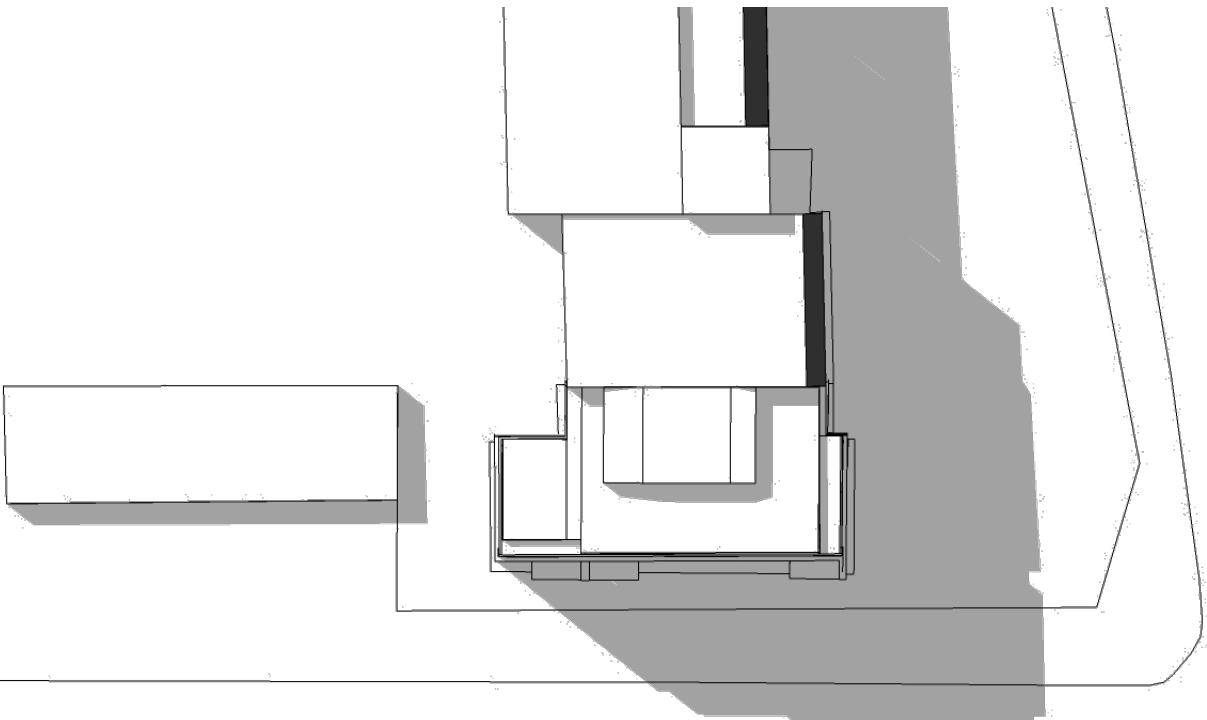

1st July, 3pm
Existing above.
Proposed below.