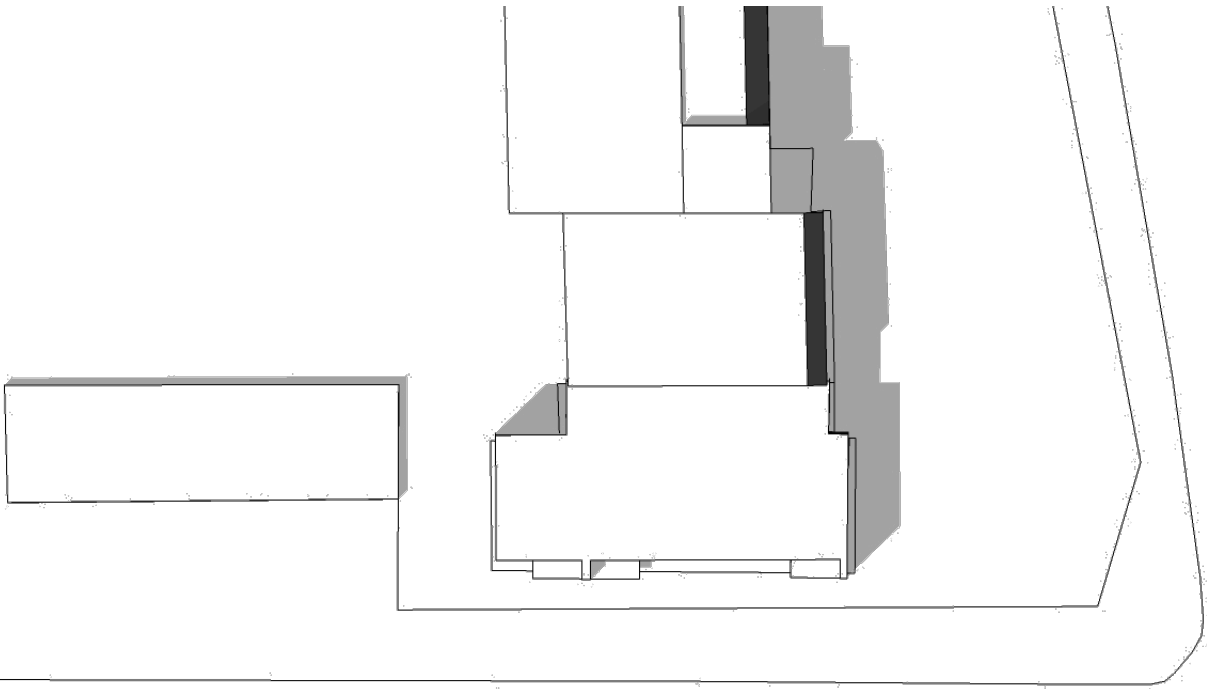

1st July, 12pm
Existing above.
Proposed below.