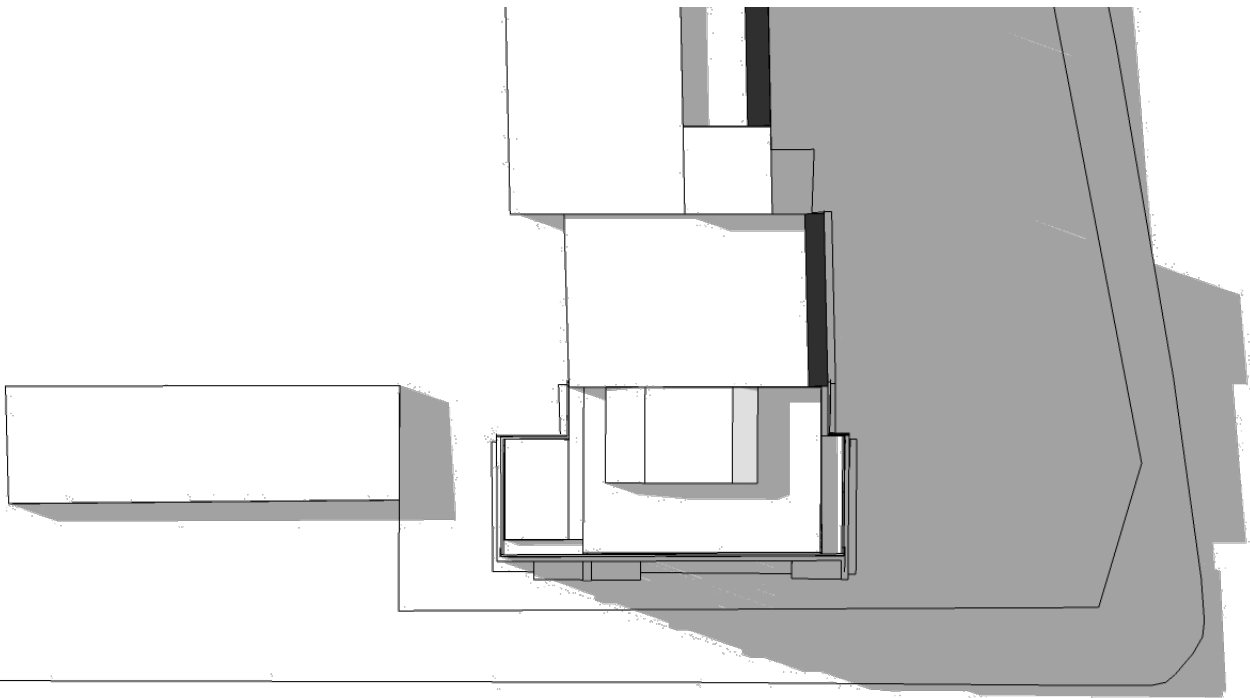

Shading Study

Roof Extension to Chandos Court, 61 Haverstock Hill, NW3

This shading study was generated from Sketchup.

The shading is shown on 3 days of the year at 3 times of day:

1st of April, July and October at 9am, 12pm and 3pm.

On each page is shown the shading with and without the proposed extension.

Cassion Castle Architects

1st April, 9am
Existing above.
Proposed below.

1st April, 12pm

Existing above.

Proposed below.

1st April, 3pm
Existing above.
Proposed below.