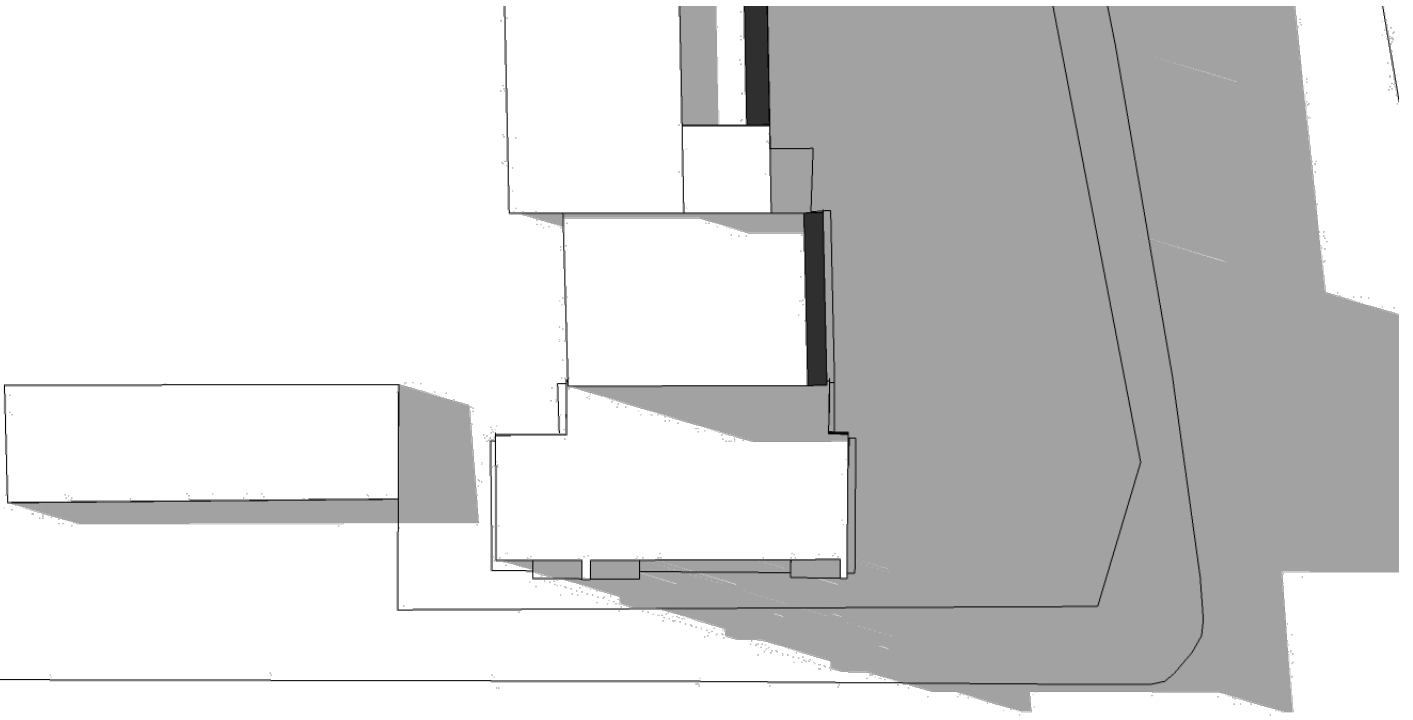

1st October, 3pm

Existing above.

Proposed below.