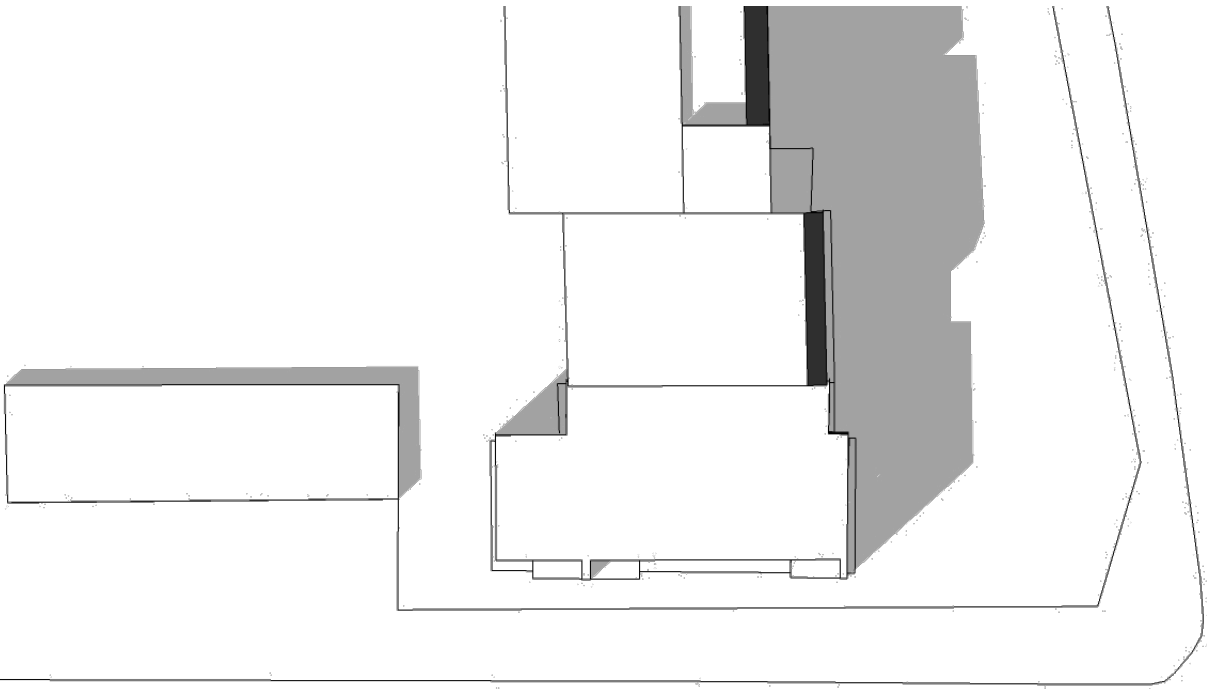

Shading Study

Roof Extension to Chandos Court, 61 Haverstock Hill, NW3

This shading study was generated from Sketchup.

The shading is shown on 3 days of the year at 3 times of day:

1st of April, July and October at 9am, 12pm and 3pm.

On each page is shown the shading with and without the proposed extension.

Cassion Castle Architects

1st April, 9am
Existing above.
Proposed below.

1st April, 12pm

Existing above.

Proposed below.

1st April, 3pm
Existing above.
Proposed below.