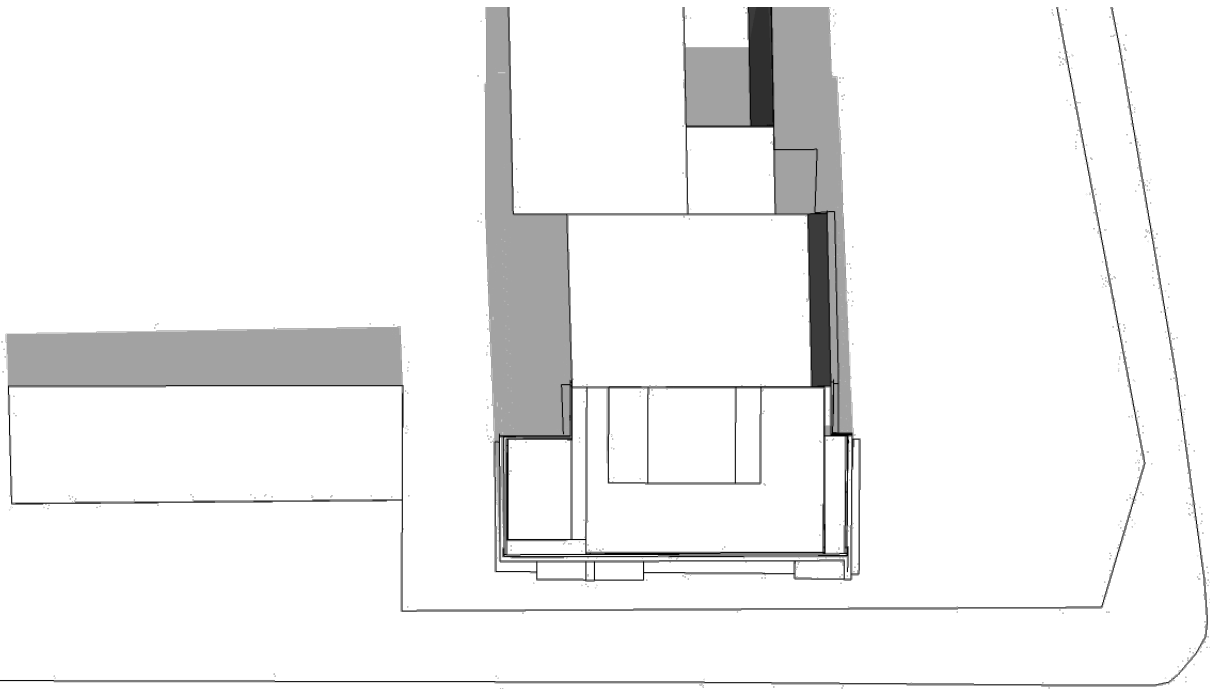

1st October, 9am

Existing above.

Proposed below.