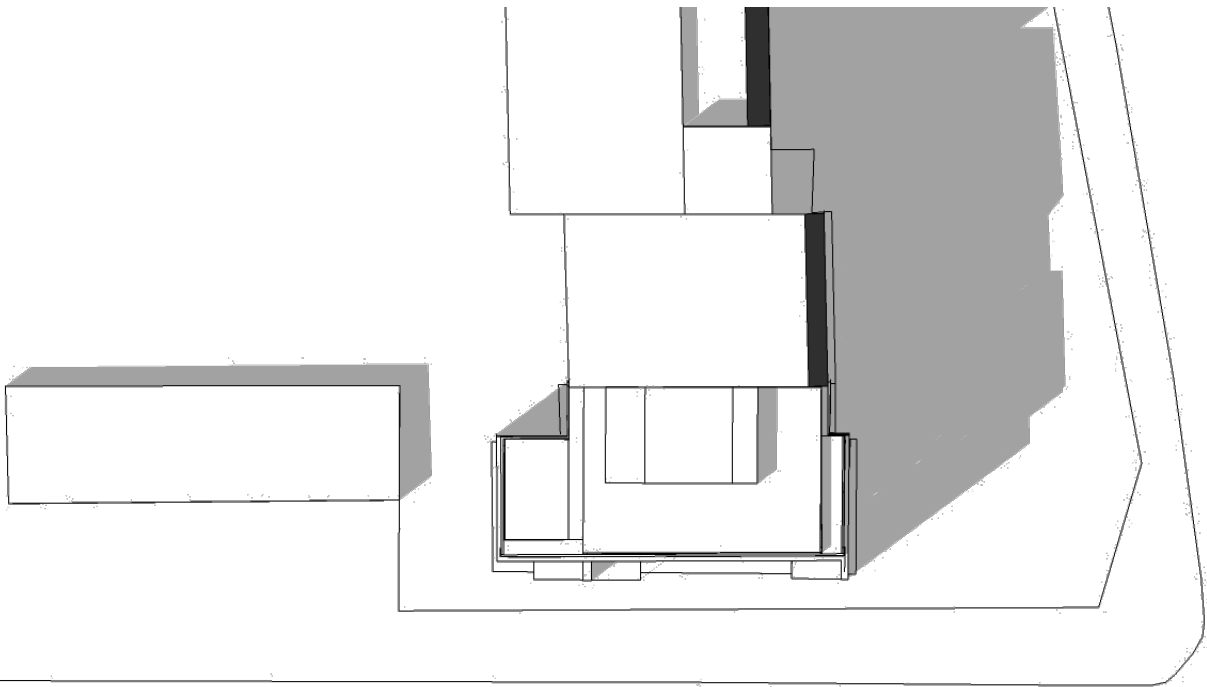

1st October, 12pm

Existing above.

Proposed below.