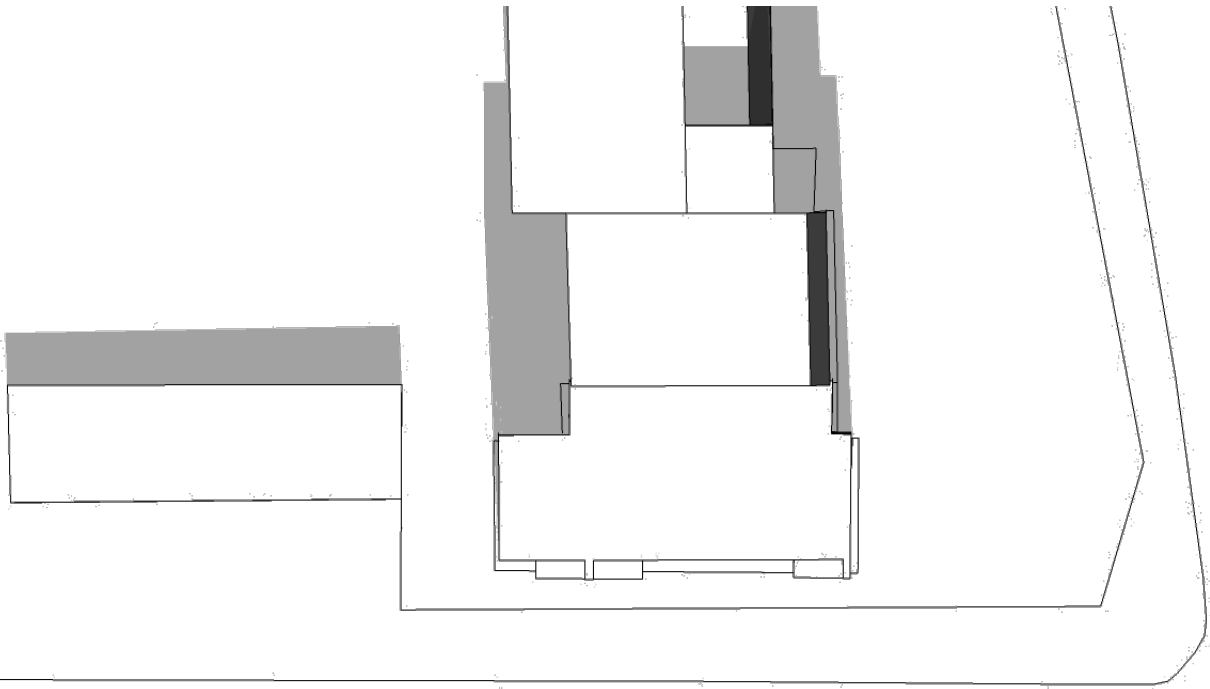

1st October, 9am

Existing above.

Proposed below.