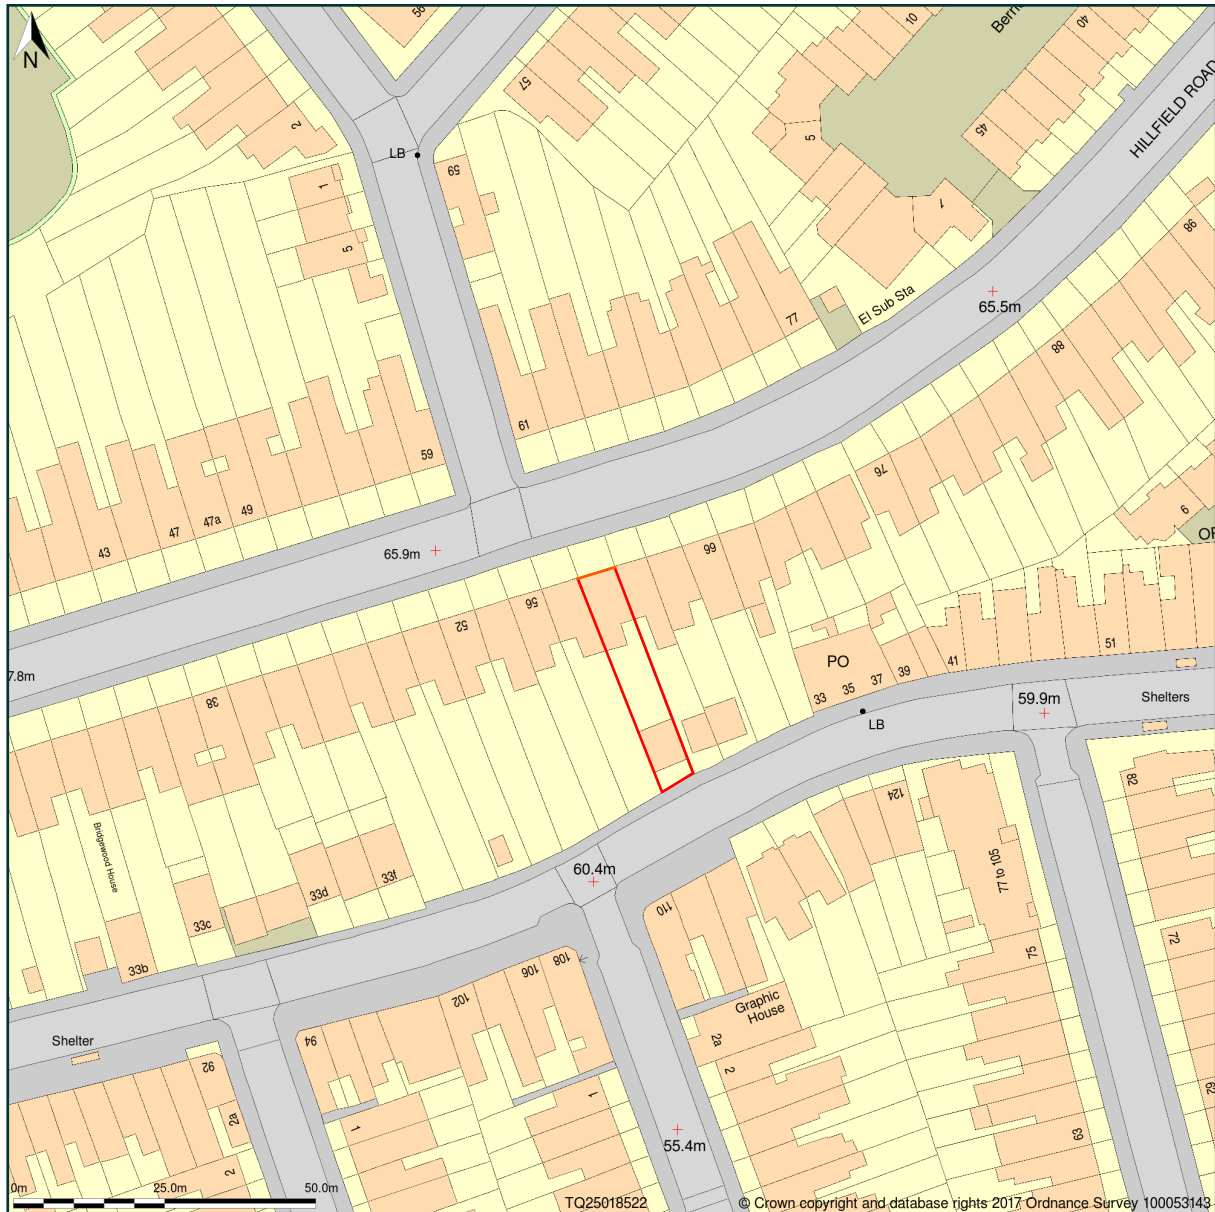

60, Hillfield Road, London, Camden, NW6 1QA

Site Plan shows area bounded by: 524919.92, 185128.91 525119.92, 185328.91 (at a scale of 1:1250), OSGridRef: TQ25018522. The representation of a road, track or path is no evidence of a right of way. The representation of features as lines is no evidence of a property boundary.

Produced on 14th Dec 2017 from the Ordnance Survey National Geographic Database and incorporating surveyed revision available at this date. Reproduction in whole or part is prohibited without the prior permission of Ordnance Survey. © Crown copyright 2017. Supplied by www.buyaplan.co.uk a licensed Ordnance Survey partner (100053143). Unique plan reference: #00282597-9EC7A5