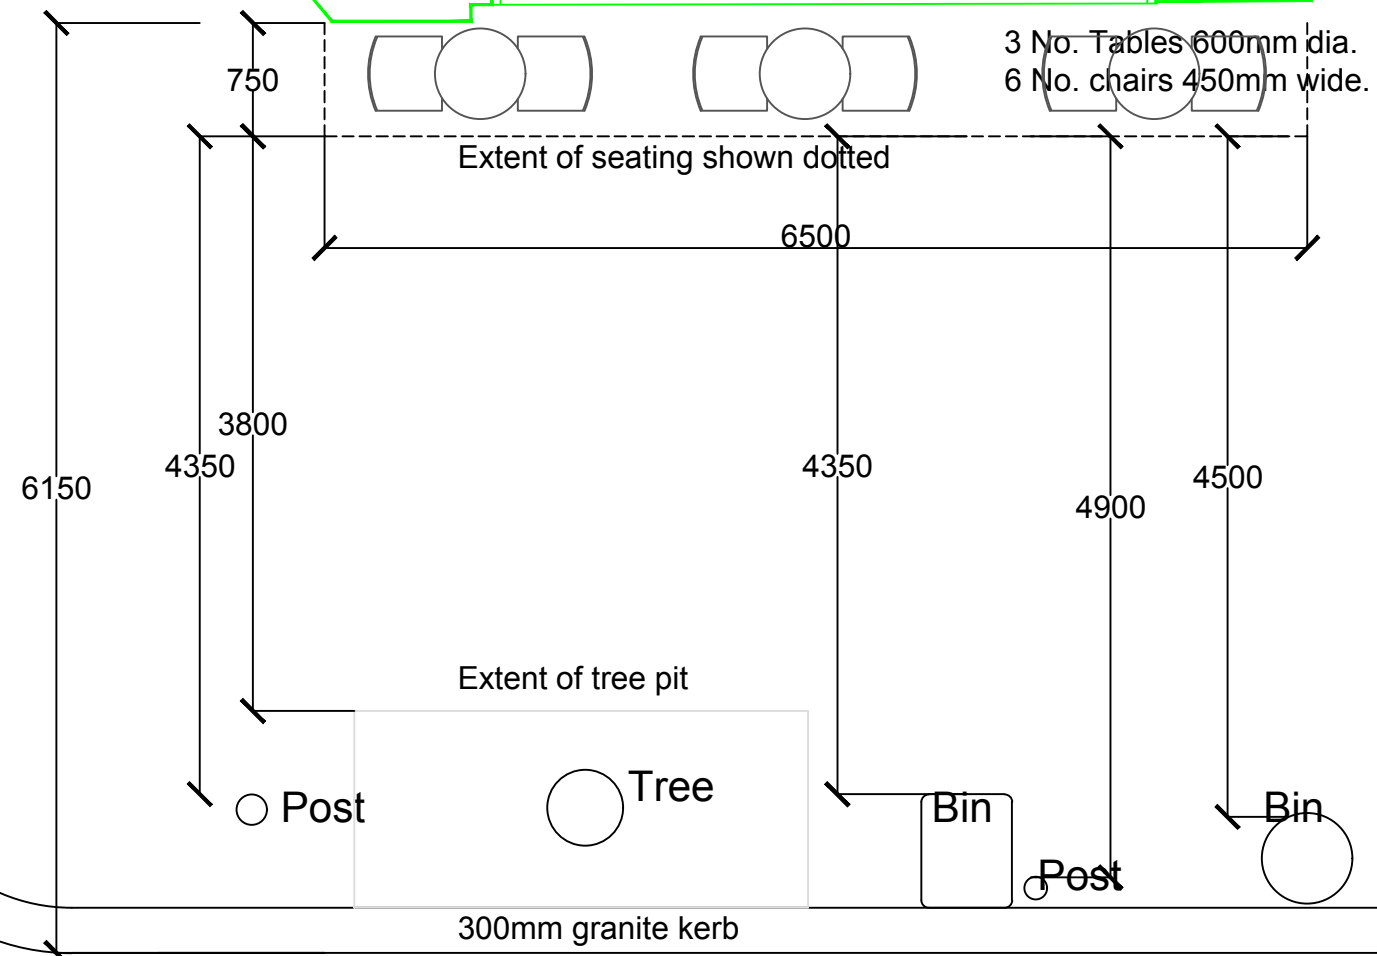

Gate Street

Cafe
86 Kingsway

Kingsway

86 Kingsway WC2
Client: Knightwalk Restaurants Ltd
Title: Ground Floor Plan
Scale: 1:50 @ A3
Date: March 2016
Drawing Number: 186-001 rev D

Rev A - Further dimensions added
Rev B - Dims to bins and post added
Menu Board removed
Rev C - Chairs reduced from 12 to 8
Rev D - Chairs reduced to 6 and Tables to 3 (Dec 2017)