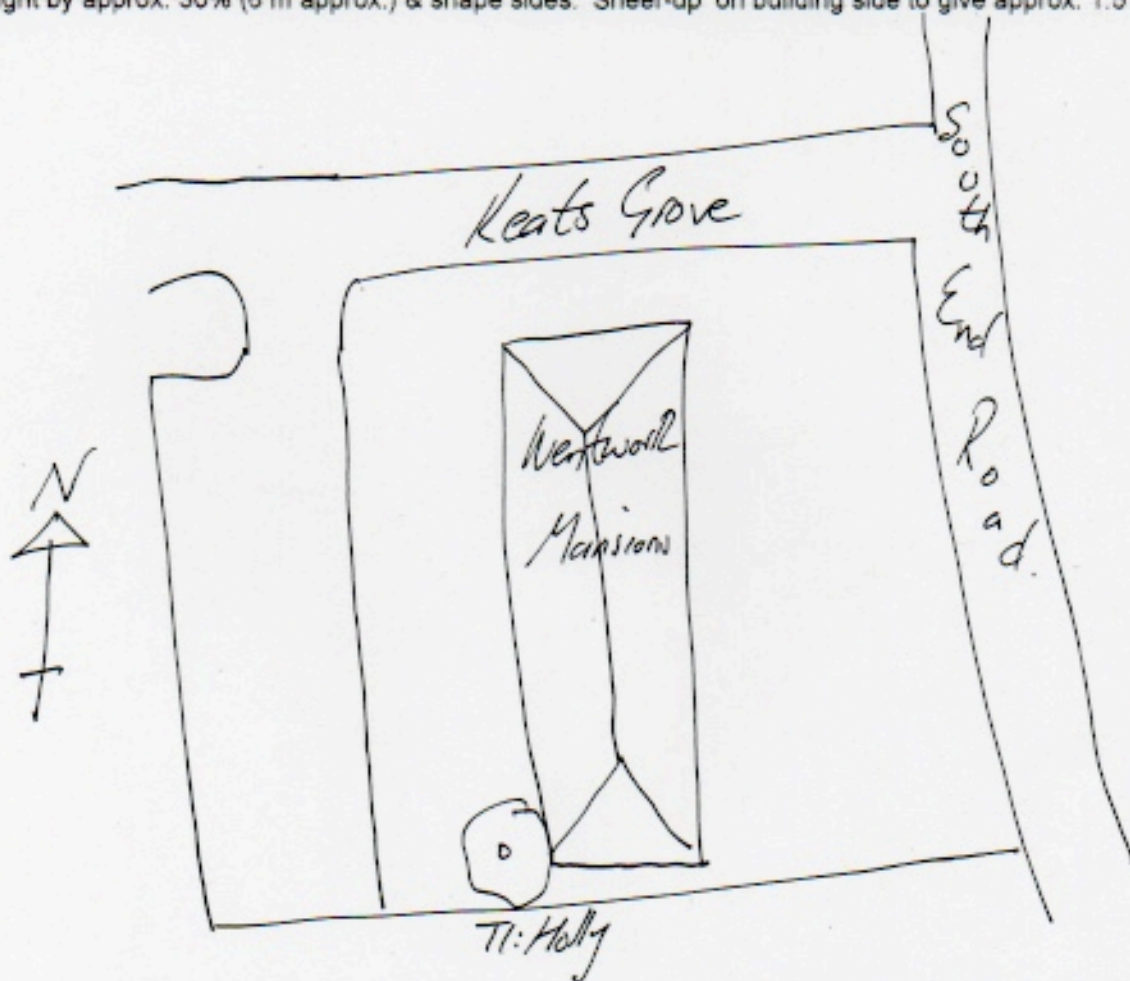

The Tree Agency

Re: Application for Tree Works:

Sketch Plan Of Tree Located at Wentworth Mansions, Keats Grove, Hampstead NW3 2RL

Client: Mr Judith Chilcote of Wentworth Mansions Residents Committee

Front Garden.

1. Holly.

Reduce height by approx. 30% (6 m approx.) & shape sides. 'Sheer-up' on building side to give approx. 1.5 m clearance.

The Tree Agency

The Treehouse, 25 King Edwards Grove
Teddington, Middlesex TW11 9LY