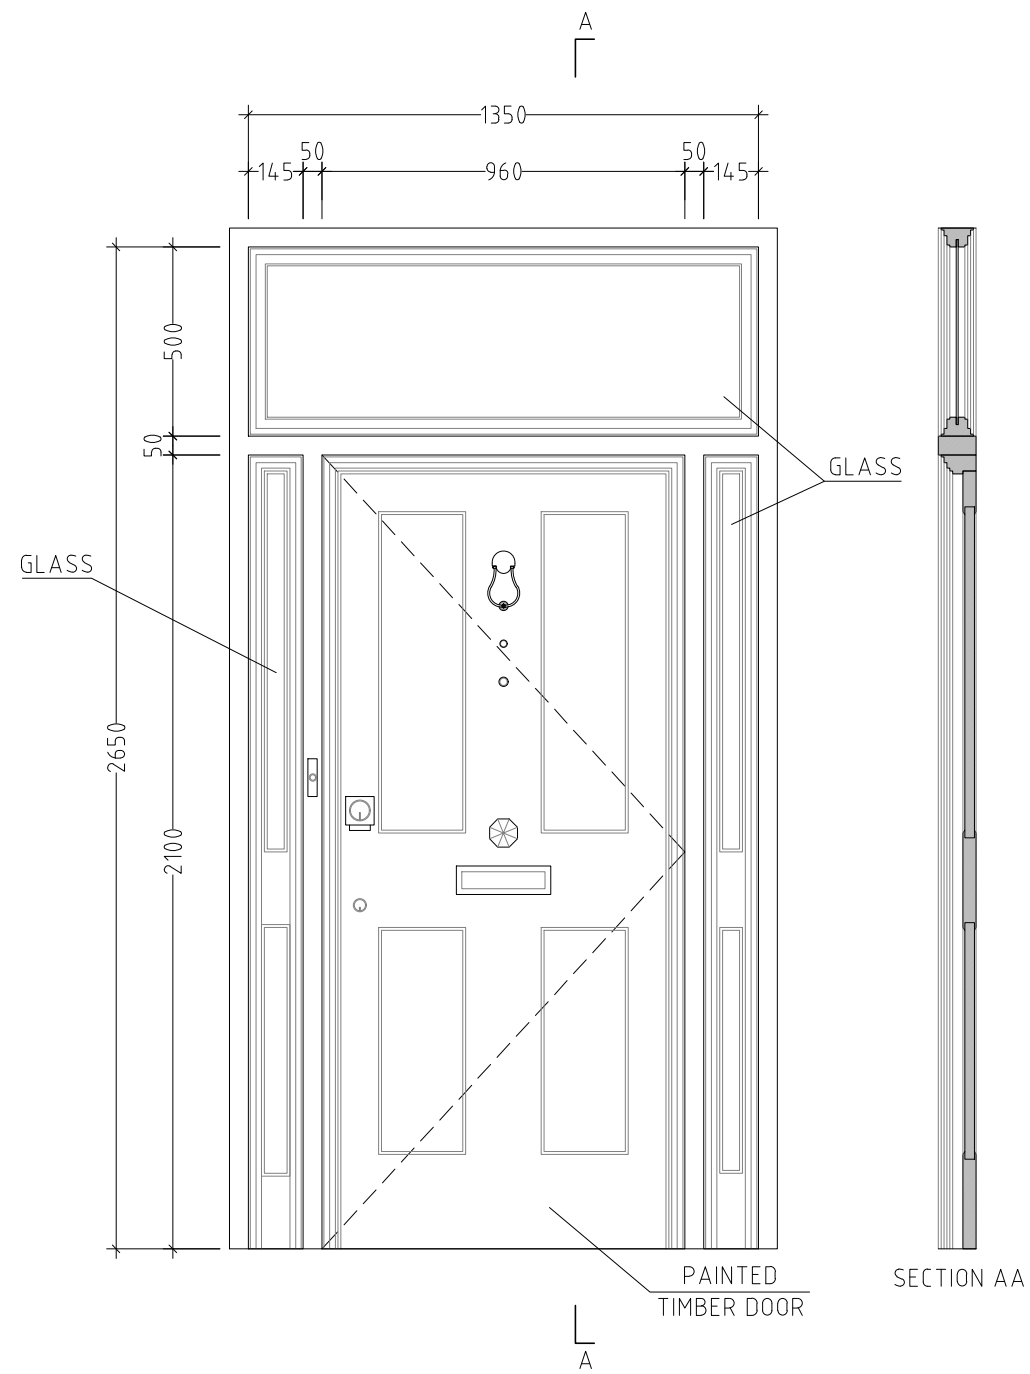

ENTRANCE DOOR

Painted timber door.

7, 30 GLOUCESTER CRESCENT
LONDON
NW1 7DL
TEL. 02078 134592
ARCHITECT@PROJECTIONARCHITECTS.COM
WWW.PROJECTIONARCHITECTS.COM

PLEASE NOTE
1. All dimensions to be verified on site.
2. All dimensions are in millimeters.
3. No work shall commence until all approvals and agreements have been obtained. These include, Planning, Building Regulations, Thames Water and party Wall.
4. The Copyright of this drawing belongs to Projection Architects Ltd.

CLIENT	MISUMA LIMITED
PROJECT	SINGLE DWELLING HOUSE
ADDRESS	97 Batholomew Road London NW5 2AR

TITLE	DETAIL
DATE	04/01/18
PROJECT NUM:	P-17.059
SCALE	1/20 (@ A3)
DRAWING NUM:	A-08
REV.	C
STATUS	PL