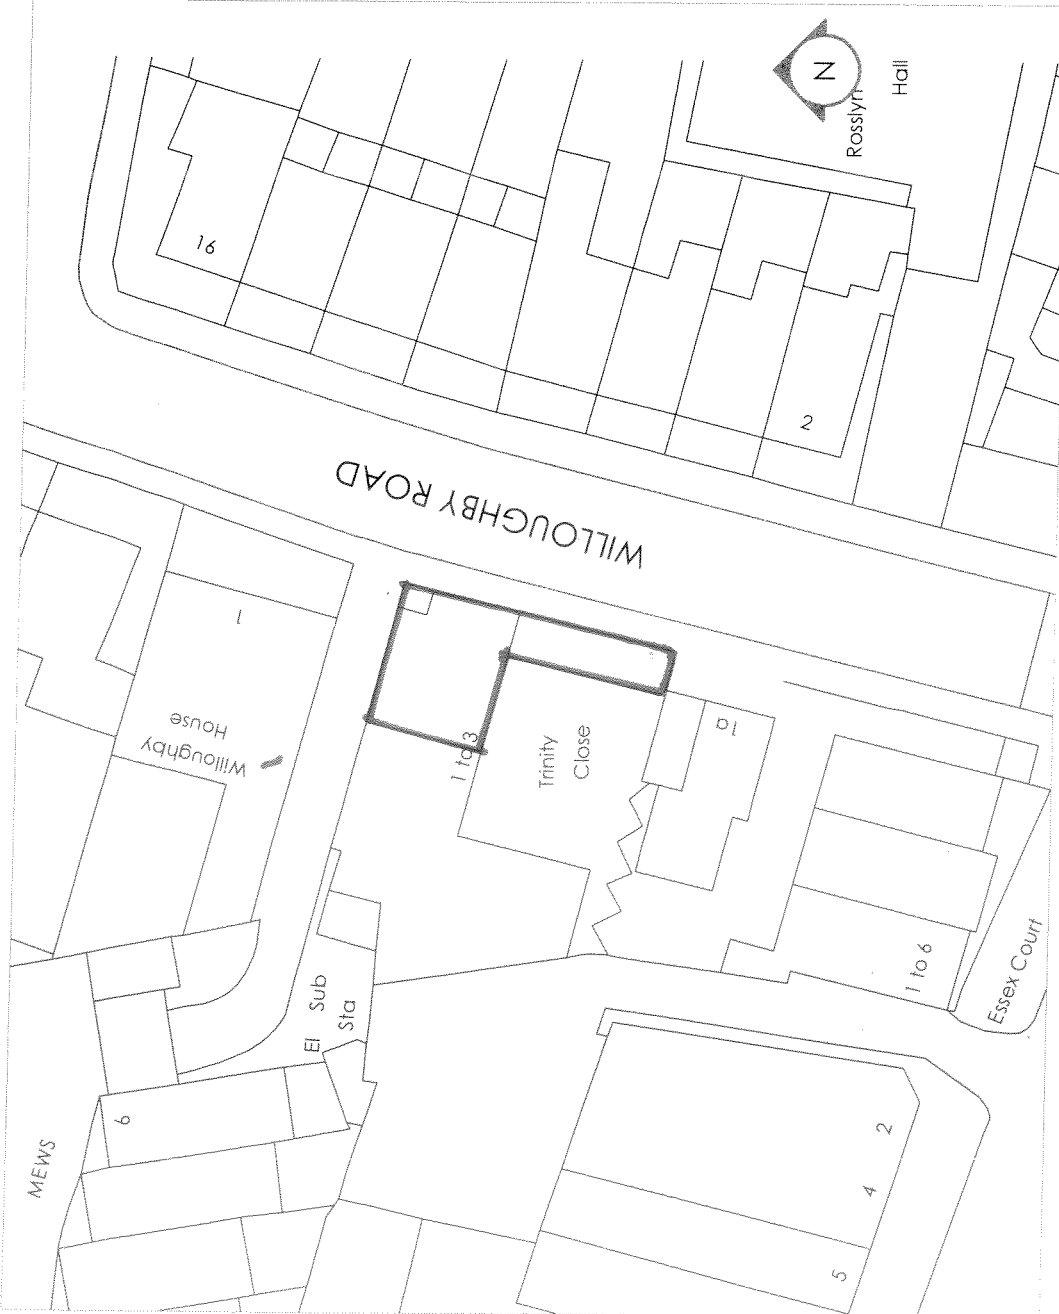

0845 0600 040
architect@building-doctors.com

Mr. Bradbury Client
3, Trinity, Willoughby Road, Address
Hampstead Council
Trinity Project

Stage A

3 Trinity Close Hampstead OS Map 1:1250