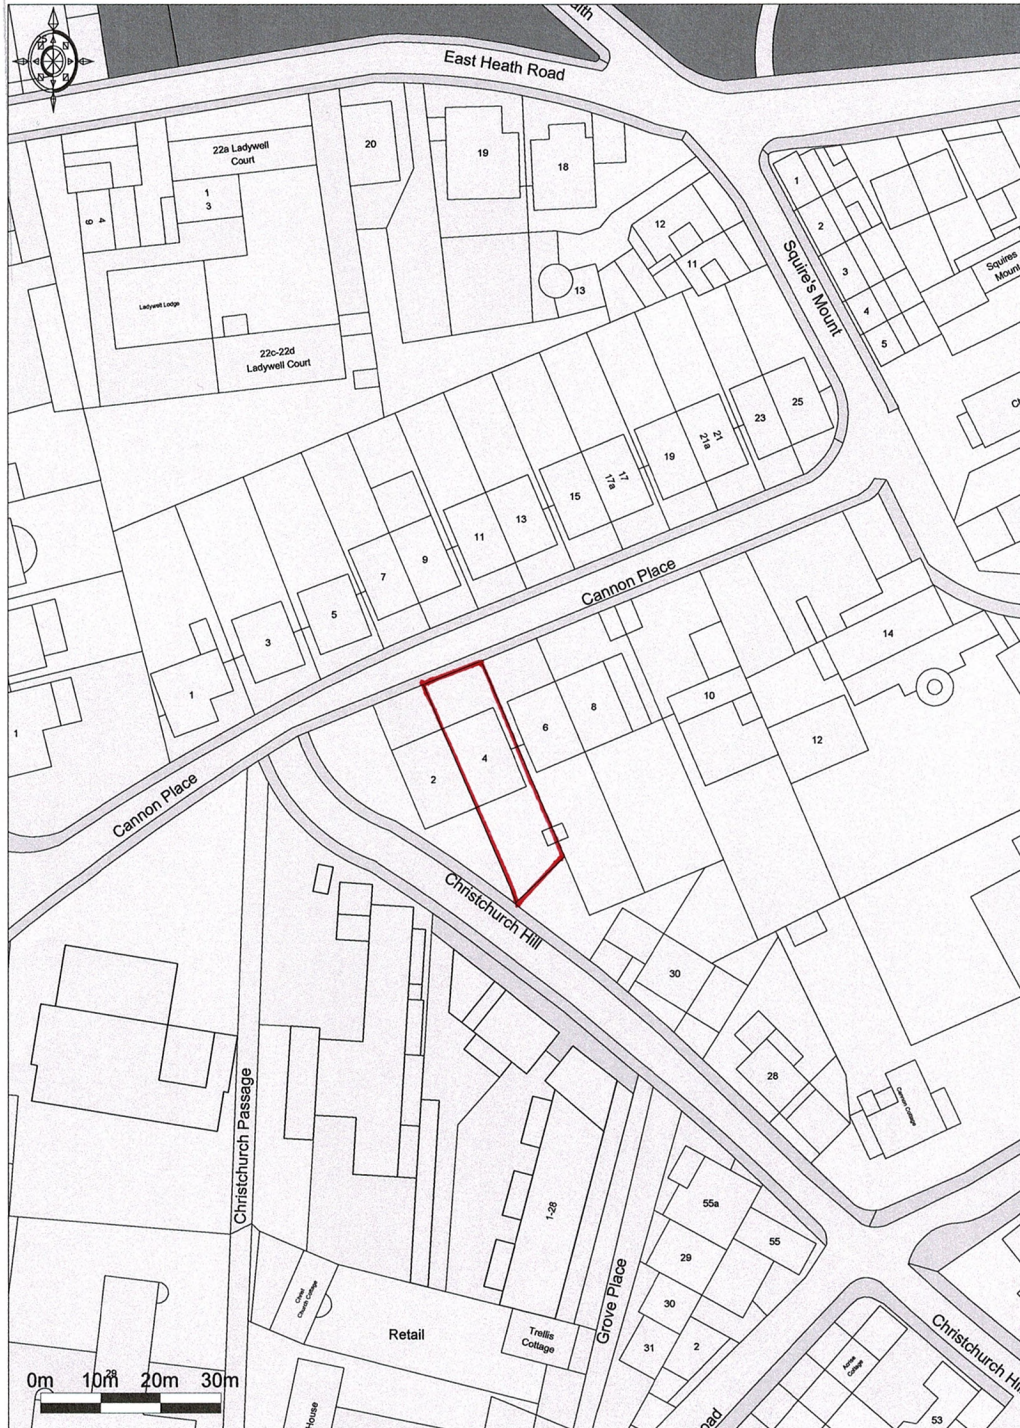

APPENDIX A: LOCATION PLAN 4 CANNON PLACE NW3 1ET