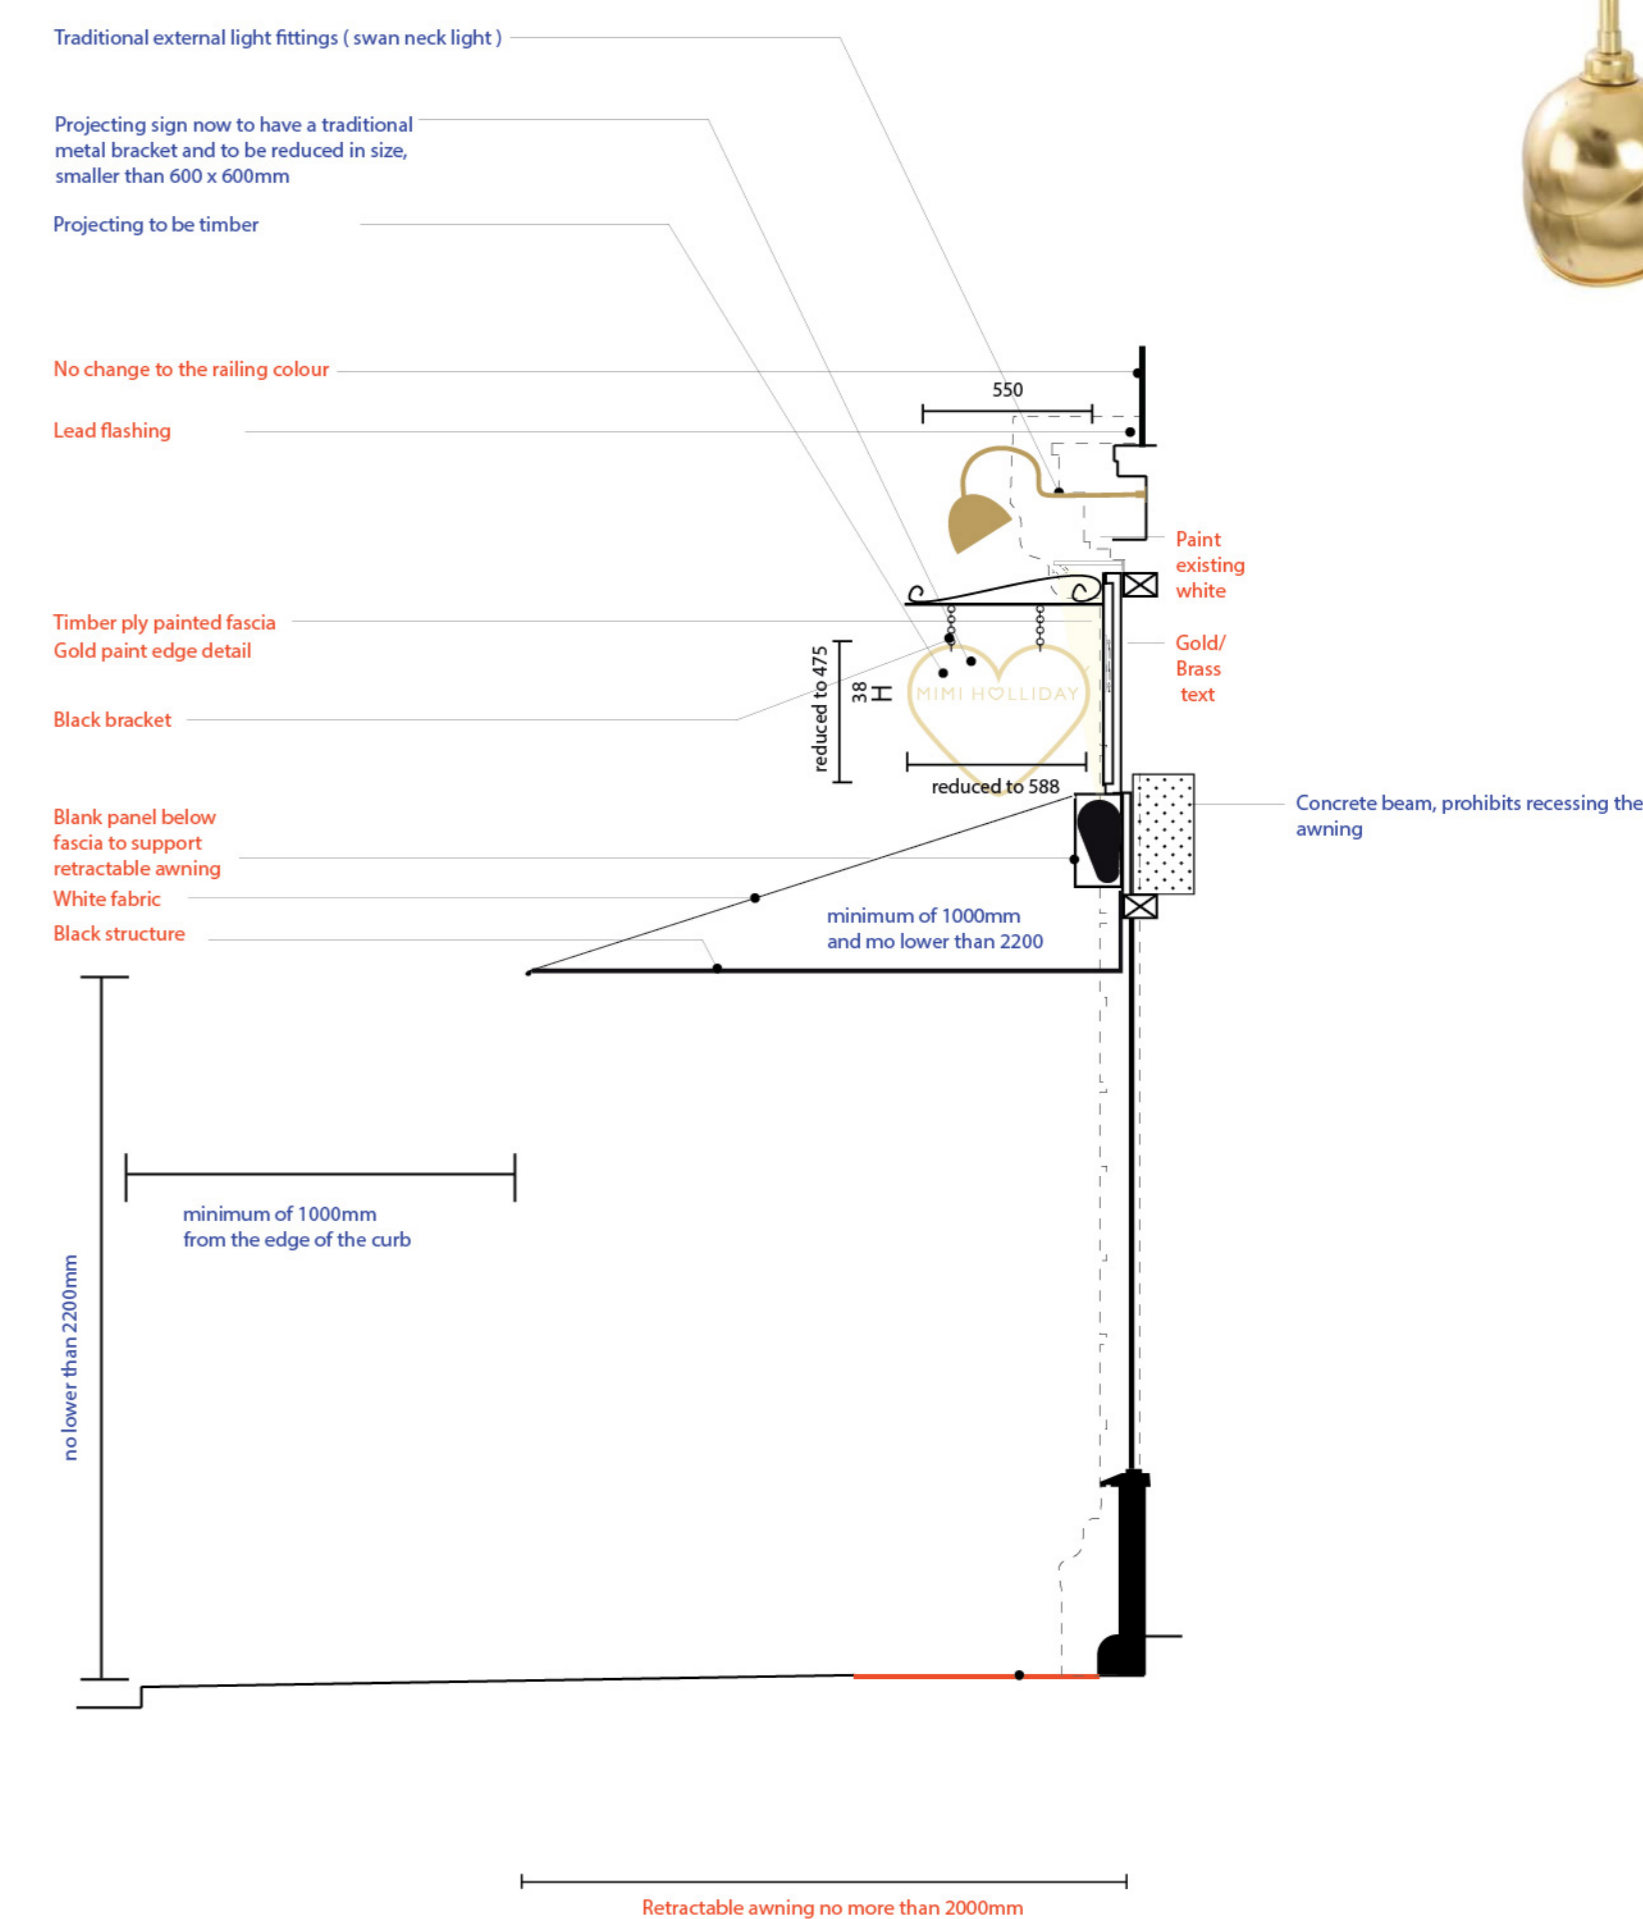

PROPOSED SIDE VIEW

Scale 1:25 on A1

FASCIA DETAILS FOR PLANNING APPLICATION

LIGHTING : STATIC ILLUMINATION VIA SWAN NECK LIGHT - FROM ABOVE NOT TO EXCEED 200 LUMENS
COLOUR : FASCIA AND SHOPFRONT TO BE REBRANDED TO RAL WHITE (TBC)
DIMENSIONS : PILASTERS PAINTED WHITE/BRICKWORK RENDERED SHOPFRONT PAINTED RAL WHITE (TBC)
FASCIA LENGTH TO PROJECT NO MORE THAN 100MM
FASCIA LENGTH 5000MM, HEIGHT 750MM

CLIENT : MIMI HOLIDAY
DRAWING NUMBER: TL/MH-PH/P01
DATE: 05/12/17
DRAWN BY: TIM LOWTON
DESIGNED BY: TIM LOWTON
SITE ADDRESS: 107 REGENT'S PARK ROAD, PRIMROSE HILL, LONDON NW1 8UR
SCALE: 1:25 ON A1
REVISION: 7
DIMENSIONS: ALL DIMENSIONS IN MM (SUBJECT TO SURVEY)