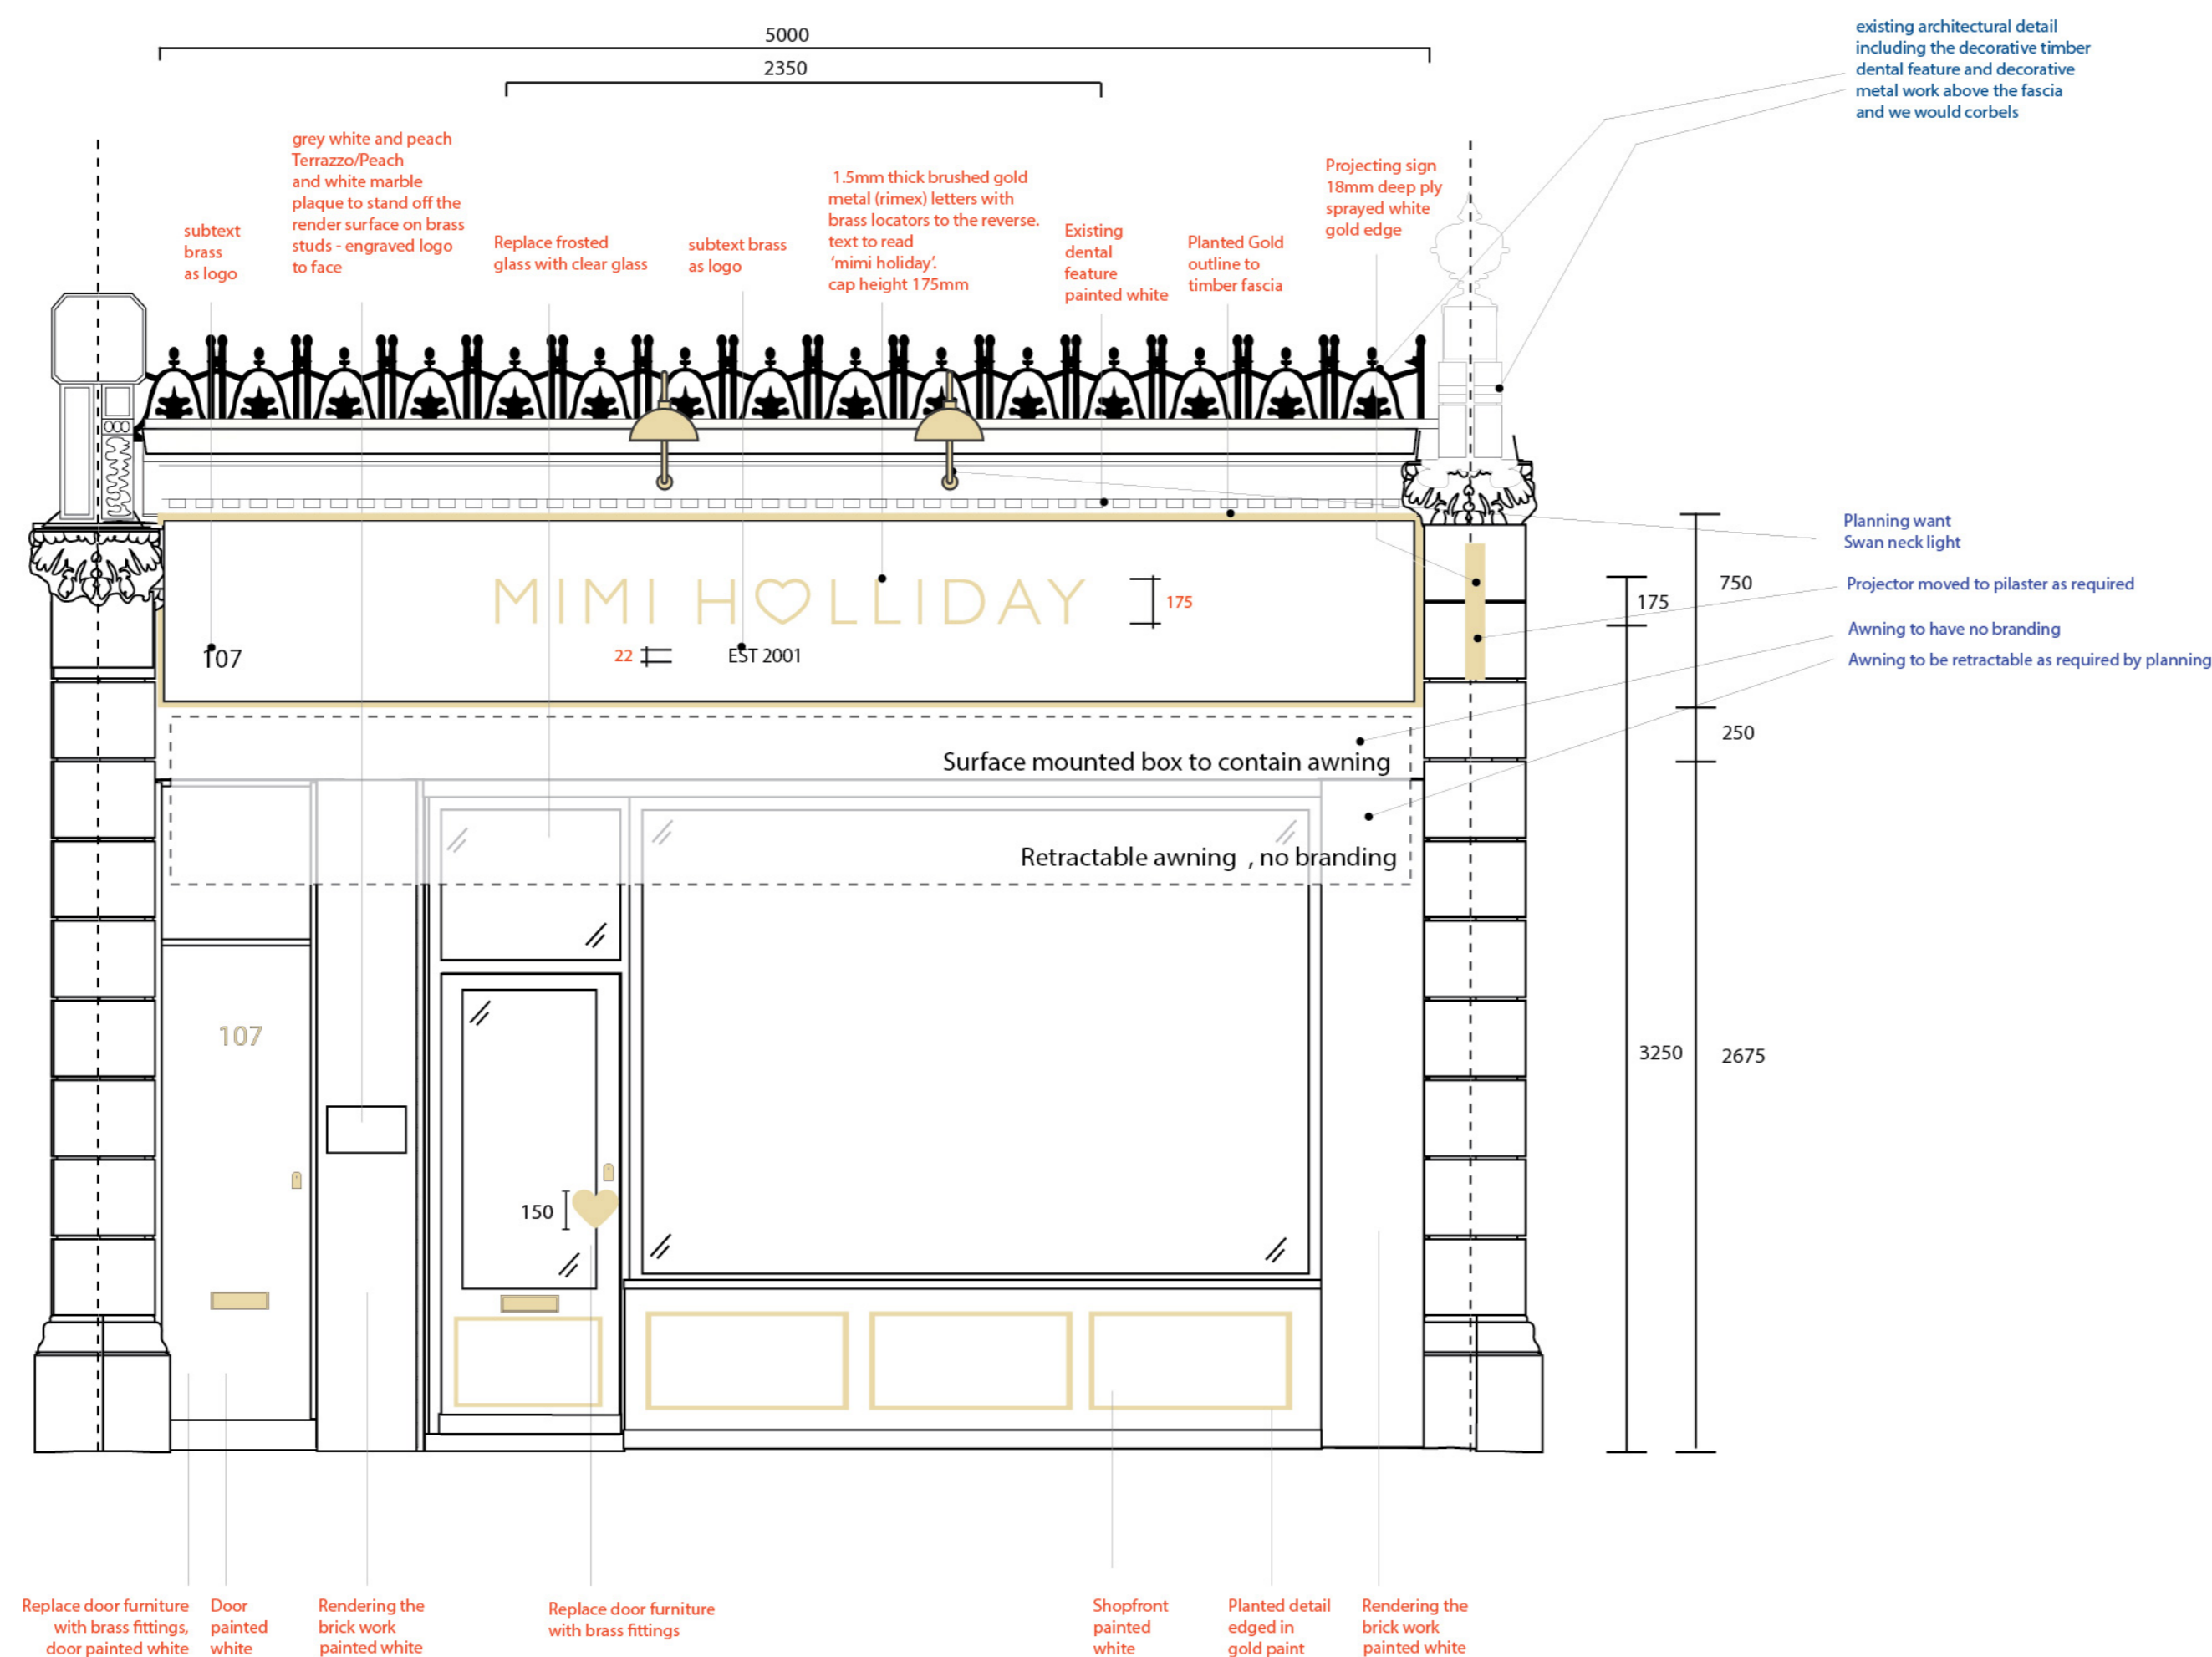

PROPOSED FRONT VIEW

Scale 1:25 on A1