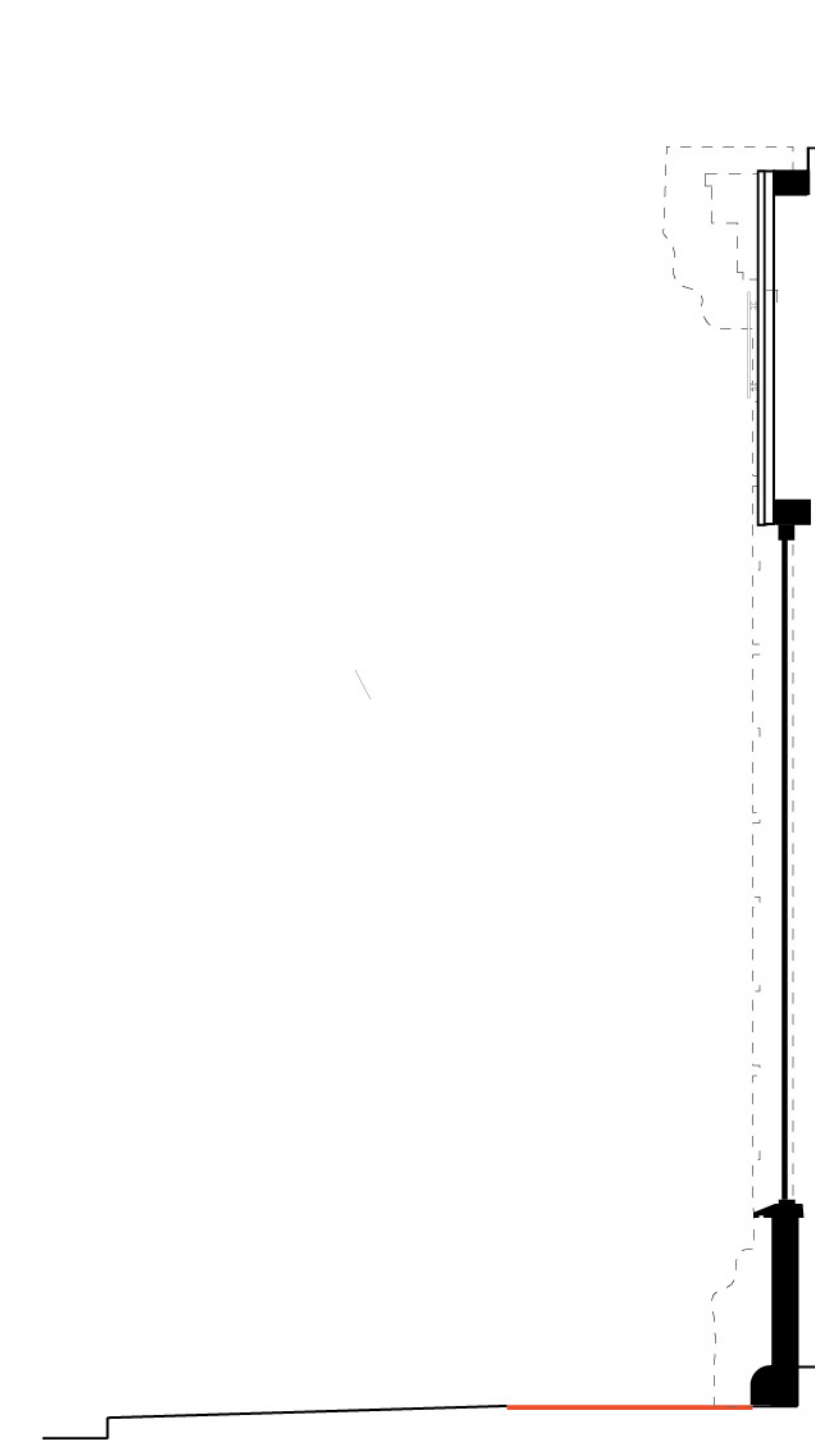

EXISTING - FRONT VIEW

Scale 1:25 on A1

EXISTING - SIDE VIEW

Scale 1:25 on A1

FASCIA DETAILS FOR PLANNING APPLICATION

LIGHTING:	STATIC ILLUMINATION FROM ABOVE NOT TO EXCEED 200 LUMENS
COLOUR:	FASCIA AND SHOPFRONT TO BE REBRANDED TO RAL WHITE (TBC) FILASTERS PAINTED WHITE/BRICKWORK RENDERED SHOPFRONT PAINTED RAL WHITE (TBC)
DIMENSIONS:	TIMBER FASCIA TO PROJECT NO MORE THAN 100MM FASCIA LENGTH 5000MM, HEIGHT 750MM
CLIENT:	MIMI HOLIDAY
DRAWING NUMBER:	TLMH-PH/P01
DATE:	DATE05/12/17
DRAWN BY:	DRAWN BY/TIM LOWTON
DESIGNED BY:	DESIGNED BY/TIM LOWTON
SITE ADDRESS:	107 REGENT'S PARK ROAD PRIMROSE HILL LONDON NW1 8UR
SCALE:	1:25 ON A1
REVISIONS:	7
DIMENSIONS:	ALL DIMENSIONS IN MM (SUBJECT TO SURVEY)