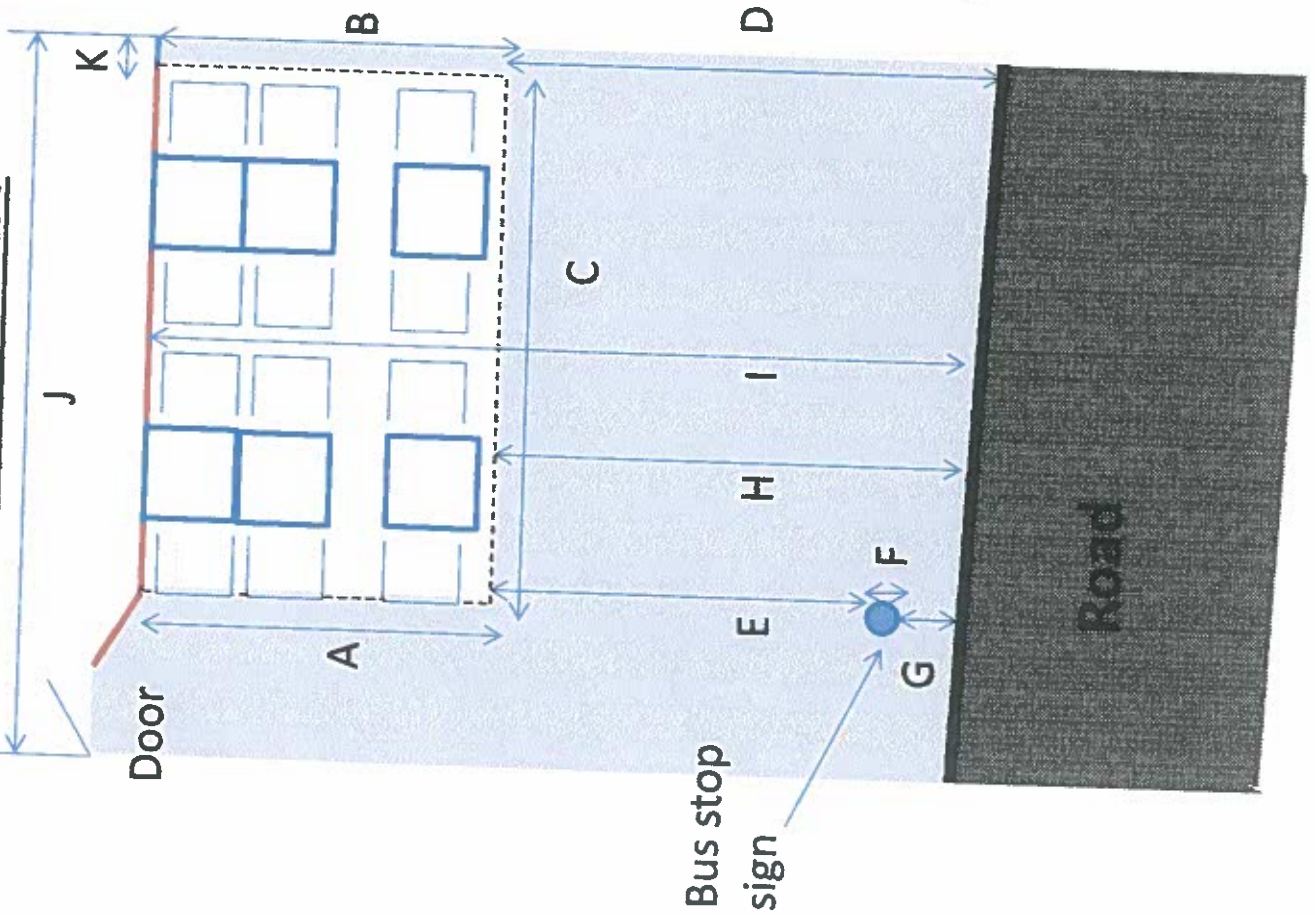

Hampstead Tea Rooms
9 South End Road, NW3 2PT

A	225 cm
B	225 cm
C	350 cm
D	325 cm
E	204 cm
F	38 cm
G	71 cm
H	313 cm
I	538 cm
J	490 cm
K	25 cm

Shop window

Chair (50cm x 40cm)

Table (60cm x 60cm)

Area to be occupied by amenities

Area for pedestrian access