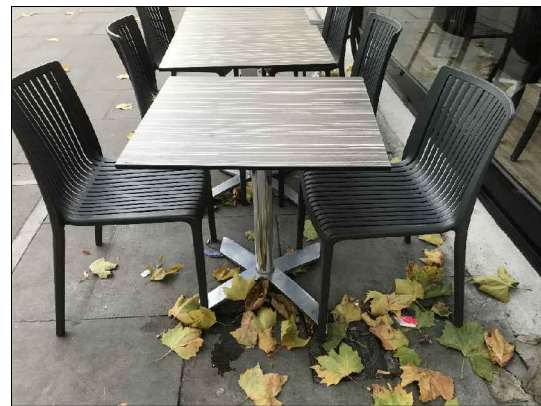

PROPOSED FLOOR PLAN
SCALE: 1/50

Trough planter screen system with Buxum hedging, 1200mm to top of hedging, with canvas banners at equal length enclosing the tables chairs

Placement of 8 tables & 32 chairs on the highway measuring 4606 x 3800mm (shaded area)
The screen system and the table & chairs will be stored in the restaurant at closing time

Typical image trough planter screen system with Buxum hedging, 1200mm to top of hedging, with canvas banners at equal length enclosing the tables chairs

Image of table and chairs to be placed on the highway (See manufacturer literature)