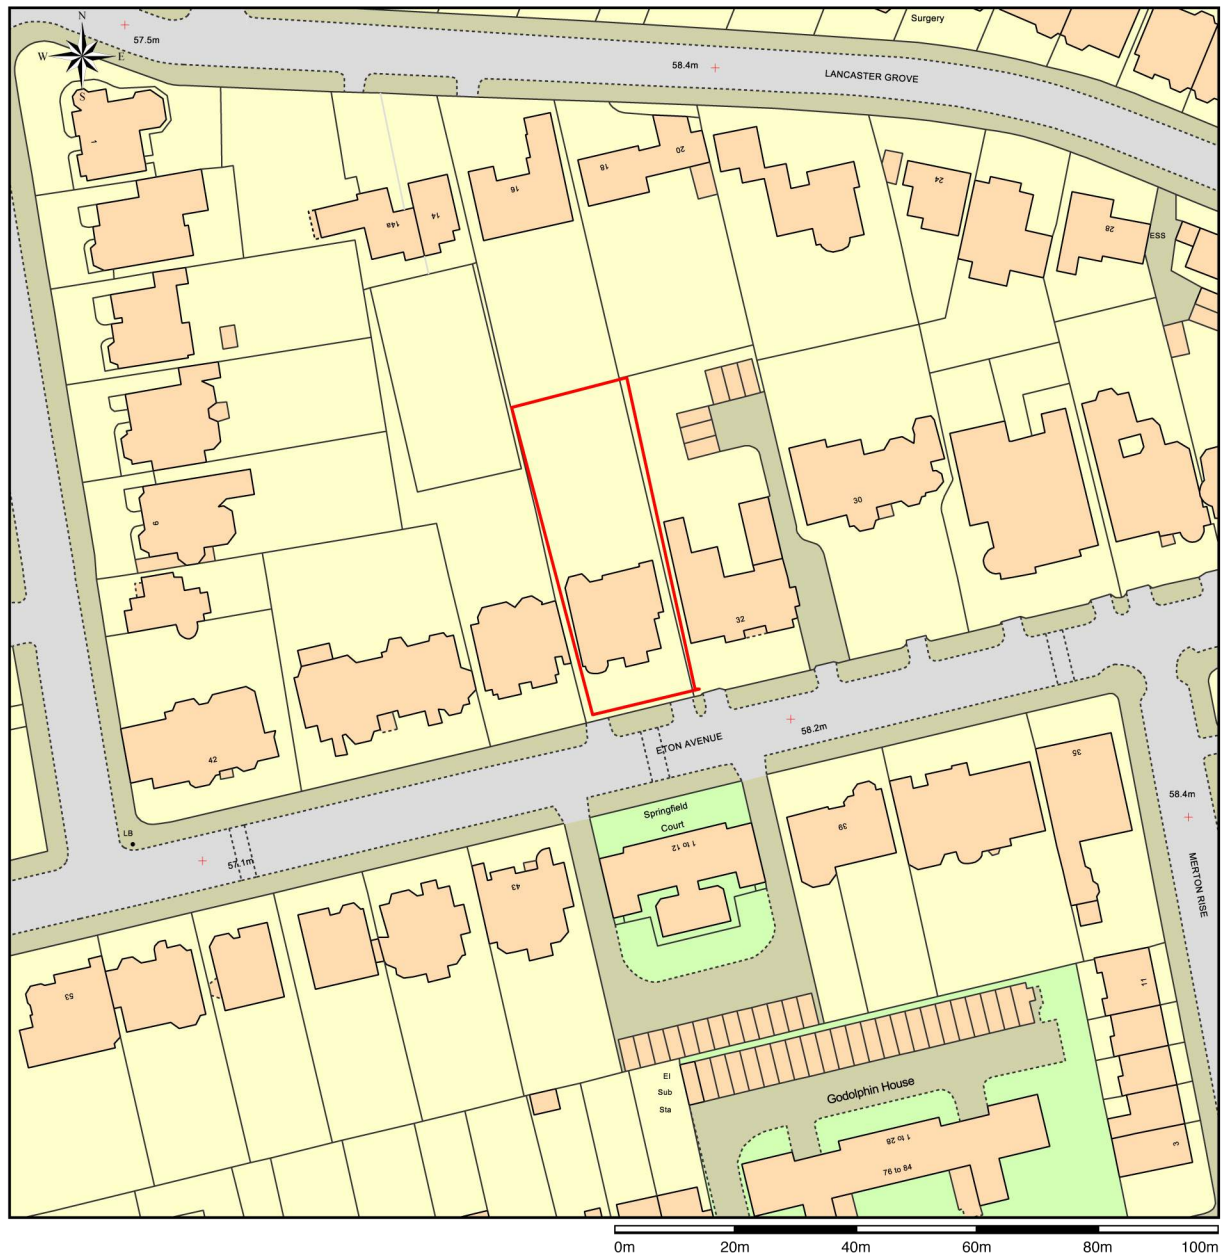

Location Plan of 34 Eton Avenue, NW3 3HL

Scale: 1:1250, paper size: A4