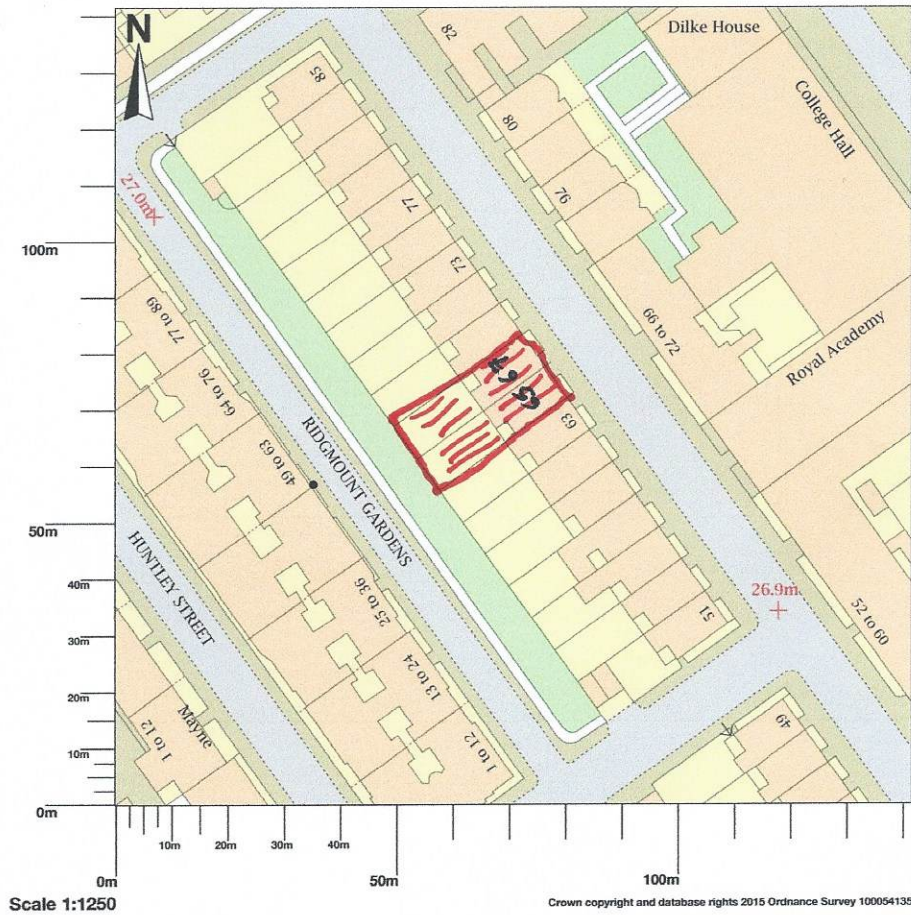

## Ridgemount Hotel, 65-67, Gower Street, London, WC1E 6HJ

Map area bounded by: 529611,181900 529753,182042. Produced on 13 December 2017 from the OS National Geographic Database. Reproduction in whole or part is prohibited without the prior permission of Ordnance Survey. © Crown copyright 2017. Supplied by UKPlanningMaps.com a licensed OS partner (100054135). Unique plan reference: p2b/209781/286674