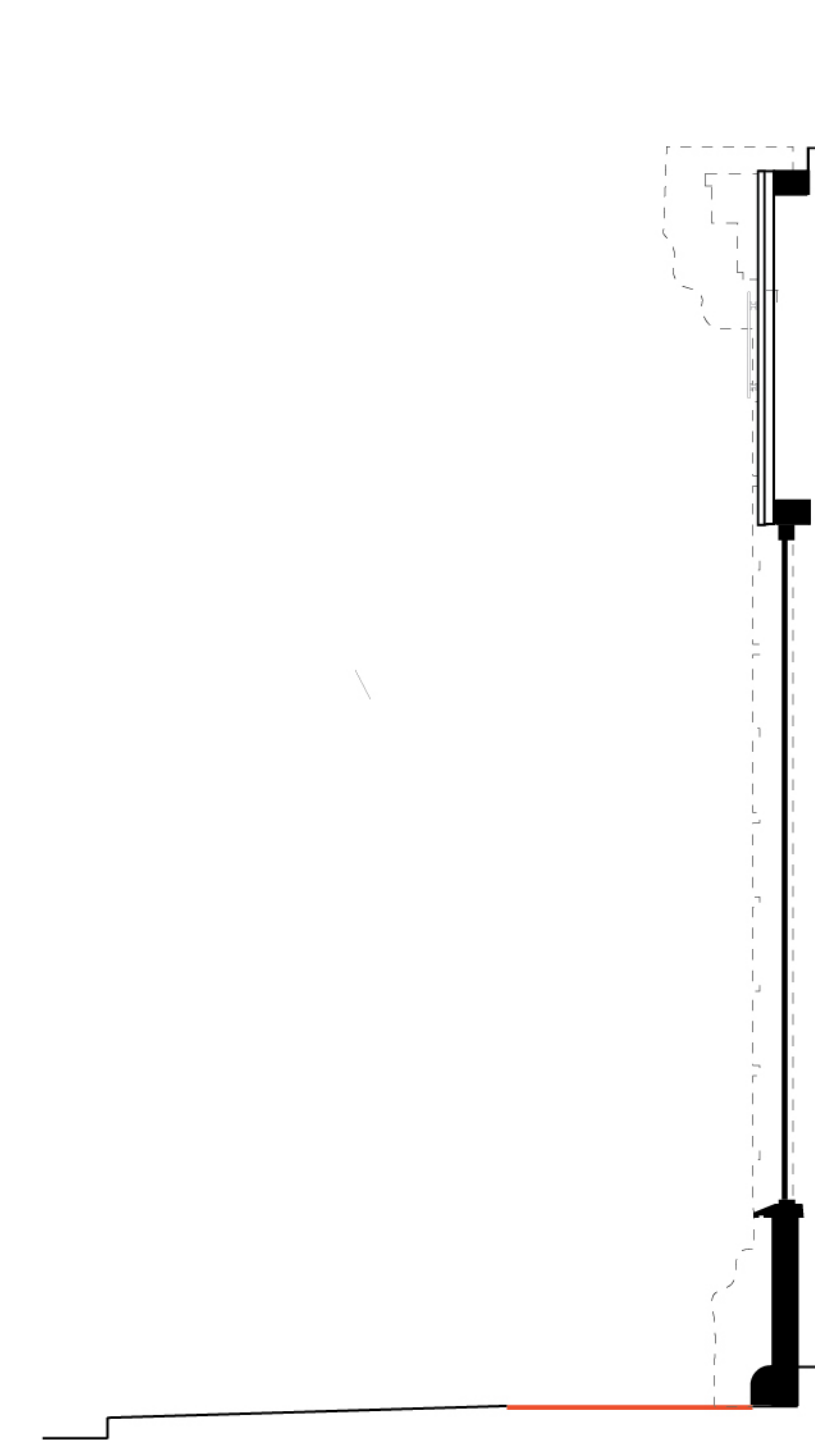

EXISTING - FRONT VIEW

Scale 1:25 on A1

EXISTING - SIDE VIEW

Scale 1:25 on A1

FASCIA DETAILS FOR PLANNING APPLICATION

LIGHTING:	STATIC ILLUMINATION FROM ABOVE NOT TO EXCEED 200 LUMENS
COLOUR:	FASCIA AND SHOPFRONT TO BE REBRANDED TO RAL WHITE (TBC) FILASTERS PAINTED WHITE/BRICKWORK RENDERED SHOPFRONT PAINTED RAL WHITE (TBC)
DIMENSIONS:	TIMBER FASCIA TO PROJECT NO MORE THAN 100MM FASCIA LENGTH 5000MM, HEIGHT 750MM

CLIENT:	MIMI HOLIDAY
DRAWING NUMBER:	TL/AMH-PH/P01
DATE:	DATE05/12/17
DRAWN BY:	DRAWN BY/TIM LOWTON
DESIGNED BY:	DESIGNED BY/TIM LOWTON
SITE ADDRESS:	107 REGENT'S PARK ROAD PRIMROSE HILL LONDON NW1 8UR
SCALE:	1:25 ON A1
REVISIONS:	7
DIMENSIONS:	ALL DIMENSIONS IN MM (SUBJECT TO SURVEY)