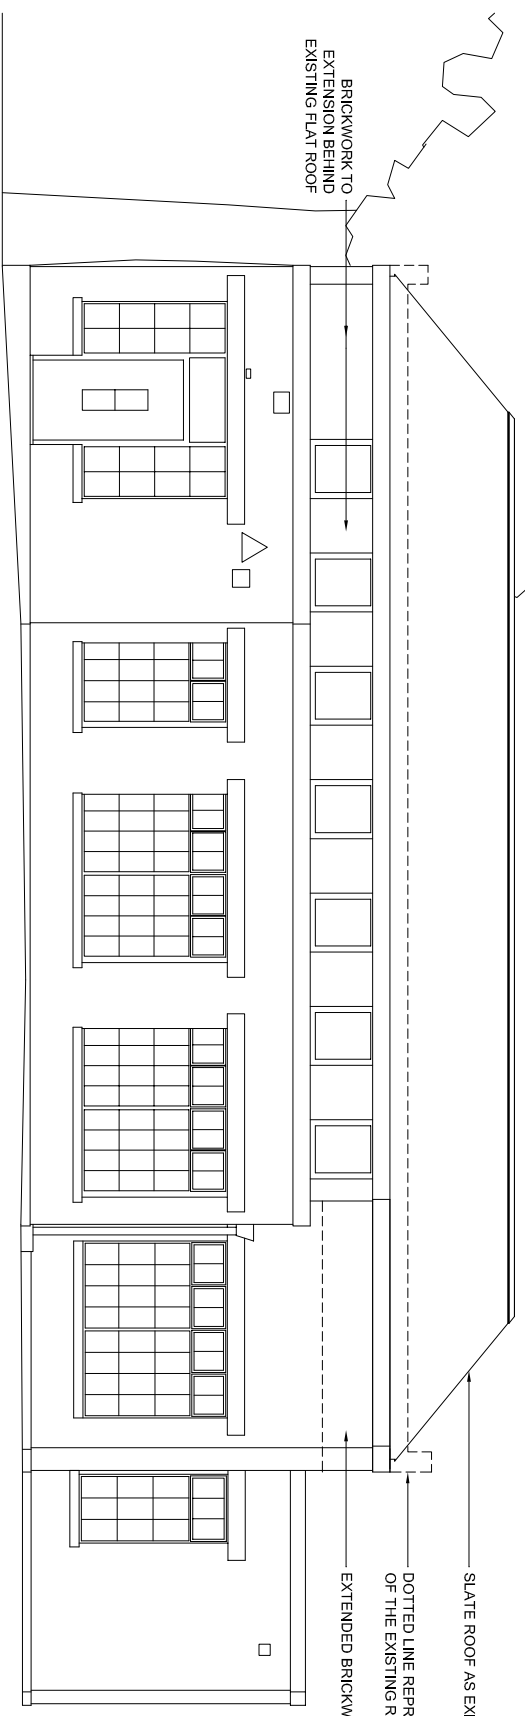

NOTES

Datum 30,00m AOD

ELEVATION A

Datum 30,00m AOD

ELEVATION B

Datum 30,00m AOD

ELEVATION C

Datum 30,00m AOD

ELEVATION D

**dexter
moren
associates**
architecture urban design
interior design creative media
www.dextermoren.com

57d
jamestown road
london nw1 7db
UK

t: 020 7267 4440
f: 020 7267 6044

A Issued for Planning
rev amendments

23.06.09
date

SC
by
HotSauce TV Ltd.

project
57c Jamestown Road, London NW1

drawing title
Proposed Elevations

drawing status
PLANNING

scale
1:100 @ A3
NTS @ A4

date
21.05.09

drawn by
SC

checked by
WV

job no.
0720

drawing no.
PL-005

revision
A