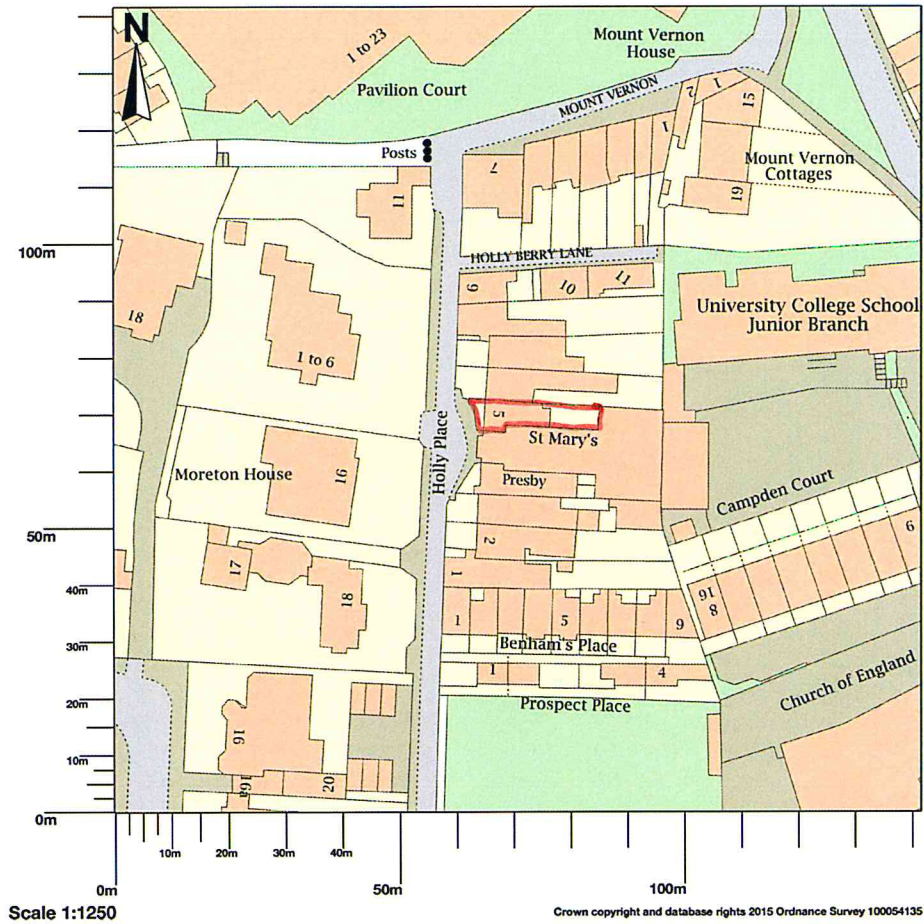

5 Holly Place, London, NW3 6QU

Map area bounded by: 526167,185729 526309,185871. Produced on 12 December 2017 from the OS National Geographic Database. Reproduction in whole or part is prohibited without the prior permission of Ordnance Survey. © Crown copyright 2017. Supplied by UKPlanningMaps.com a licensed OS partner (100054135). Unique plan reference: p2b/209526/286332