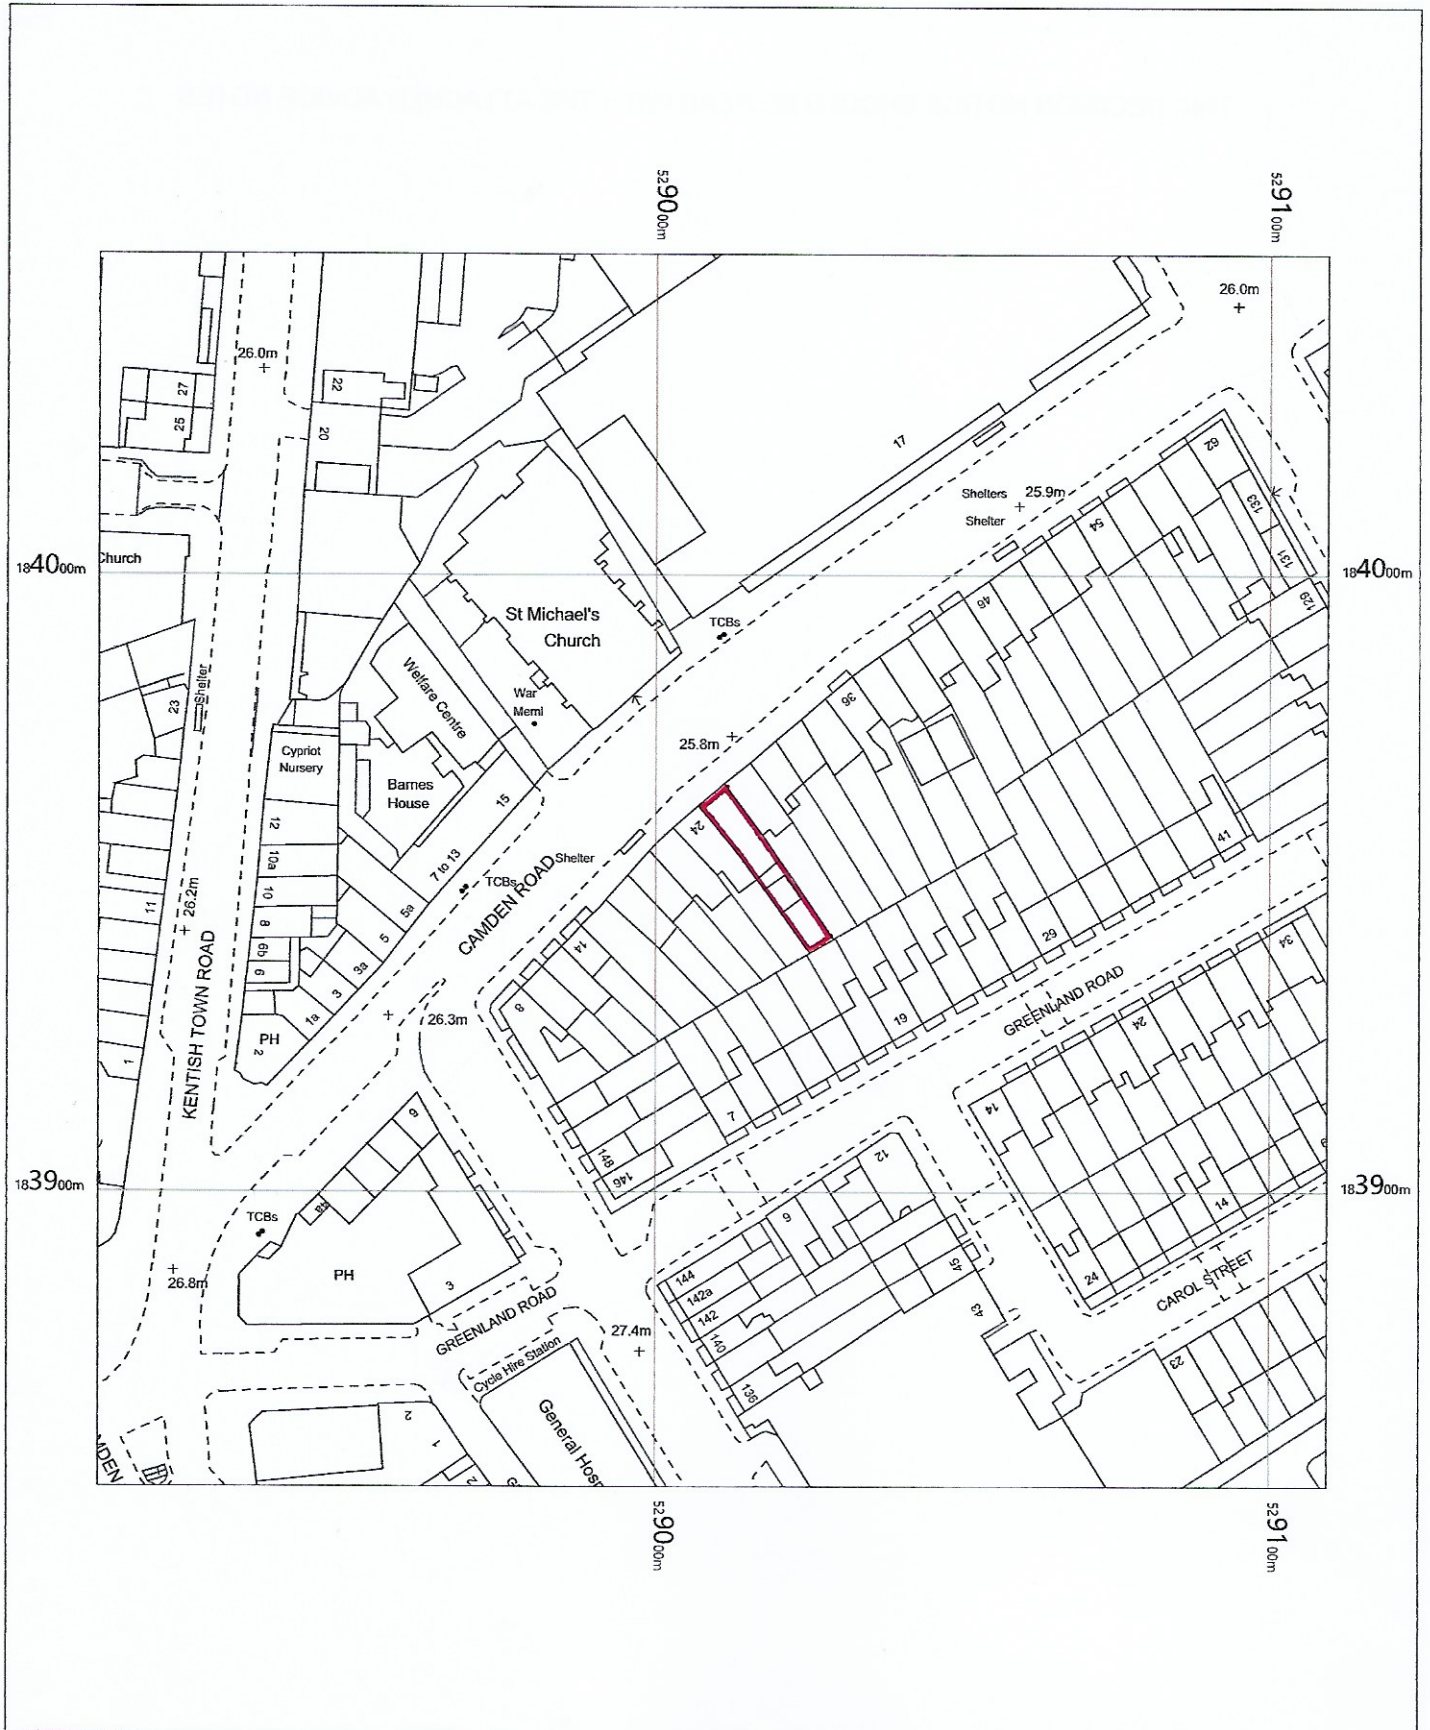

18 & 26 Camden Road

RAWHIDE

OS MasterMap 1250/2500/10000 scale
 Thursday, October 26, 2017, ID: BLJT-00665134
www.planningapplicationmaps.co.uk

1:1250 scale print at A4, Centre: 529009 E, 183952 N

©Crown Copyright Ordnance Survey. Licence no. 100051661