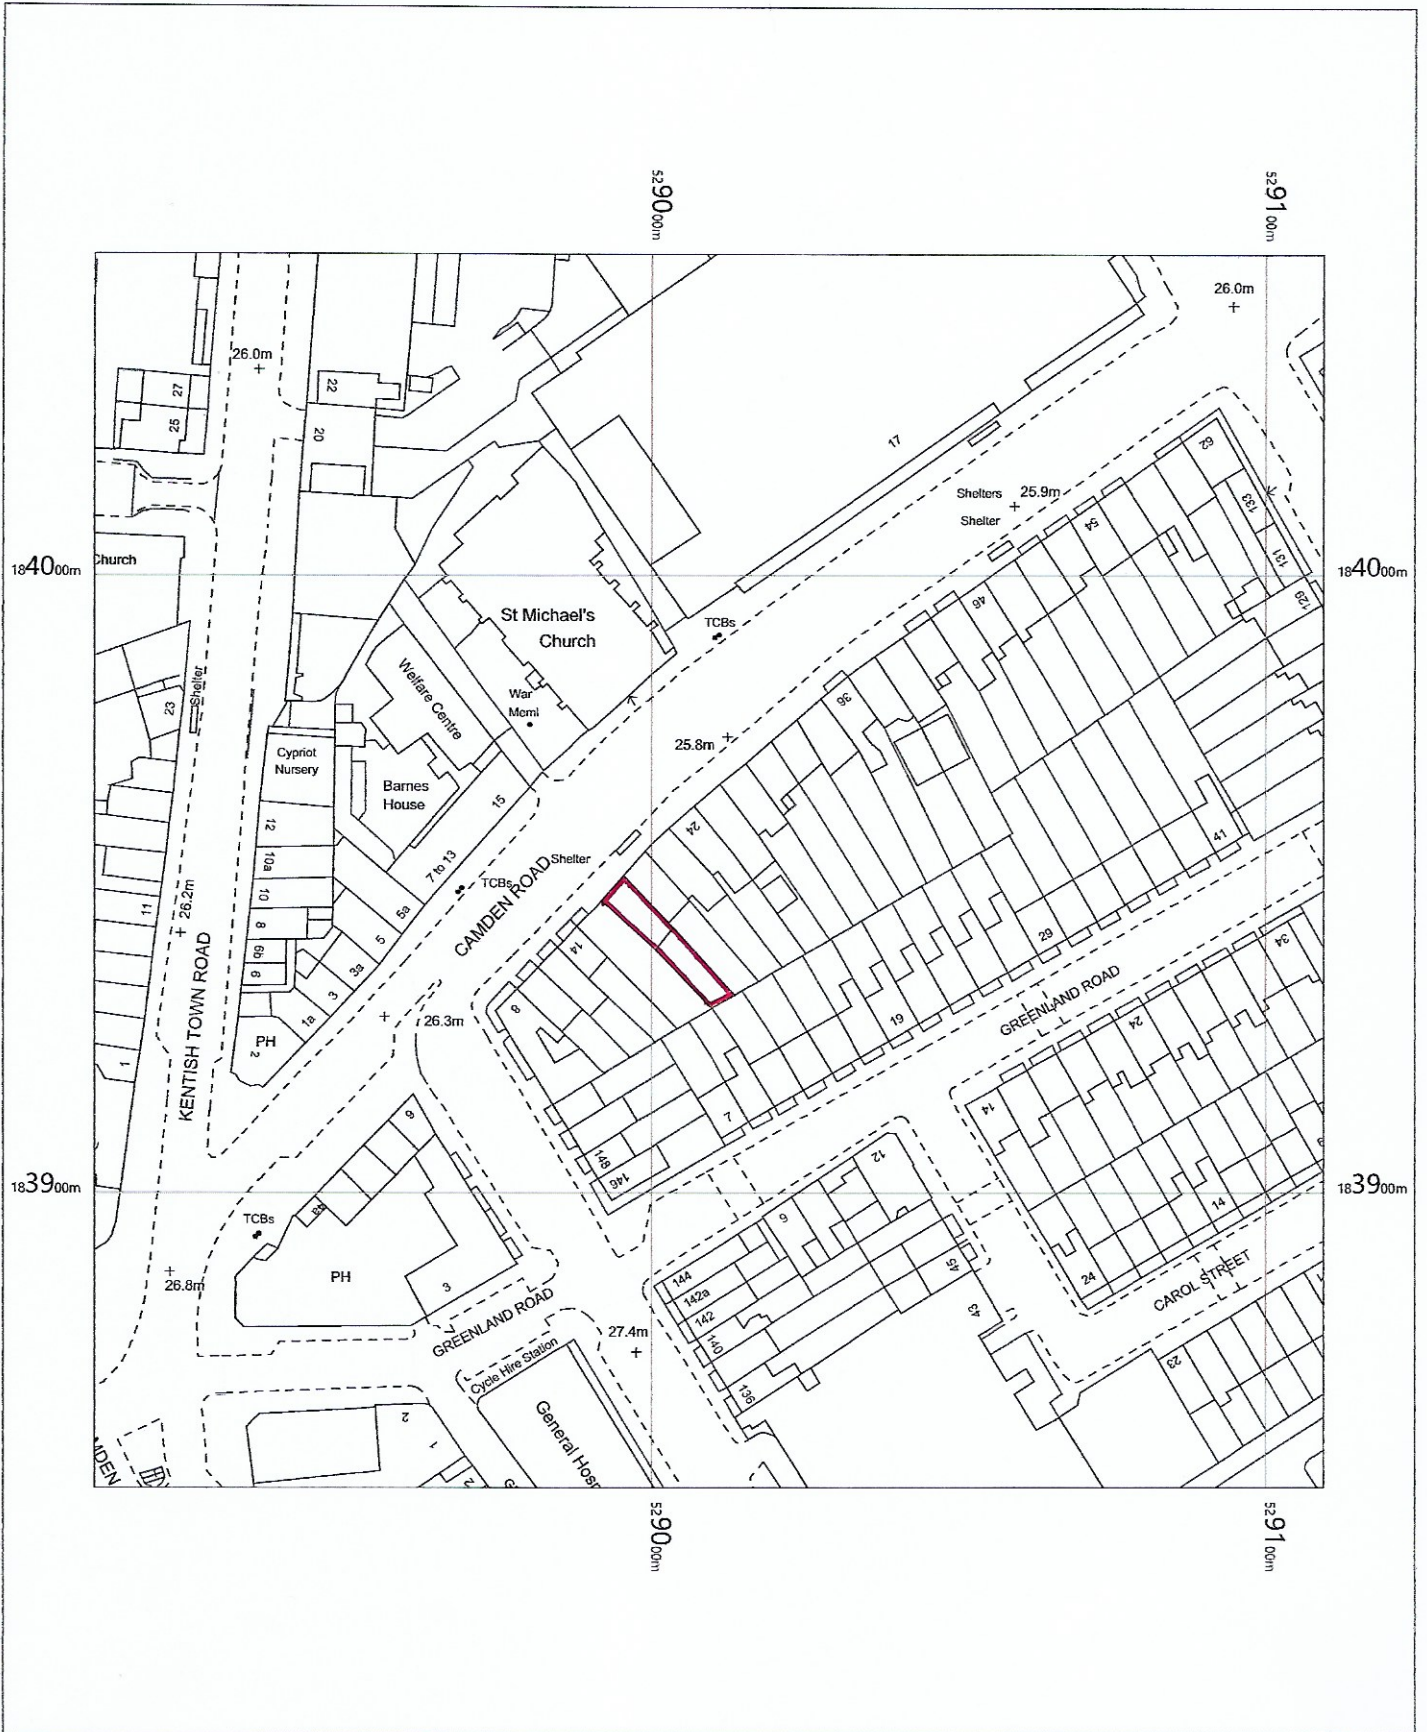

# 18 & 26 Camden Road

SOM MARKET  
CENTRE

OS MasterMap 1250/2500/10000 scale  
Thursday, October 26, 2017, ID: BLJT-00665134  
[www.planningapplicationmaps.co.uk](http://www.planningapplicationmaps.co.uk)

1:1250 scale print at A4, Centre: 529009 E, 183952 N

©Crown Copyright Ordnance Survey. Licence no. 100051661