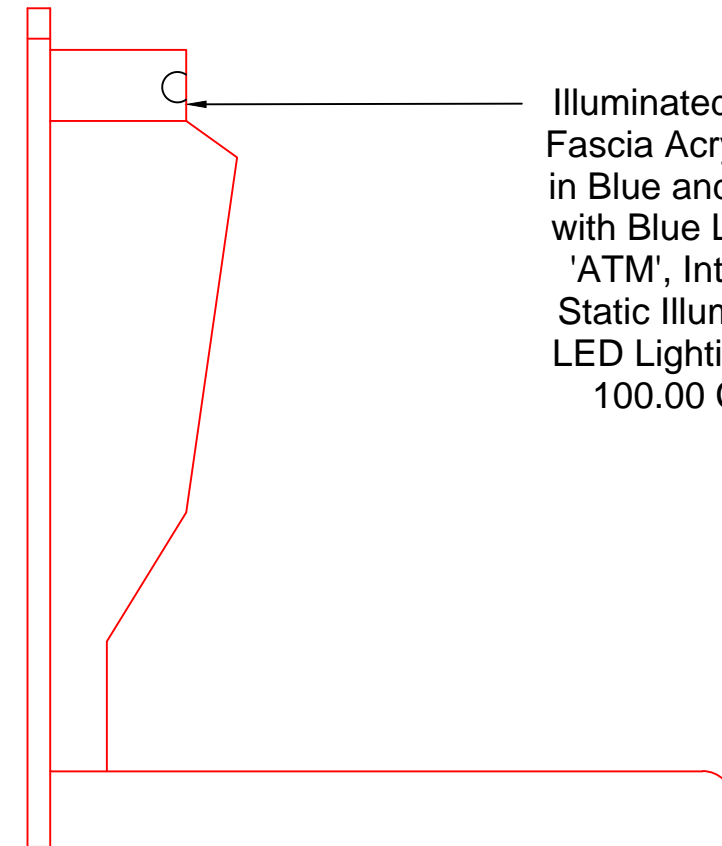

ATM Elevation

Illuminated Top of Fascia Acrylic Sign in Blue and Yellow with Blue Lettering 'ATM', Internally Static Illumination LED Lighting Strip 100.00 CD/M

ATM Section

Illuminated Top of Fascia Acrylic Sign in Blue and Yellow with Blue Lettering 'ATM', Internally Static Illumination LED Lighting Strip 100.00 CD/M

PROJECT TITLE: ATM Elevation, ATM Section

 Euronet Self Serv 26
 Fascia Details