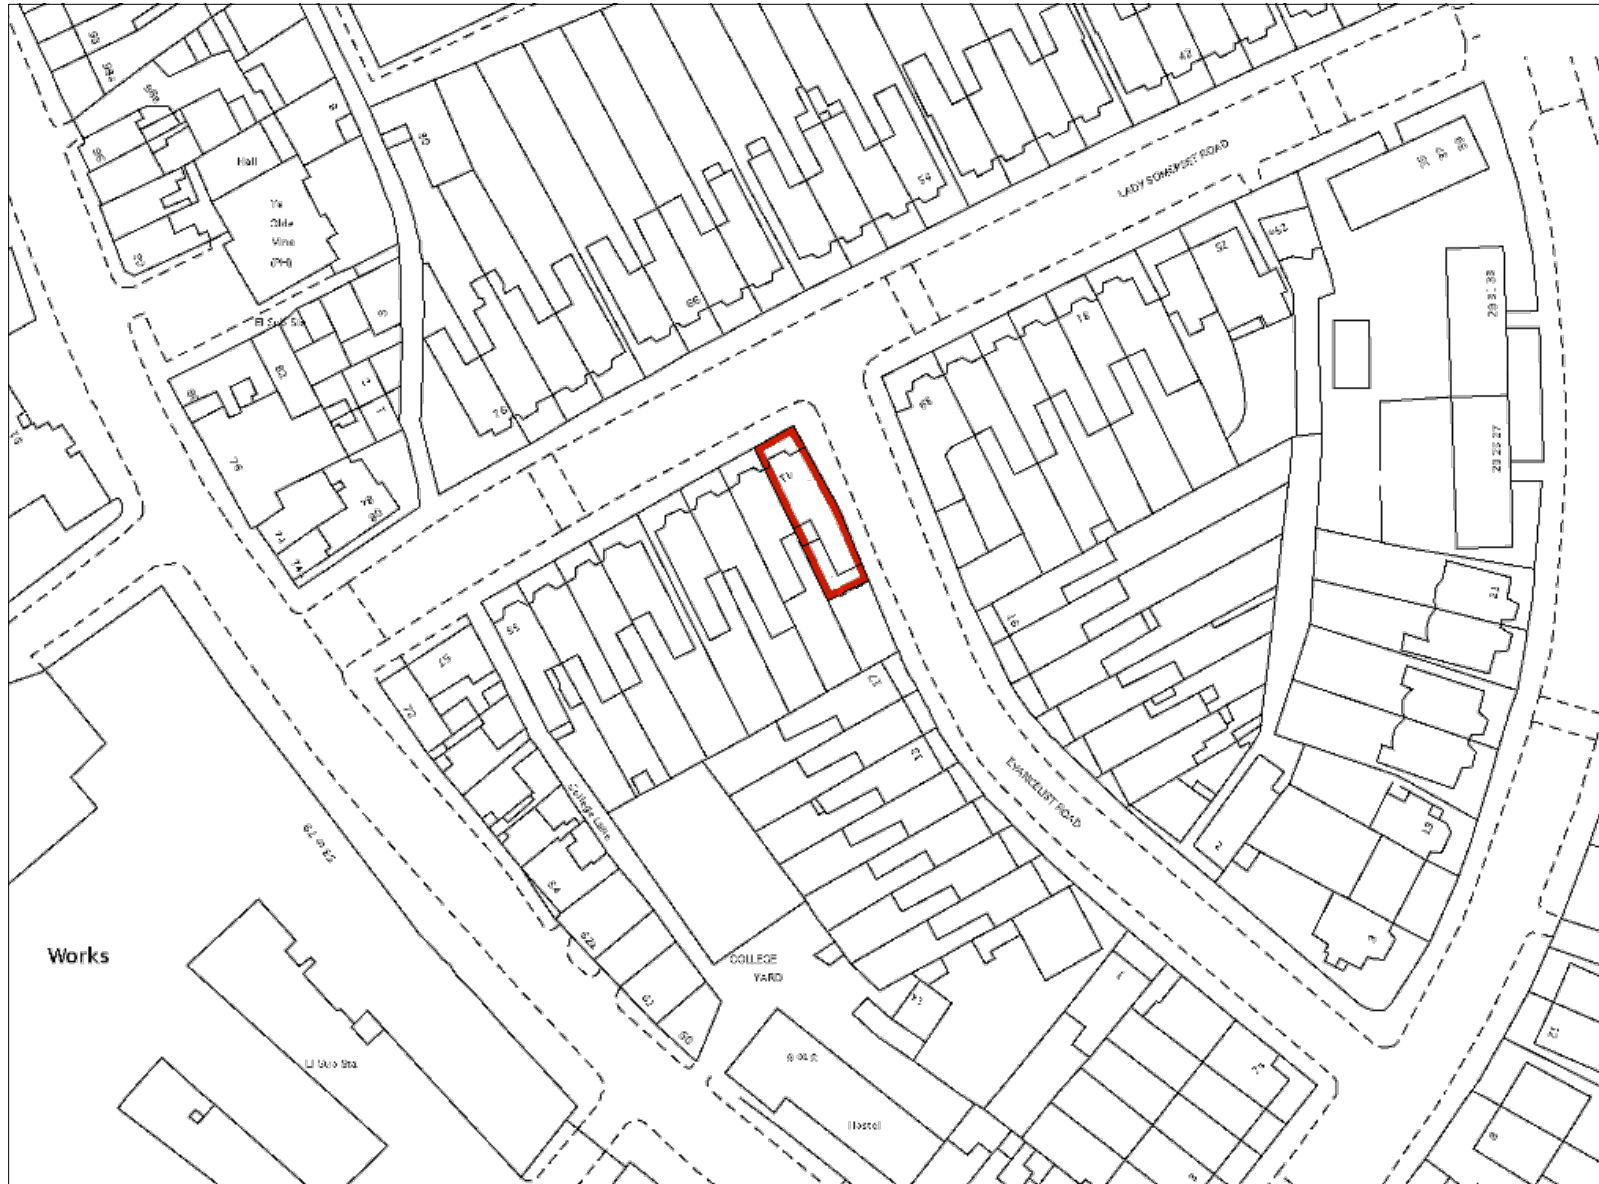

scale 1:1250
10m
50m
100m

arts lettres techniques ARCHITECT Arts Lettres Techniques Limited 2017

revisions

33A ARLINGTON ROAD LONDON NW1 7ES T: (020) 7383 4778

architect@artslettres.com

ALL DIMENSIONS MUST BE VERIFIED ON SITE

PROJECT 41a LADY SOMERSET ROAD

NUMBER LSR 00

SCALE 1:1250 @ A4

SUBJECT LOCATION PLAN

REVISION

DATE 01/12/17