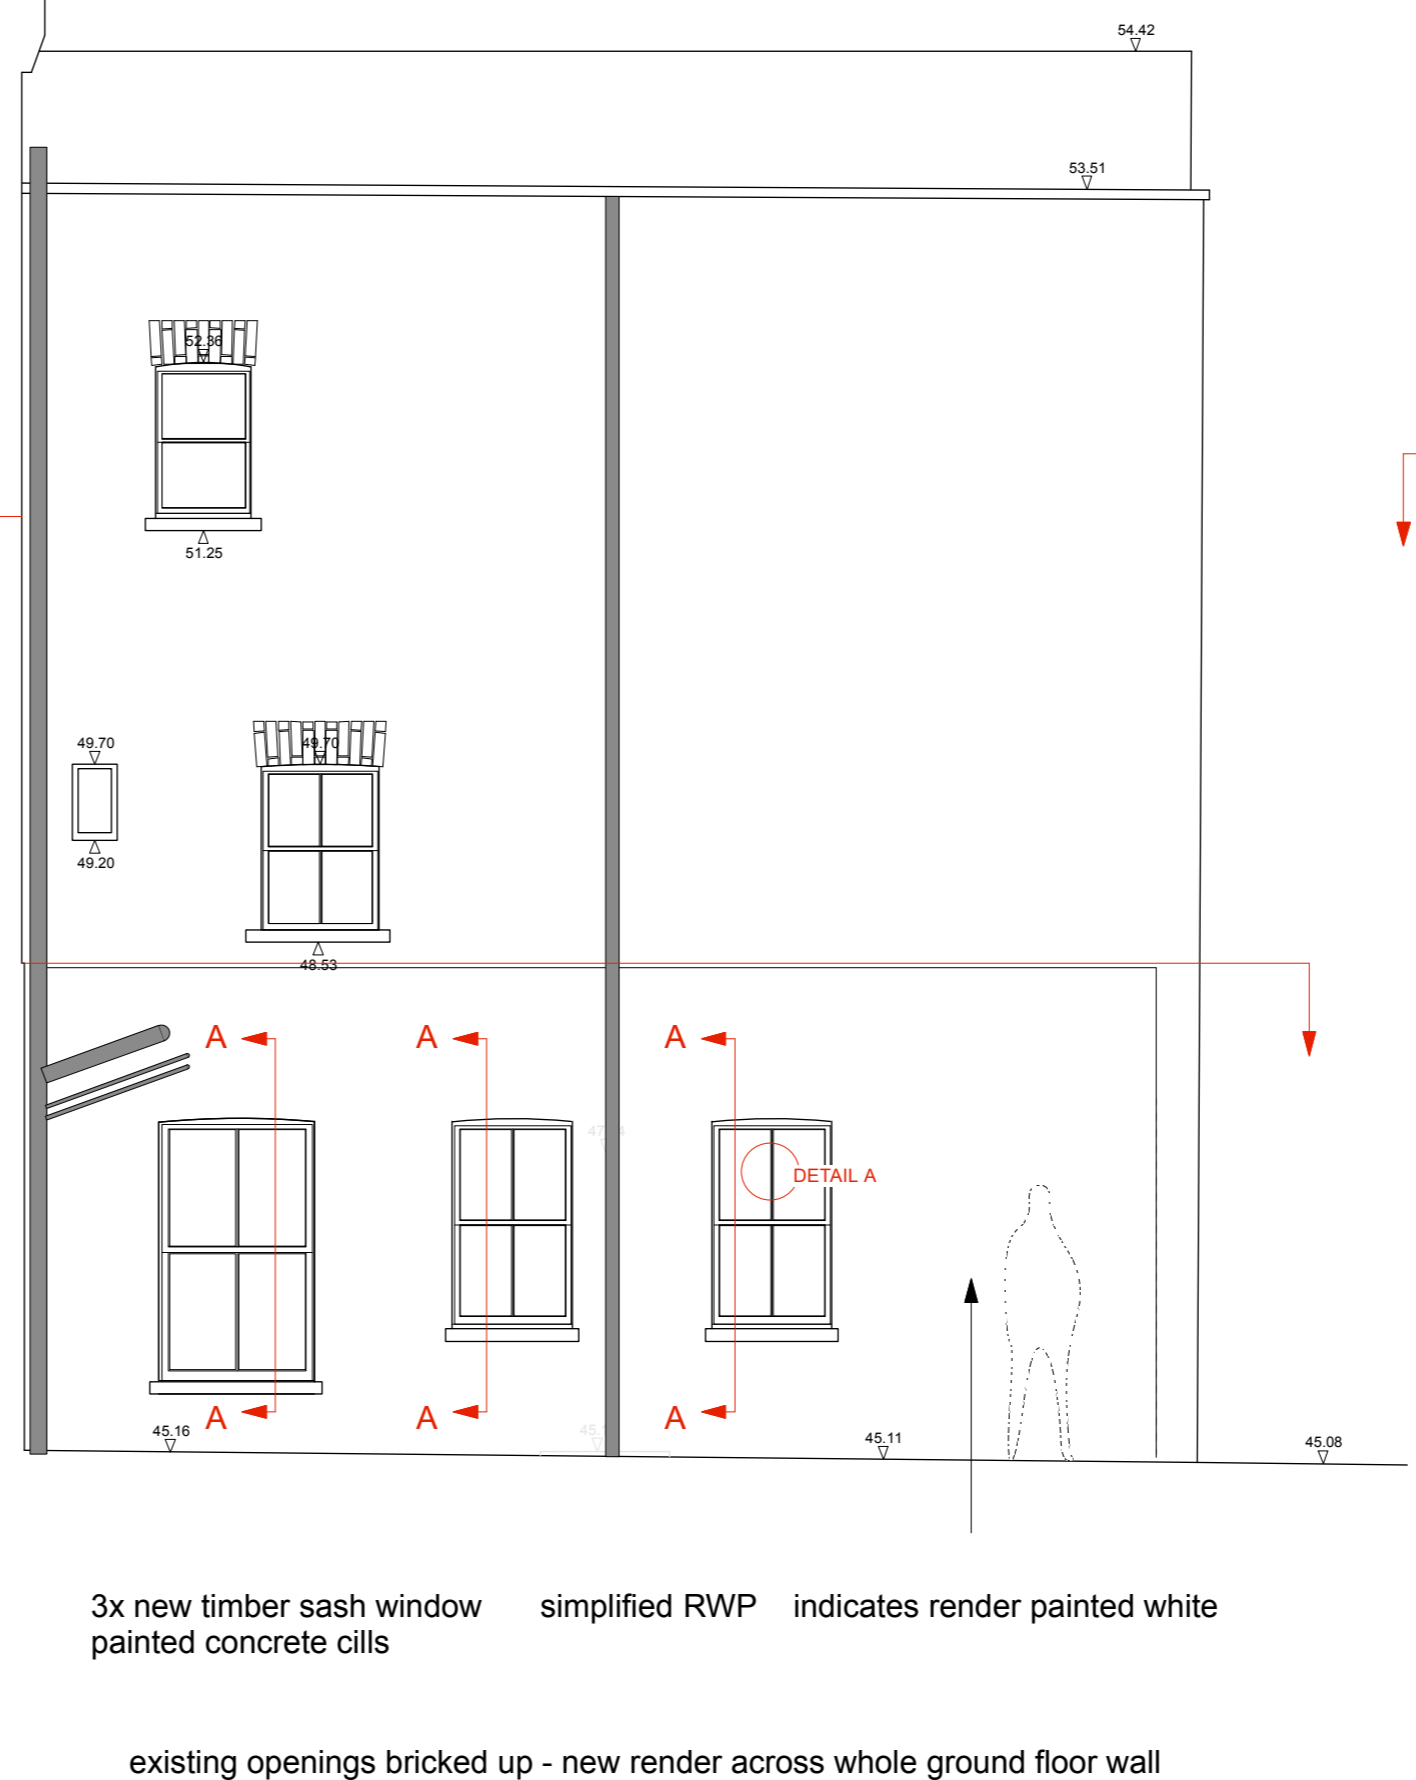

GARDEN ELEVATION - WEST

**A**  
GLAZING BAR  
ALL WINDOWS  
DETAIL 1:1

existing openings bricked up - new render across whole ground floor wall

REAR ELEVATION - SOUTH