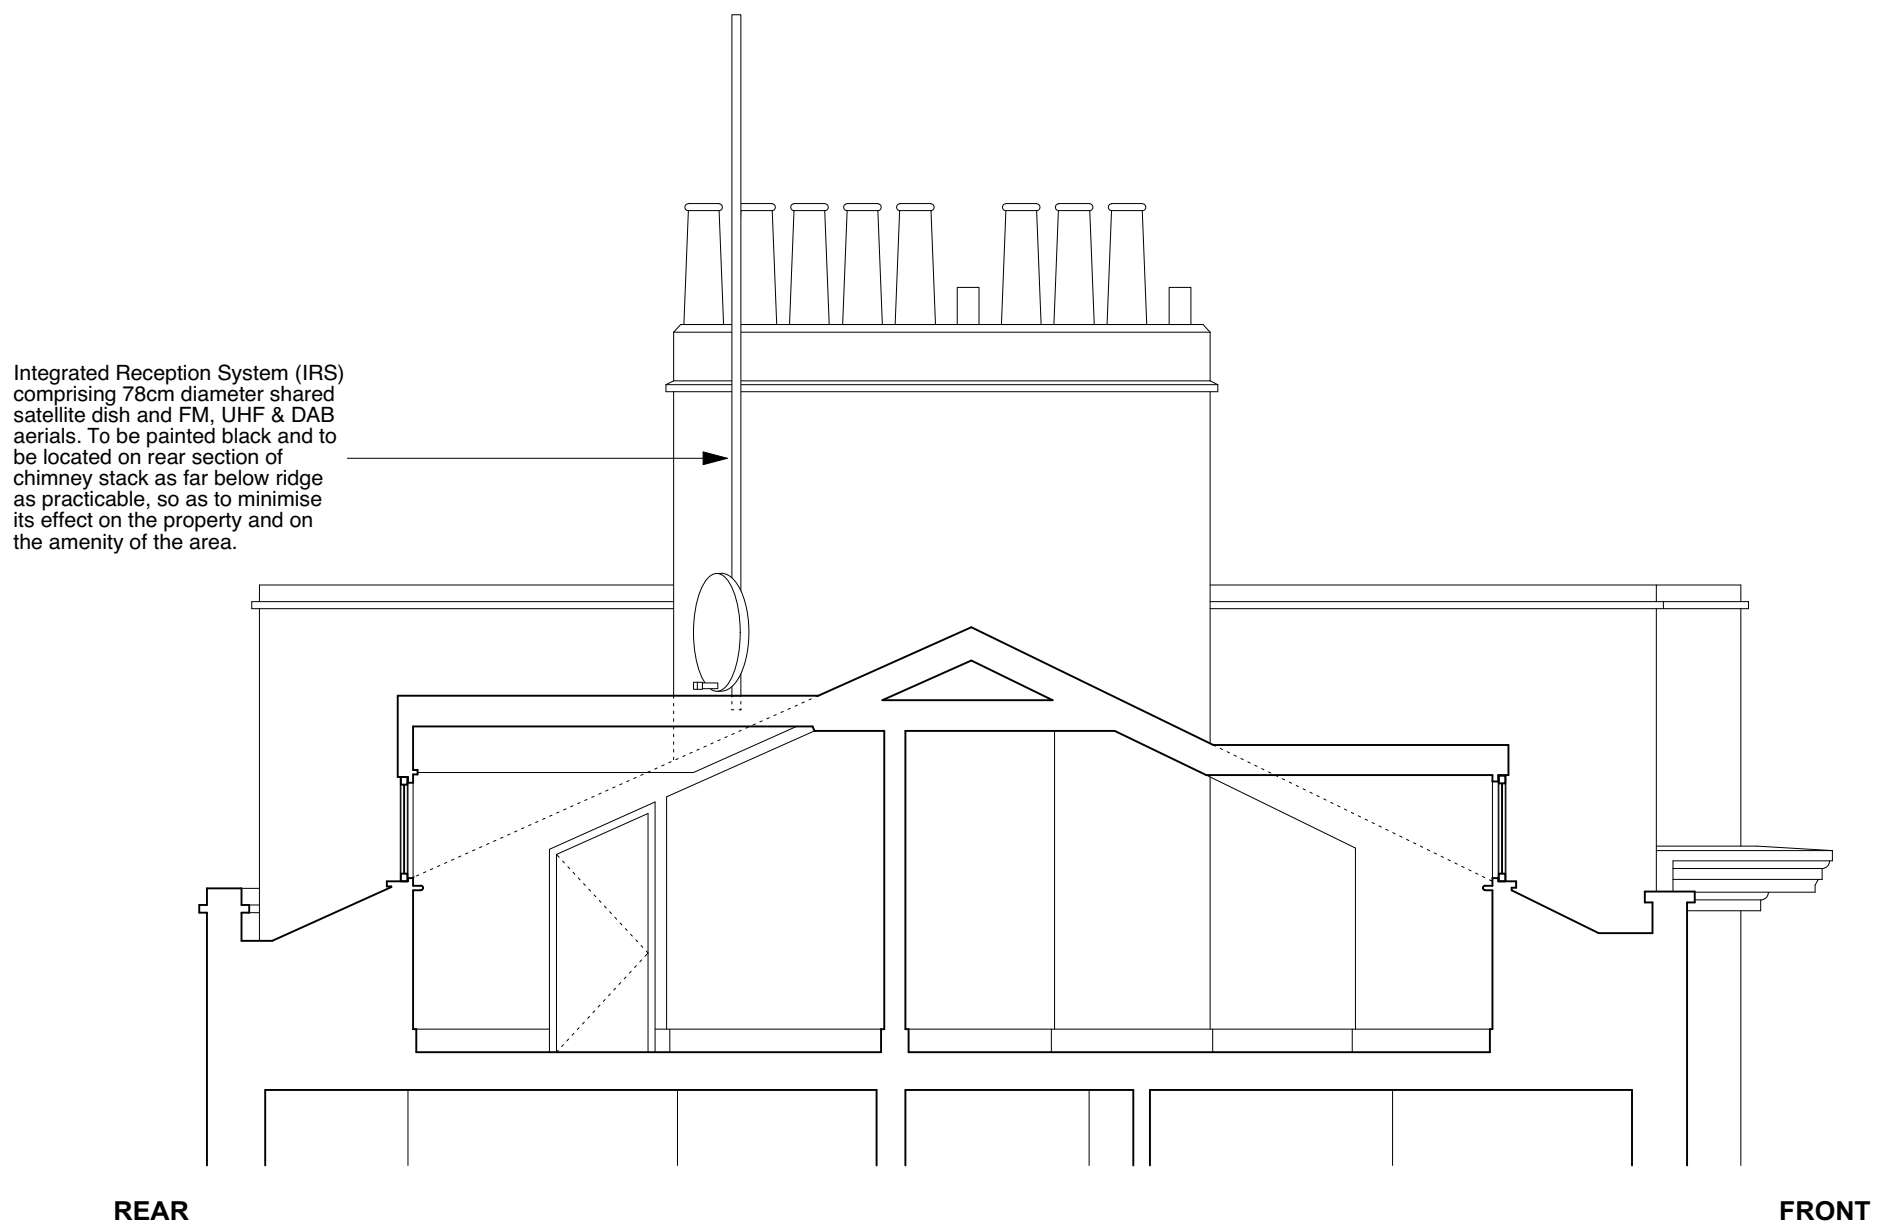

CONSTRUCTION KEY	
	existing retained
	line over/under/behind
	demolished
	new construction

**EXAMPLE OF IRS INSTALLATION - SATELLITE DISH (PAINTED BLACK), TV & RADIO AERIALS (at 33 FREDERICK STREET)**

	PROJECT 5 ARCHITECTURE LLP 8 Waterson Street London E2 8HL T: +44 (0)20 7739 9131 F: +44 (0)20 7739 3687 E: info@p5a.co.uk	job title <b>23 FREDERICK STREET, LONDON WC1X 0NF</b>	scale <b>1:50 @ A3</b>	drawn <b>SA</b>	drawing no. <b>6214-FS23-P09</b>
	drawing <b>PROPOSED TV AERIAL INSTALLATION</b>	date <b>NOV 2017</b>	checked <b>XX</b>		