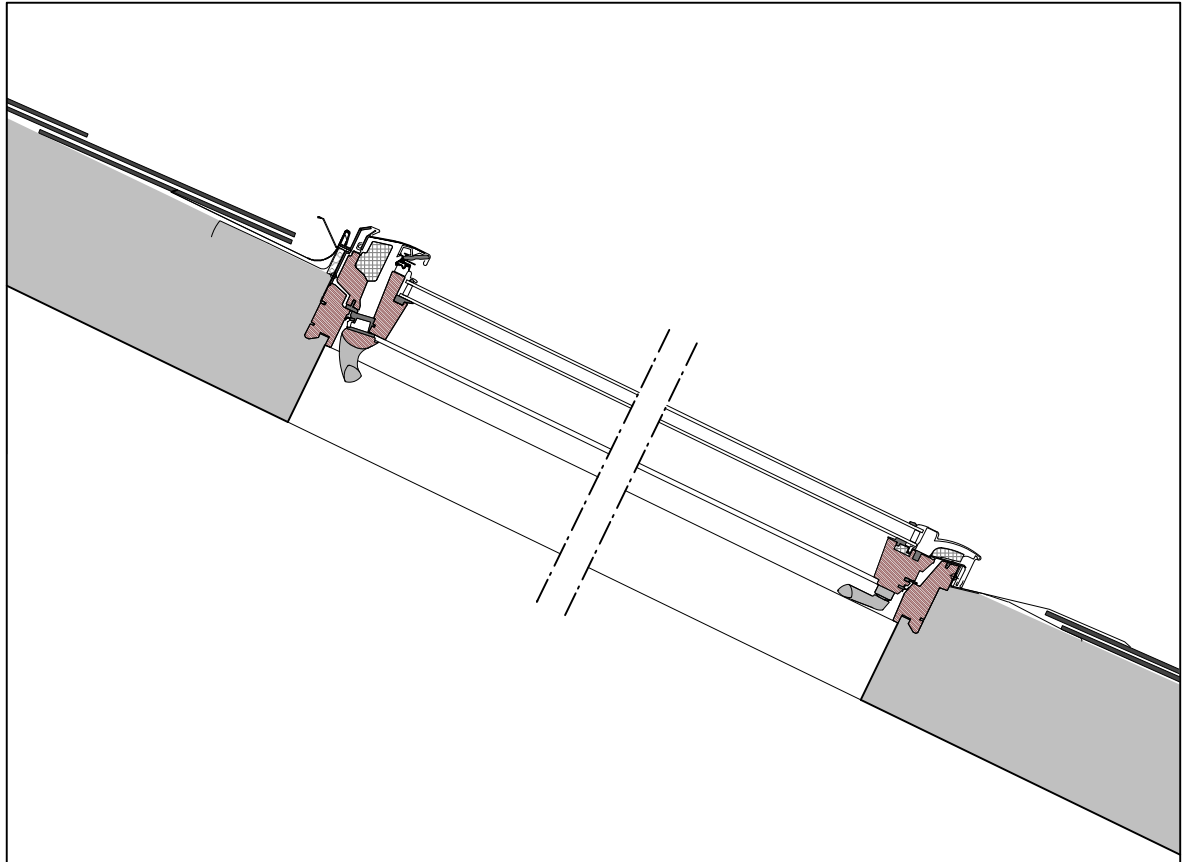

EXAMPLE OF VELUX CONSERVATION ROOFLIGHT INSTALLATION (WITH RECESSED FLASHING KIT)

VELUX CONSERVATION ROOFLIGHT DETAIL WITH RECESSED FLASHING KIT (1:10)

EXAMPLE OF IRS INSTALLATION - SATELLITE DISH (PAINTED BLACK), TV & RADIO AERIALS (at 33 FREDERICK STREET)

Integrated Reception System (IRS) comprising 78cm diameter shared satellite dish and FM, UHF & DAB aerials. To be painted black and to be located on rear section of chimney stack as far below ridge as practicable, so as to minimise its effect on the property and on the amenity of the area.