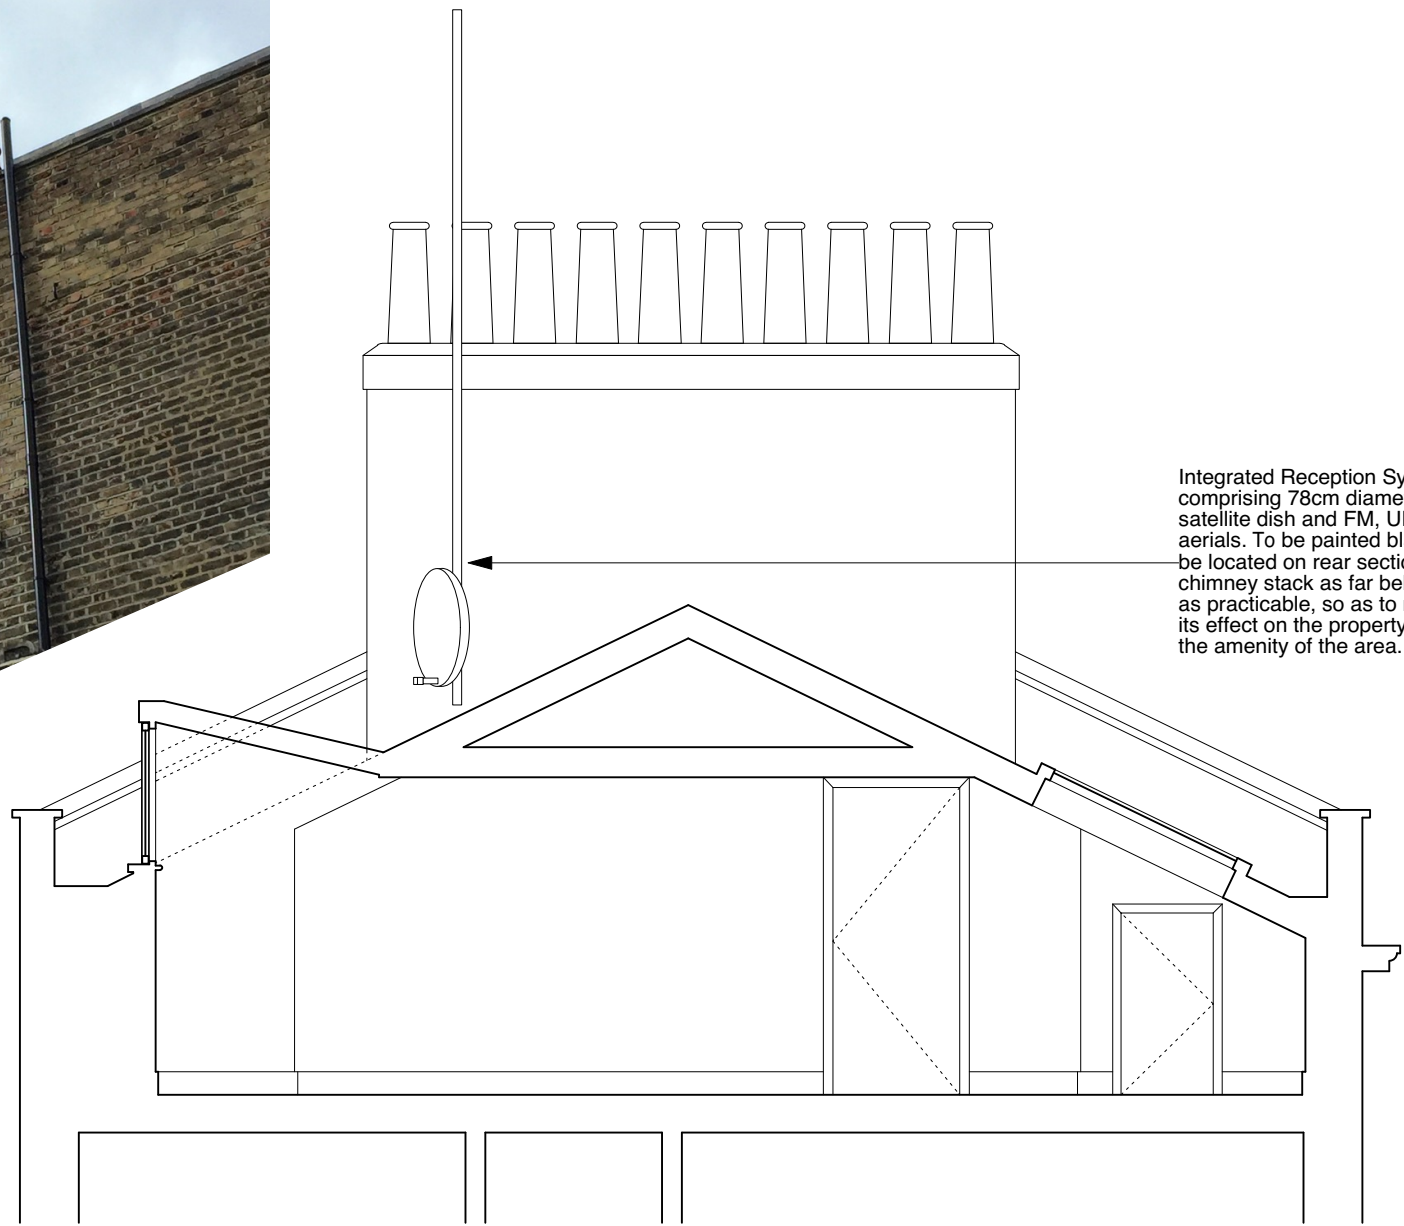

EXAMPLE OF VELUX CONSERVATION ROOFLIGHT INSTALLATION (WITH RECESSED FLASHING KIT)

VELUX CONSERVATION ROOFLIGHT DETAIL WITH RECESSED FLASHING KIT (1:10)

EXAMPLE OF IRS INSTALLATION - SATELLITE DISH (PAINTED BLACK), TV & RADIO AERIALS (at 33 FREDERICK STREET)

Integrated Reception System (IRS) comprising 78cm diameter shared satellite dish and FM, UHF & DAB aerials. To be painted black and to be located on rear section of chimney stack as far below ridge as practicable, so as to minimise its effect on the property and on the amenity of the area.

REAR

FRONT