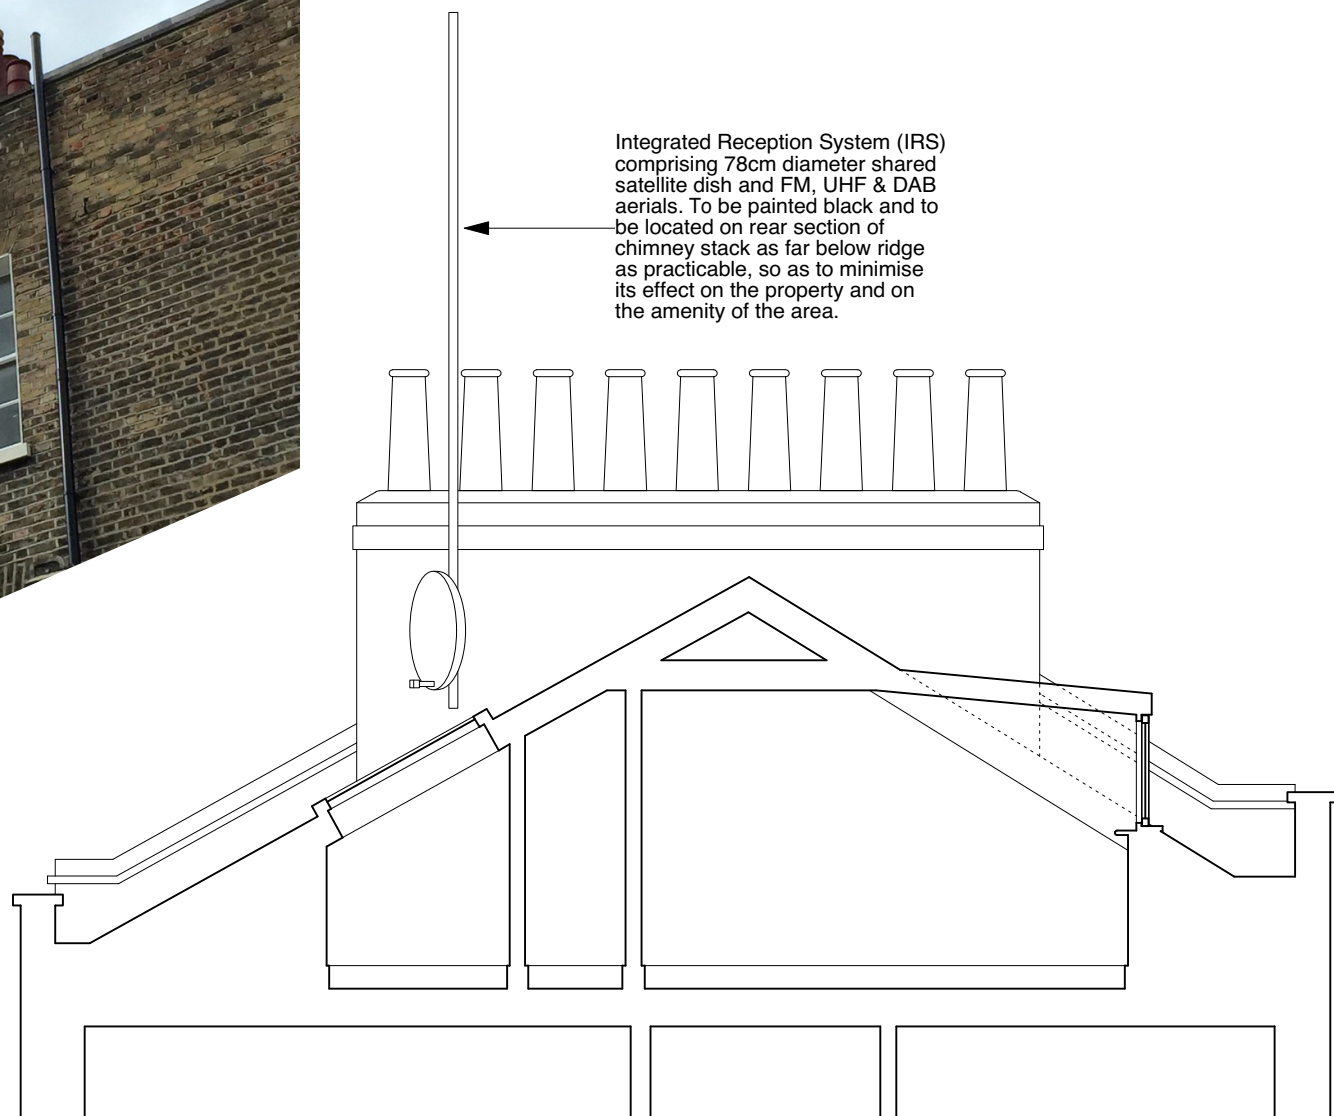

EXAMPLE OF VELUX CONSERVATION ROOFLIGHT INSTALLATION (WITH RECESSED FLASHING KIT)

VELUX CONSERVATION ROOFLIGHT DETAIL WITH RECESSED FLASHING KIT (1:10)

EXAMPLE OF IRS INSTALLATION - SATELLITE DISH (PAINTED BLACK), TV & RADIO AERIALS (at 33 FREDERICK STREET)

Integrated Reception System (IRS) comprising 78cm diameter shared satellite dish and FM, UHF & DAB aerials. To be painted black and to be located on rear section of chimney stack as far below ridge as practicable, so as to minimise its effect on the property and on the amenity of the area.

REAR

FRONT