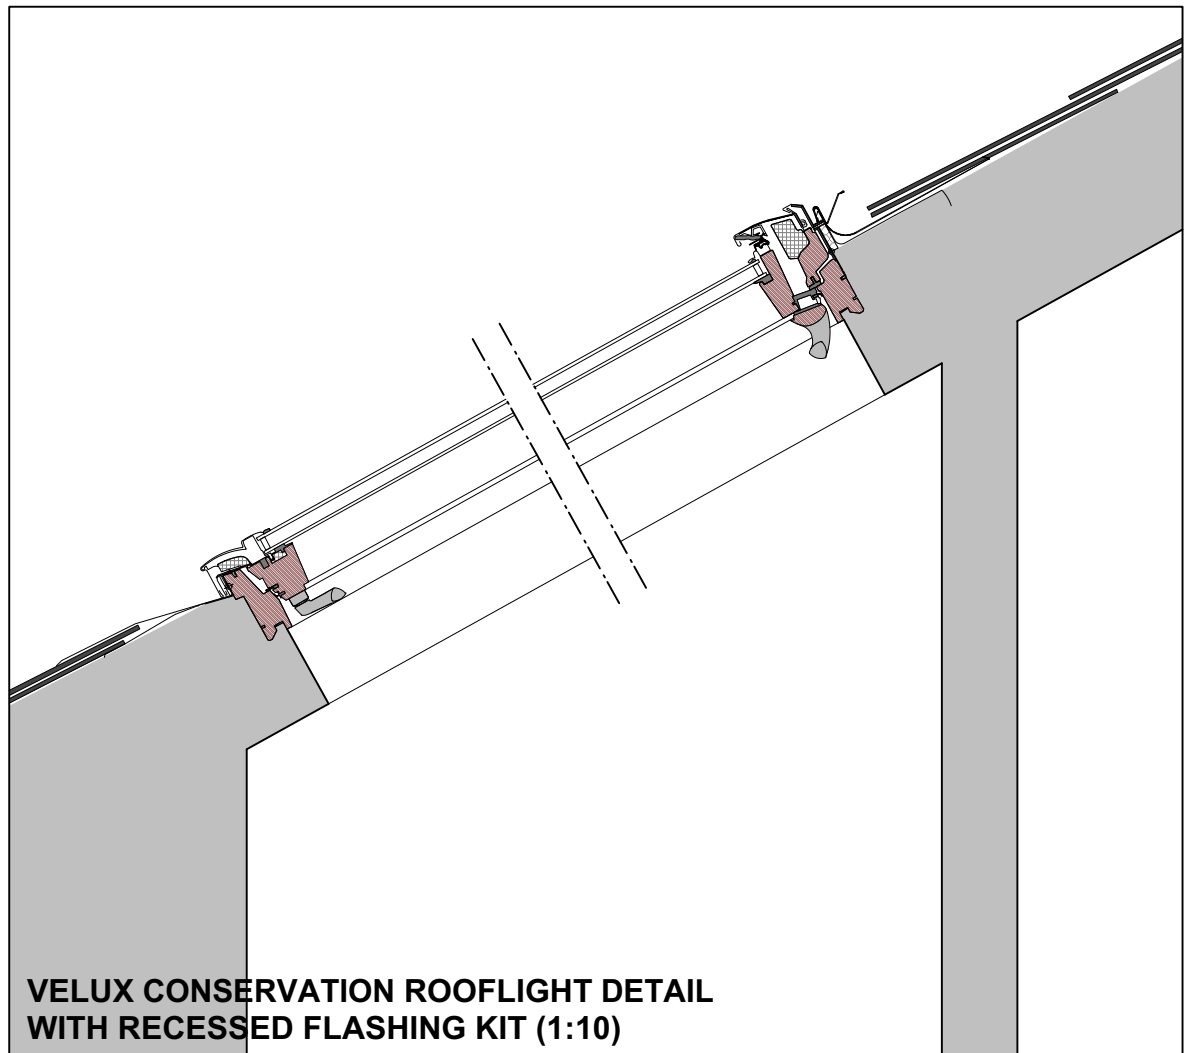

EXAMPLE OF VELUX CONSERVATION ROOFLIGHT INSTALLATION (WITH RECESSED FLASHING KIT)

VELUX CONSERVATION ROOFLIGHT DETAIL WITH RECESSED FLASHING KIT (1:10)

EXAMPLE OF IRS INSTALLATION - SATELLITE DISH (PAINTED BLACK), TV & RADIO AERIALS (at 33 FREDERICK STREET)

Integrated Reception System (IRS) comprising 78cm diameter shared satellite dish and FM, UHF & DAB aerials. To be painted black and to be located on rear section of chimney stack as far below ridge as practicable, so as to minimise its effect on the property and on the amenity of the area.