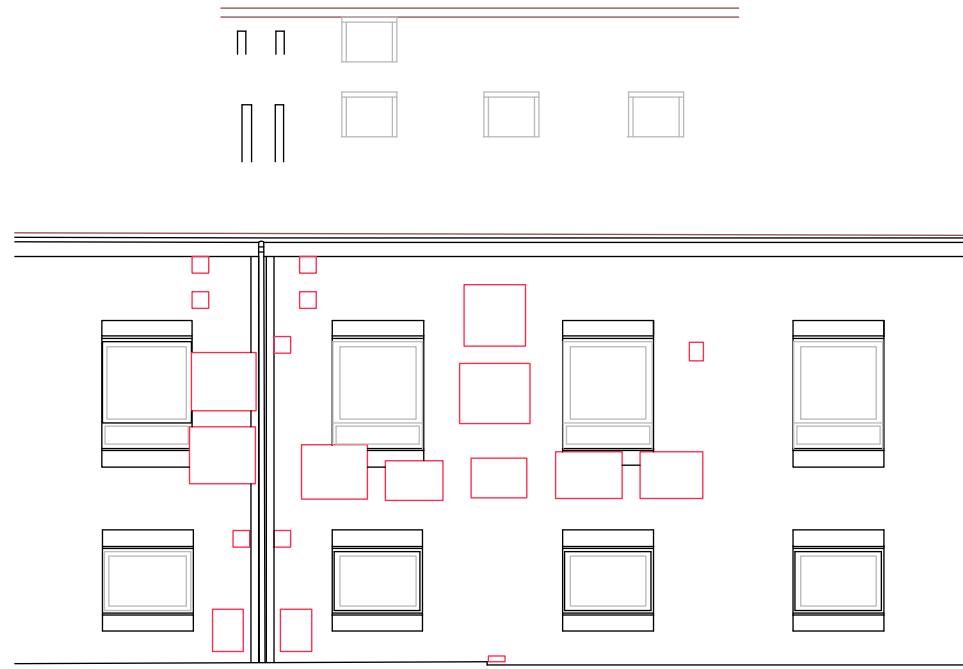

Notes

**GA ELEVATION -
EXISTING FRONT ELEVATION**
SCALE: 1:100 @ A3

**GA ELEVATION -
EXISTING REAR ELEVATION**
SCALE: 1:100 @ A3

**GA SECTION AA -
EXISTING**
SCALE: 1:100 @ A3

REV A - 04/12/17 -

Project
085_2 Torriano Mews
Client
EMMARENTIA INVESTMENTS Limited

Drawing Title
EXISTING LAYOUT -
FRONT AND REAR ELEVATIONS
AND SECTION AA

Scale Date Created
1:100 @ A3 21.06.17

Drawing Number
TRS085_Planning_EX_01

T R STUDIO
ARCHITECTURE + INTERIORS

T R Studio
2Northdown Street
Kings Cross
London
N1 9BG