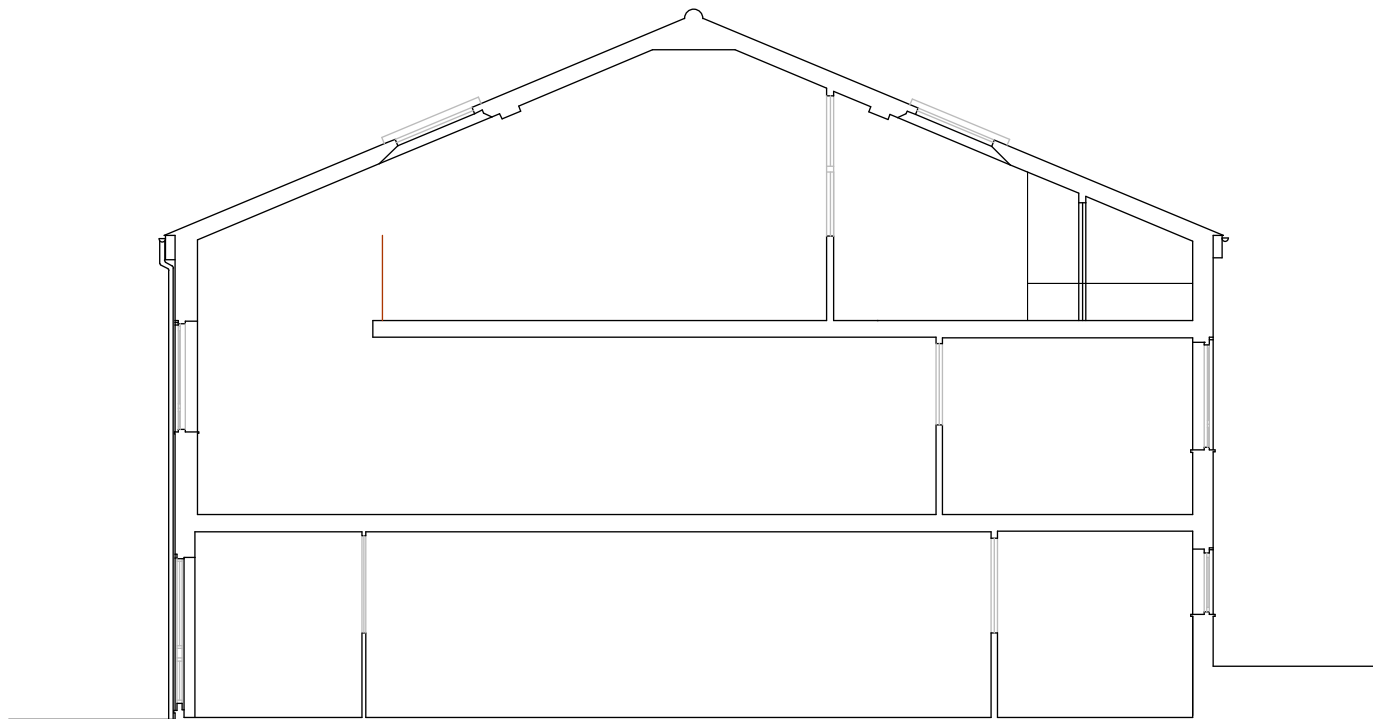

Notes

**GA ELEVATION -
EXISTING FRONT ELEVATION**
SCALE: 1:100 @ A3

**GA ELEVATION -
EXISTING REAR ELEVATION**
SCALE: 1:100 @ A3

**GA SECTION AA -
EXISTING**
SCALE: 1:100 @ A3

REV A - 04/12/17 -

Project
085_2 Torriano Mews
Client
EMMARENTIA INVESTMENTS Limited

Drawing Title
EXISTING LAYOUT -
FRONT AND REAR ELEVATIONS
AND SECTION AA

Scale Date Created
1:100 @ A3 21.06.17

Drawing Number
TRS085_Planning_EX_01

T R STUDIO
ARCHITECTURE + INTERIORS

T R Studio
2Northdown Street
Kings Cross
London
N1 9BG