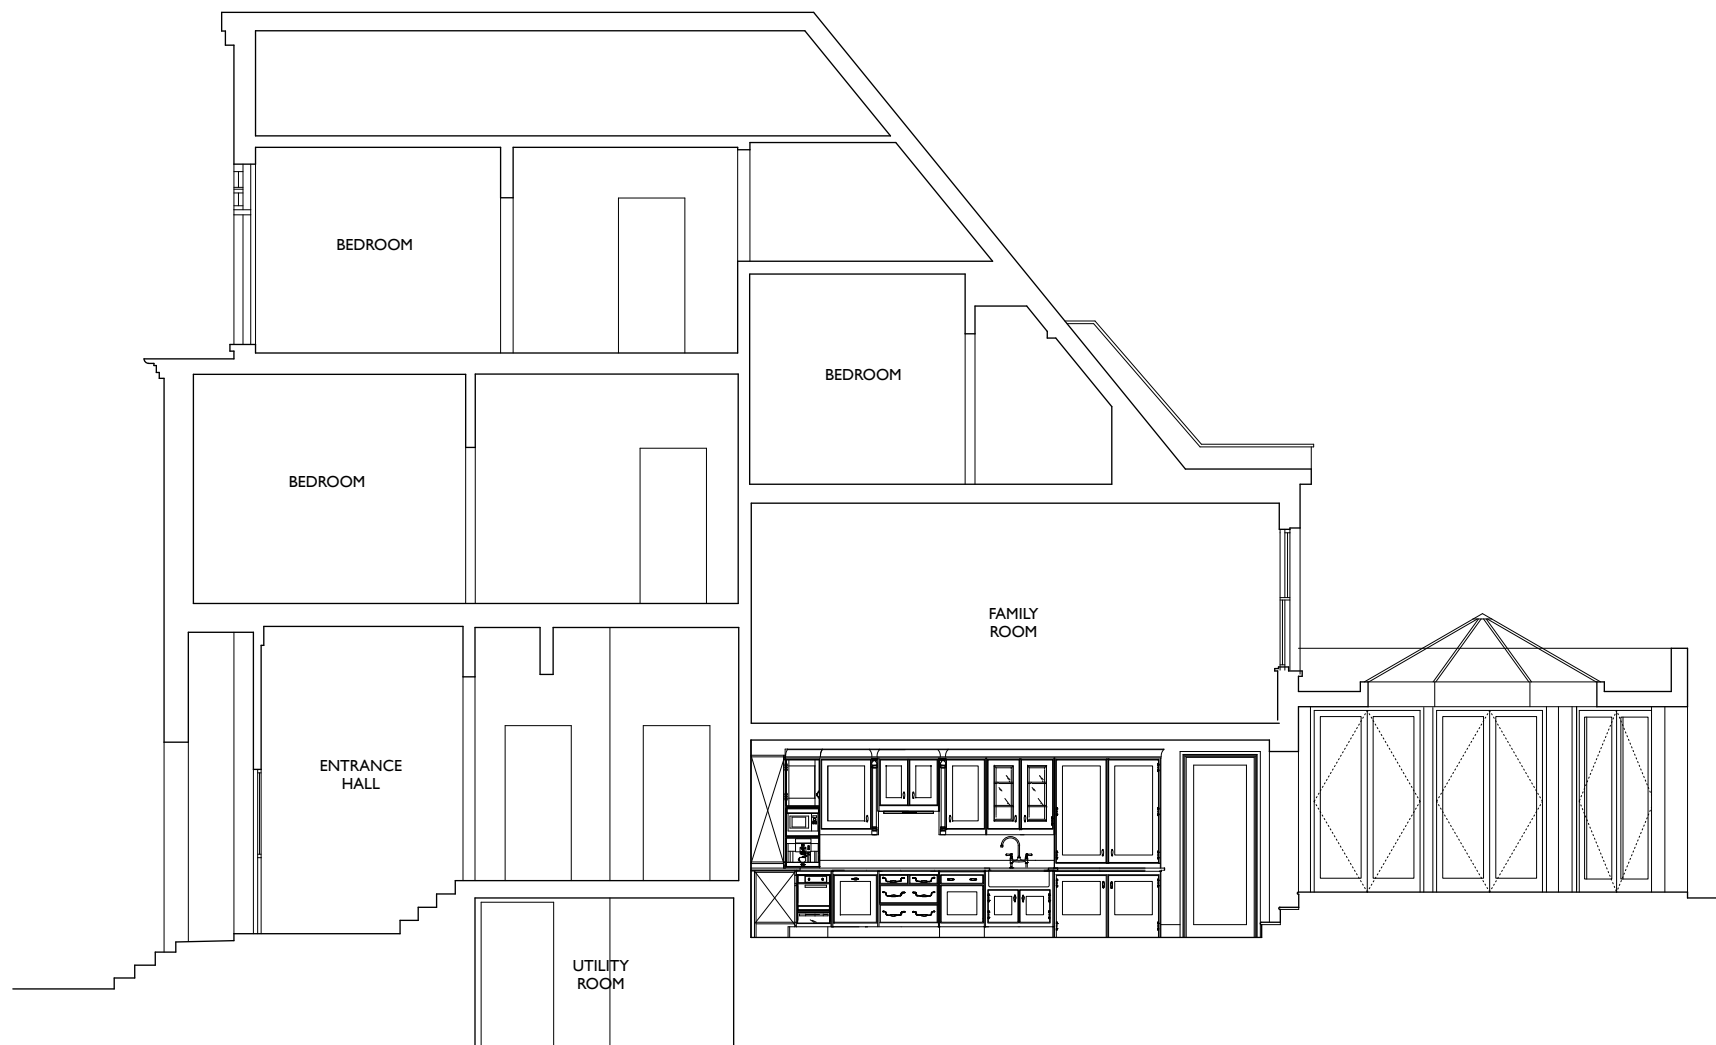

Drawings indicate design intent only  
 All dimensions in millimetres unless noted otherwise  
 Do not scale from this drawing  
 All dimensions are to be checked on site and any discrepancies reported to the architect  
 This drawing is the copyright of Stephen Fletcher Architects Ltd

EXISTING SECTION B-B (1:50 scale @ A1)

■ Rev ■ Status/Notes ■ Date

■ Key Plan

**Stephen Fletcher Architects**  
 124 Great Western Studios  
 65 Alfred Road  
 London W2 5EU  
 Tel No 020 7637 1244  
 www.stephen-fletcher.co.uk

■ Project ■ Project No.  
 6 Parsifal Road 097  
 London NW6

■ Title  
 Existing Section B-B

■ Drawing No. ■ Revision  
 1.05

■ Scale ■ Date  
 1:50@A1 December 2017

■ Issue Status  
 PLANNING