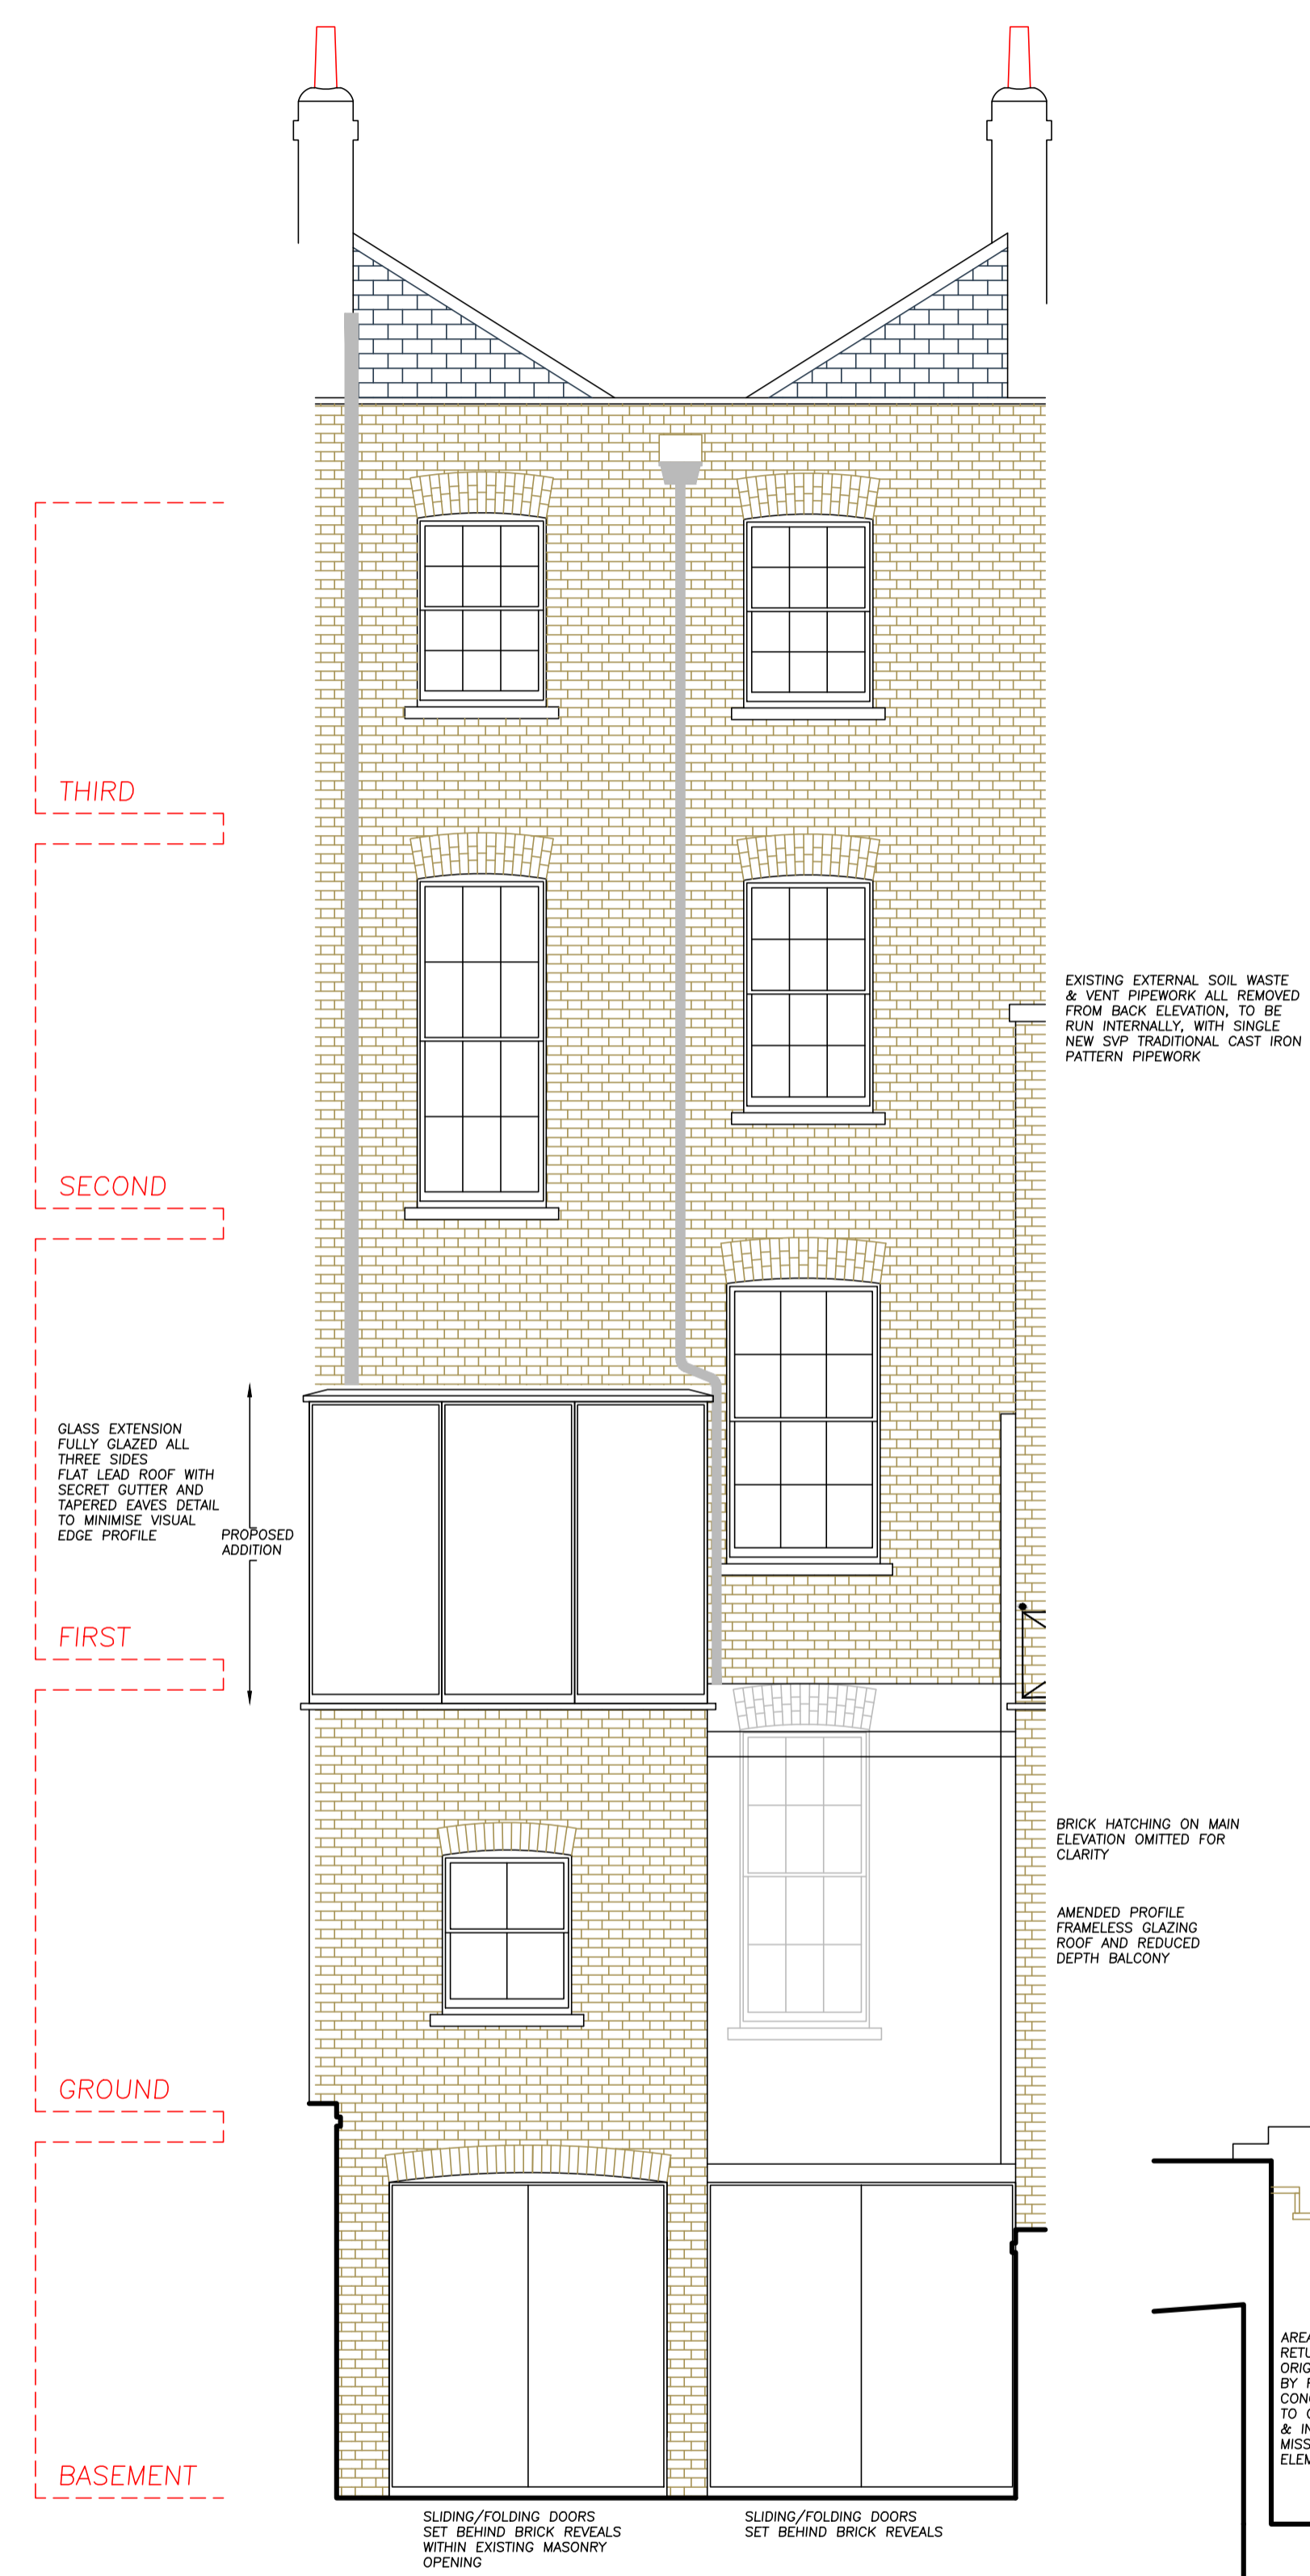

Revisions

SECTION B<sup>2</sup>

BACK ELEVATION

SECTION B

Architecture and Design © Copyright  
**STEPHEN BRANDES ARCHITECTS**  
 5 Spedan Close Hampstead London NW3 7XF  
 architects@brandes.co.uk Tel 020 7431 2225

Job Title  
 14 REGENTS PARK TERRACE  
 LONDON NW1

Drawing Title  
**PROPOSED  
 BACK ELEVATION & SECTIONS B**

SCALE 1:50 @ A1	CAD Information
DATE SEP 17	
DRAWN SB	
ISSUE PLANNING LB	

Job No. 575	Drawing No. LB 214	Rev. 
----------------	-----------------------	----------