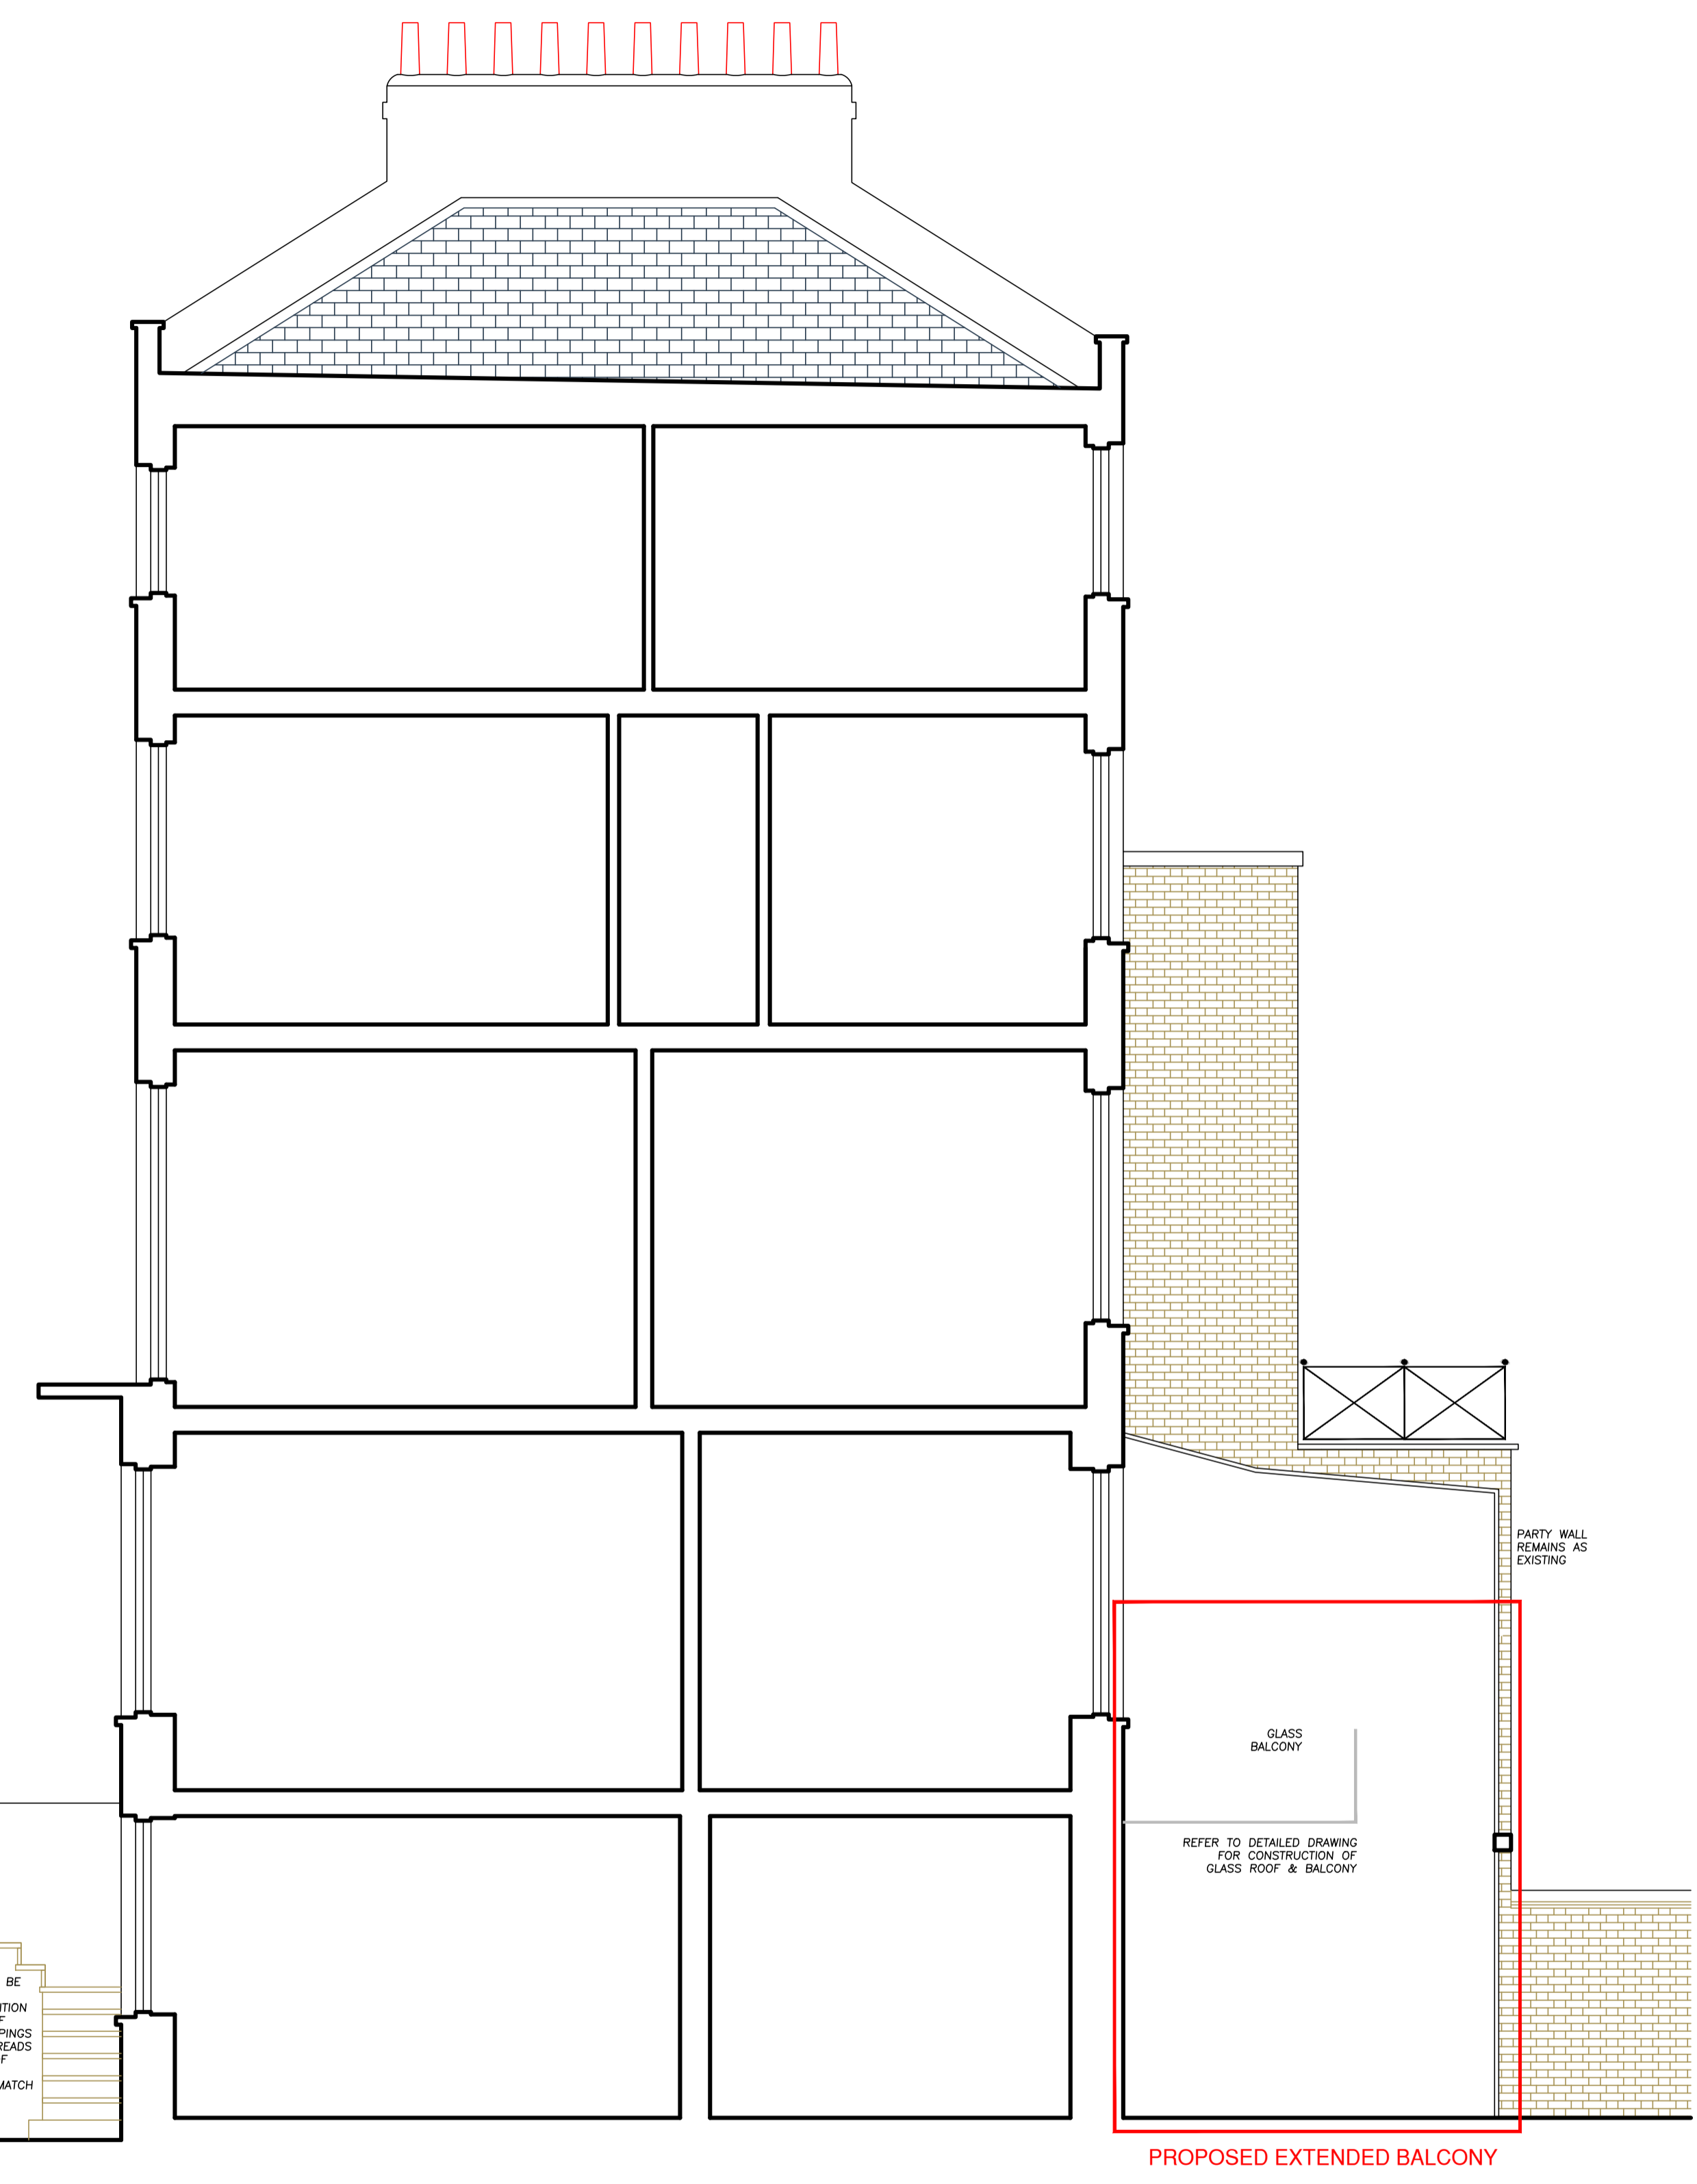

Revisions

SECTION B<sup>2</sup>

BACK ELEVATION

SECTION B

Architecture and Design © Copyright  
**STEPHEN BRANDES ARCHITECTS**  
 5 Spedan Close Hampstead London NW3 7XF  
 architects@brandes.co.uk Tel 020 7431 2225

Job Title  
 14 REGENTS PARK TERRACE  
 LONDON NW1

Drawing Title  
**PROPOSED  
 BACK ELEVATION & SECTIONS B**

SCALE 1:50 @ A1	CAD Information
DATE SEP 17	
DRAWN SB	
ISSUE PLANNING LB	

Job No. 575	Drawing No. LB 214	Rev. 
----------------	-----------------------	----------