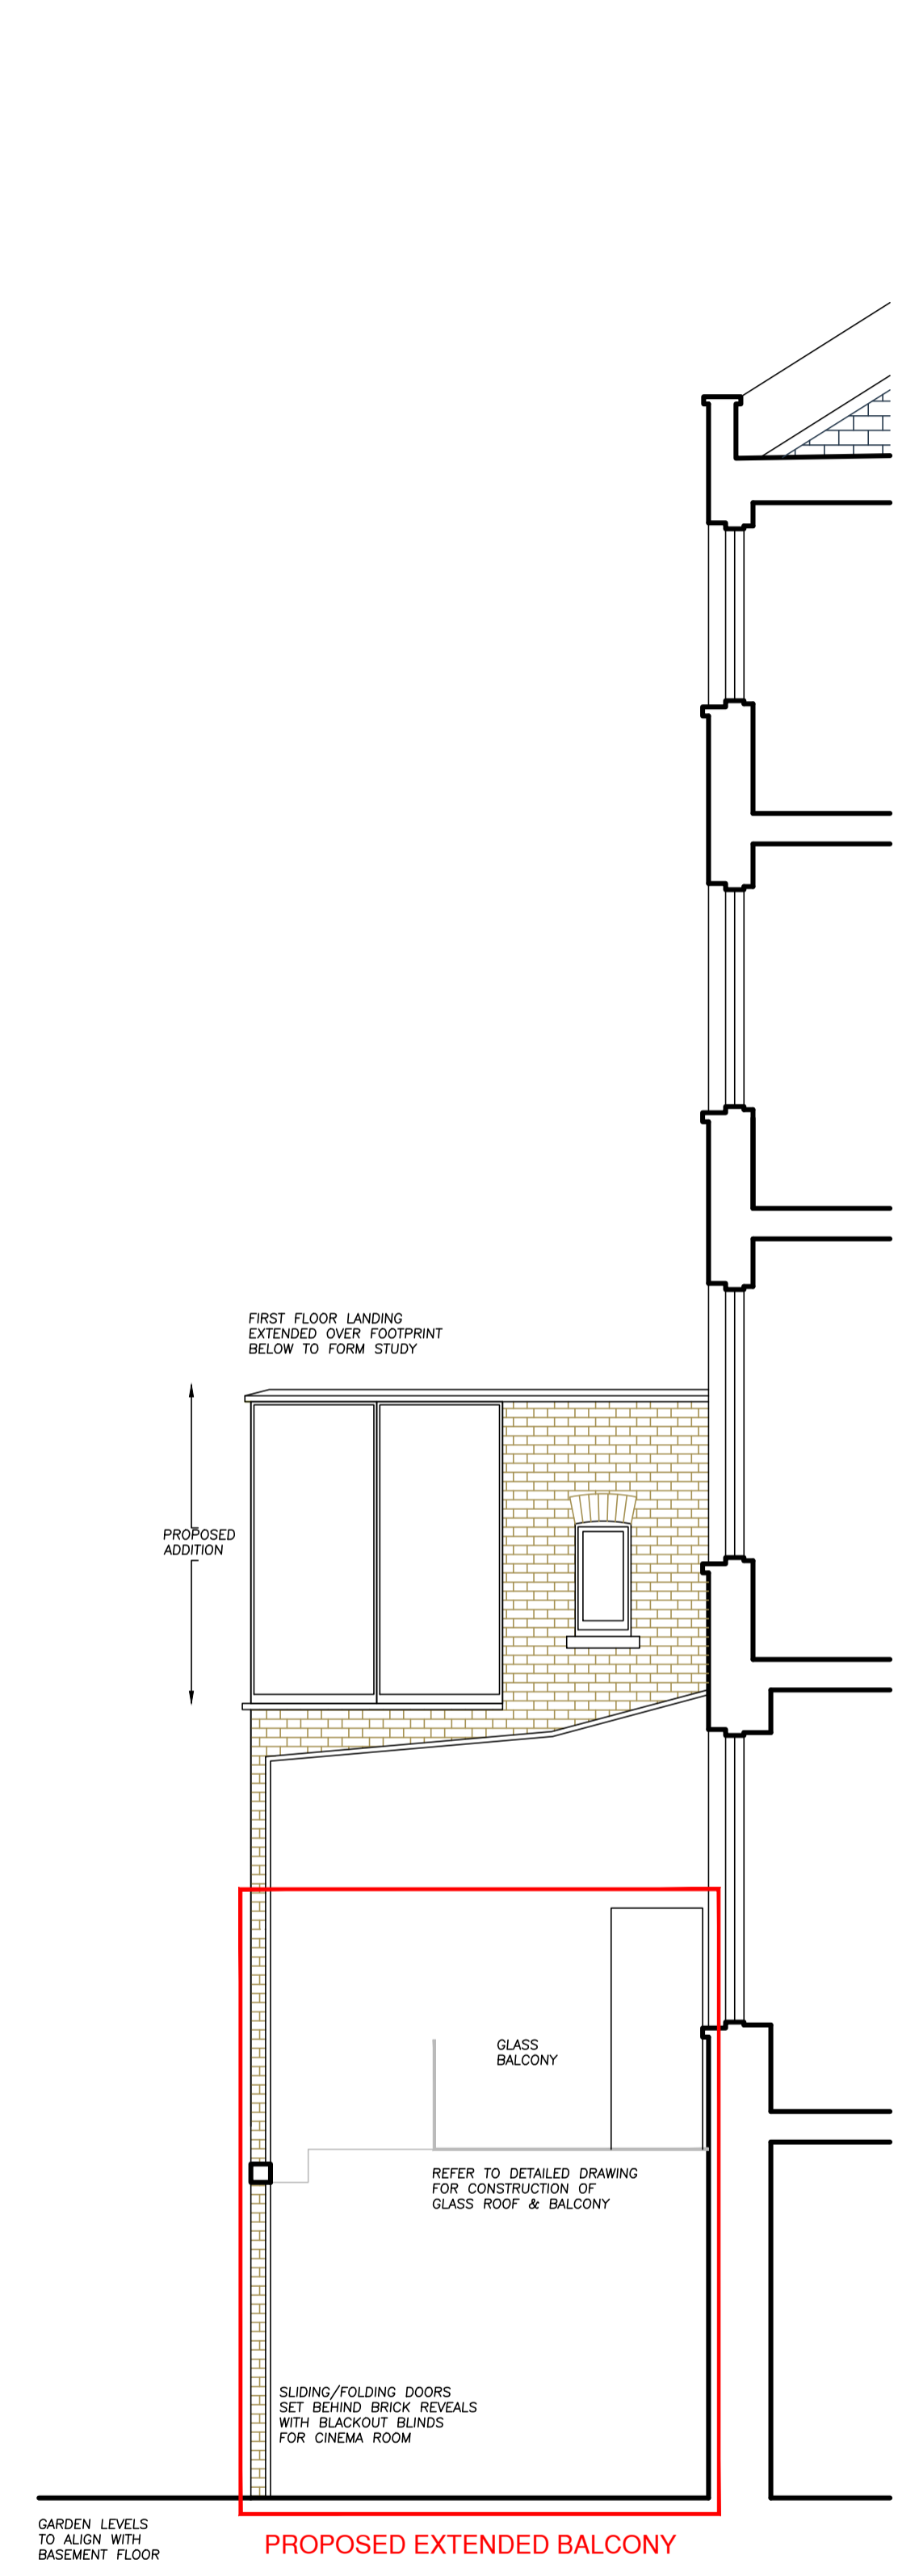

Revisions

SECTION B<sup>2</sup>

BACK ELEVATION

SECTION B

Architecture and Design © Copyright  
**STEPHEN BRANDES ARCHITECTS**  
 5 Spedan Close Hampstead London NW3 7XF  
 architects@brandes.co.uk Tel 020 7431 2225

Job Title  
 14 REGENTS PARK TERRACE  
 LONDON NW1

Drawing Title  
**PROPOSED  
 BACK ELEVATION & SECTIONS B**

SCALE 1:50 @ A1	CAD Information
DATE SEP 17	
DRAWN SB	
ISSUE PLANNING LB	

Job No. 575	Drawing No. LB 214	Rev. 
----------------	-----------------------	----------