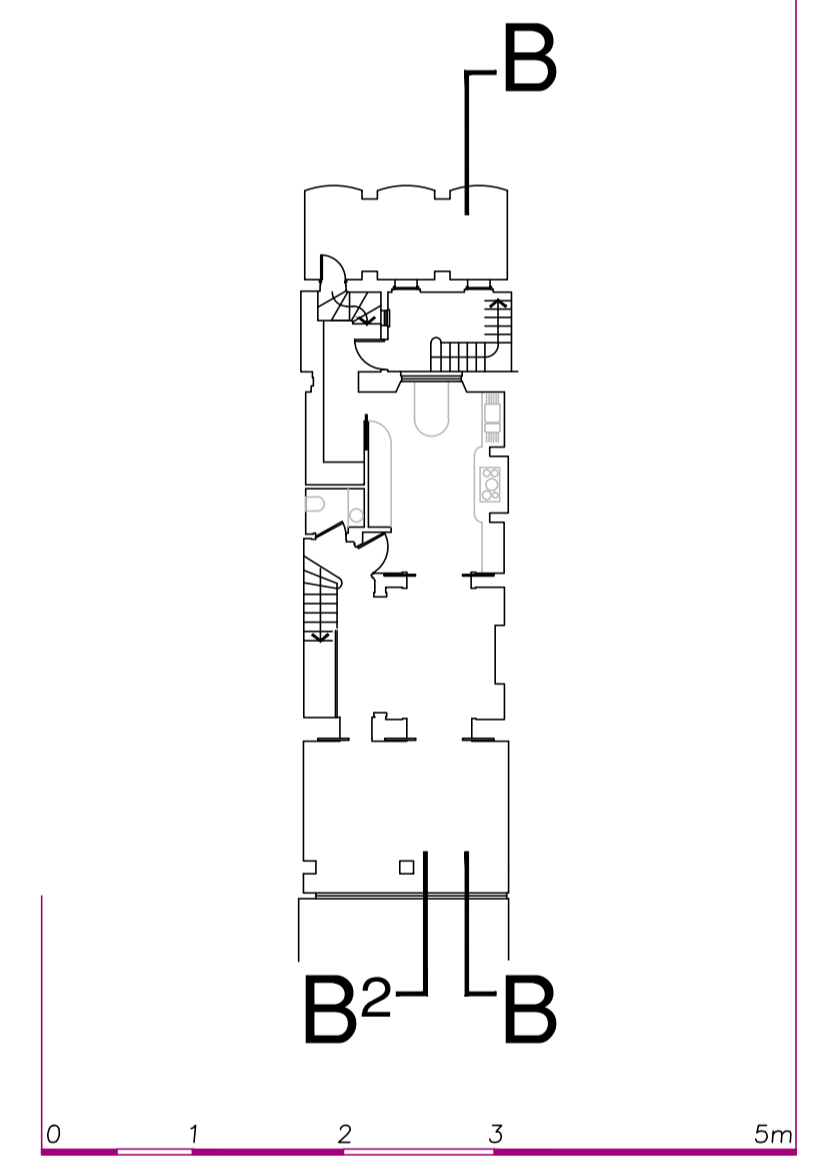

Revisions

SECTION B<sup>2</sup>

BACK ELEVATION

SECTION B

Architecture and Design © Copyright  
**STEPHEN BRANDES ARCHITECTS**  
 5 Spedan Close Hampstead London NW3 7XF  
 architects@brandes.co.uk Tel 020 7431 2225

Job Title  
 14 REGENTS PARK TERRACE  
 LONDON NW1

Drawing Title  
**PROPOSED  
 BACK ELEVATION & SECTIONS B**

SCALE 1:50 @ A1	CAD Information
DATE SEP 17	
DRAWN SB	
ISSUE PLANNING LB	

Job No. 575	Drawing No. LB 214	Rev. 
----------------	-----------------------	----------