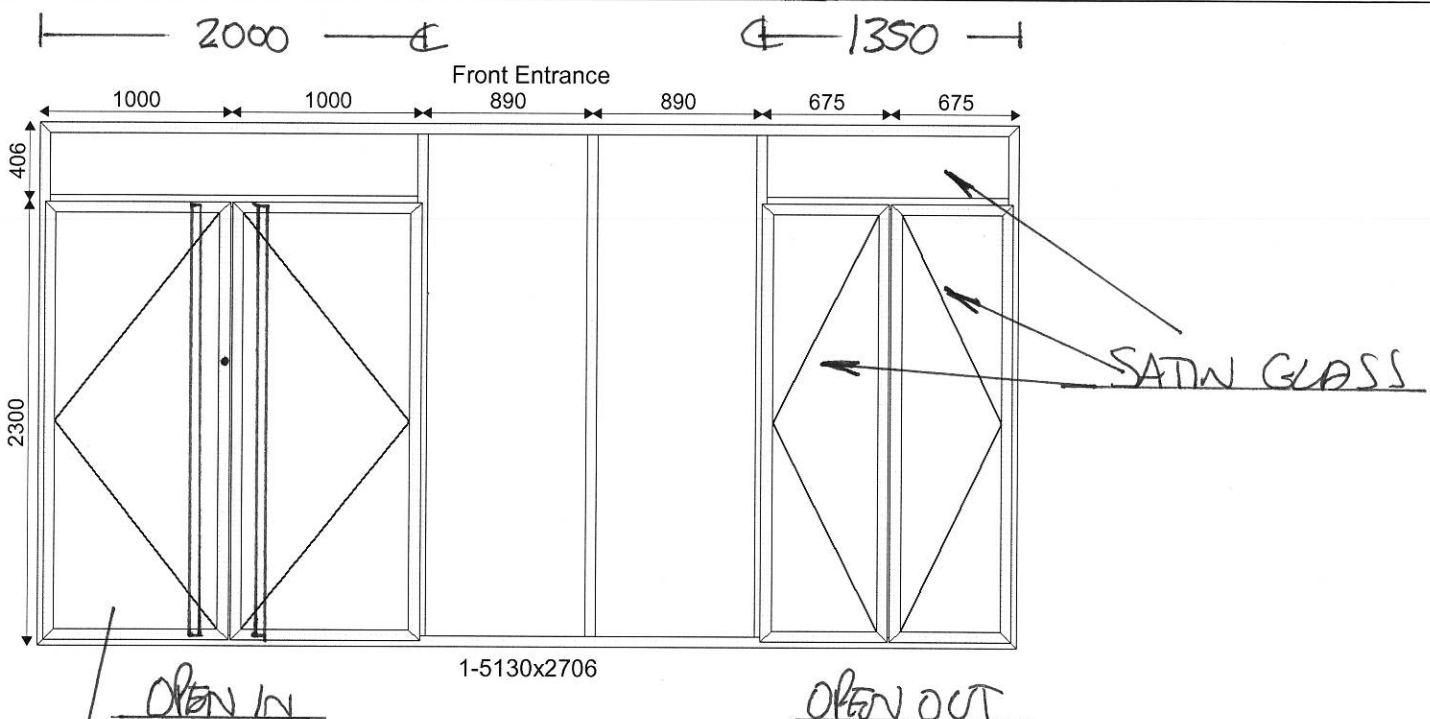

STILL COMMERCIAL DOORS

Job No: CAPJ11323
Ref: 85 Grays Inn Road

Date Printed: 13 October 2017 15:19
Date Job Required: 24 October 2017

RAZ 7016M

LEAD DOOR 850MM CLEARANCE OPENING
FULL HEIGHT SATIN STAINLESS
POLE HANDLES
NO HOLD ORA CLOSERS
MAG LOCK TO LEAD DOOR ONLY
KEY/KEY HOOD LOCK WITH 15 KEYS
AND FINGER TRAP STUDS