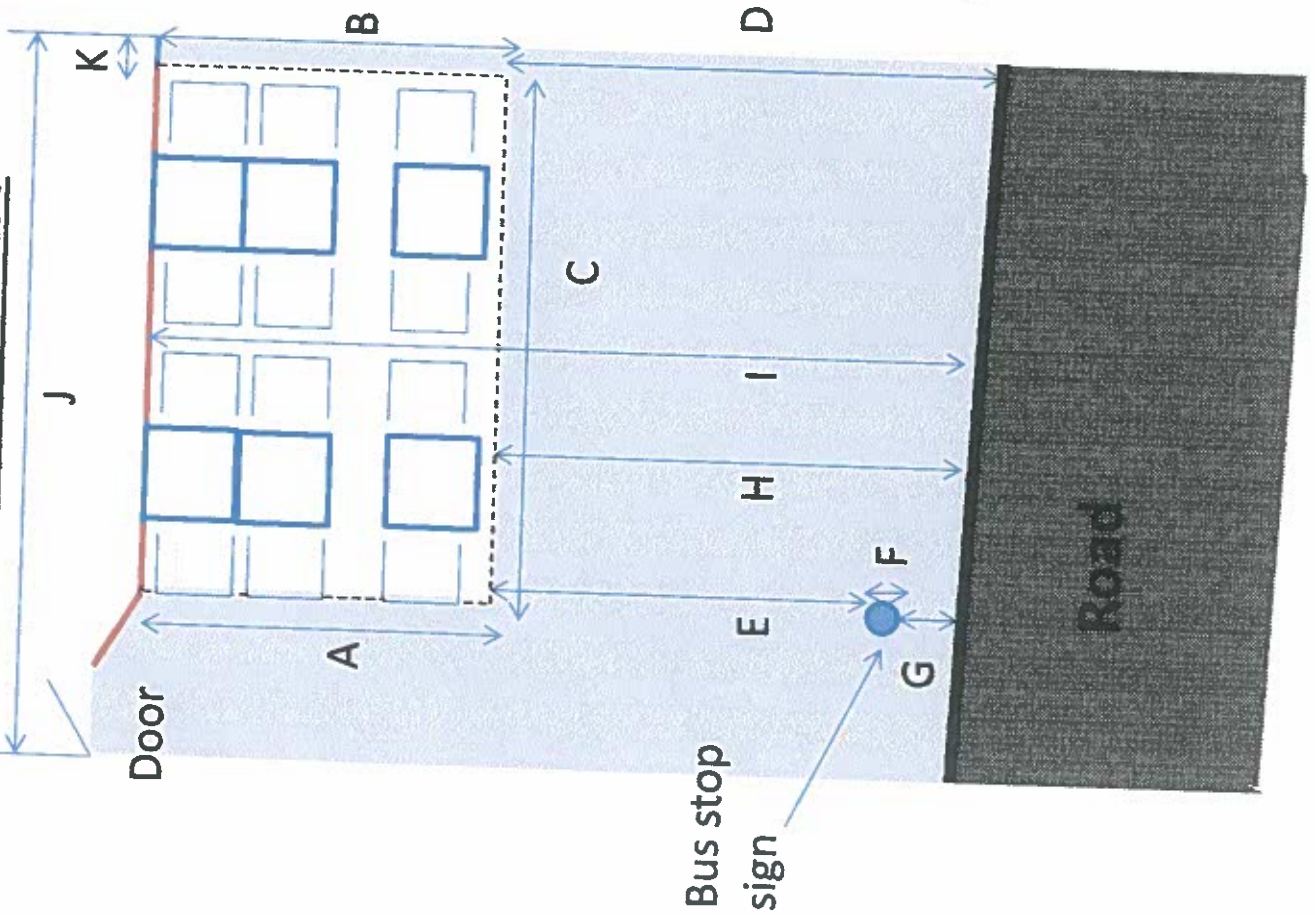

Hampstead Tea Rooms
9 South End Road, NW3 2PT

A	225 cm
B	225 cm
C	350 cm
D	325 cm
E	204 cm
F	38 cm
G	71 cm
H	313 cm
I	538 cm
J	490 cm
K	25 cm

Shop window

Chair (50cm x 40cm)

Table (60cm x 60cm)

- Area to be occupied by amenities
- Area for pedestrian access