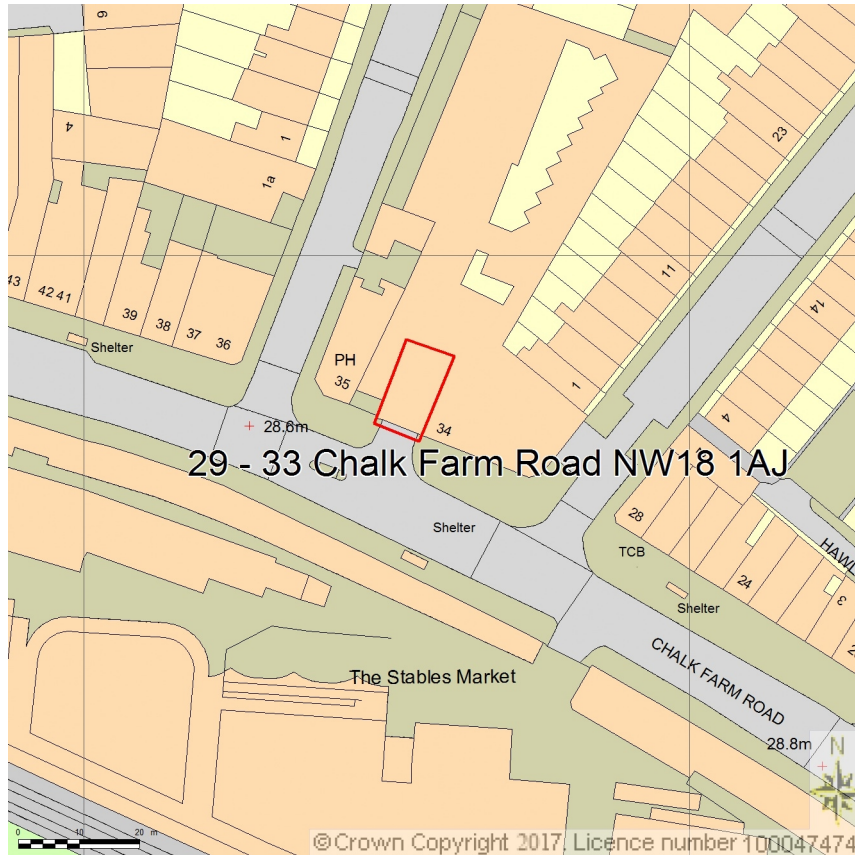

SITE LOCATION PLAN

AREA 2 HA

SCALE: 1:1250 on A4

CENTRE COORDINATES: 528558 , 184271

Supplied by Streetwise Maps Ltd

www.streetwise.net

Licence No: 100047474

12:07:02 02/06/2017