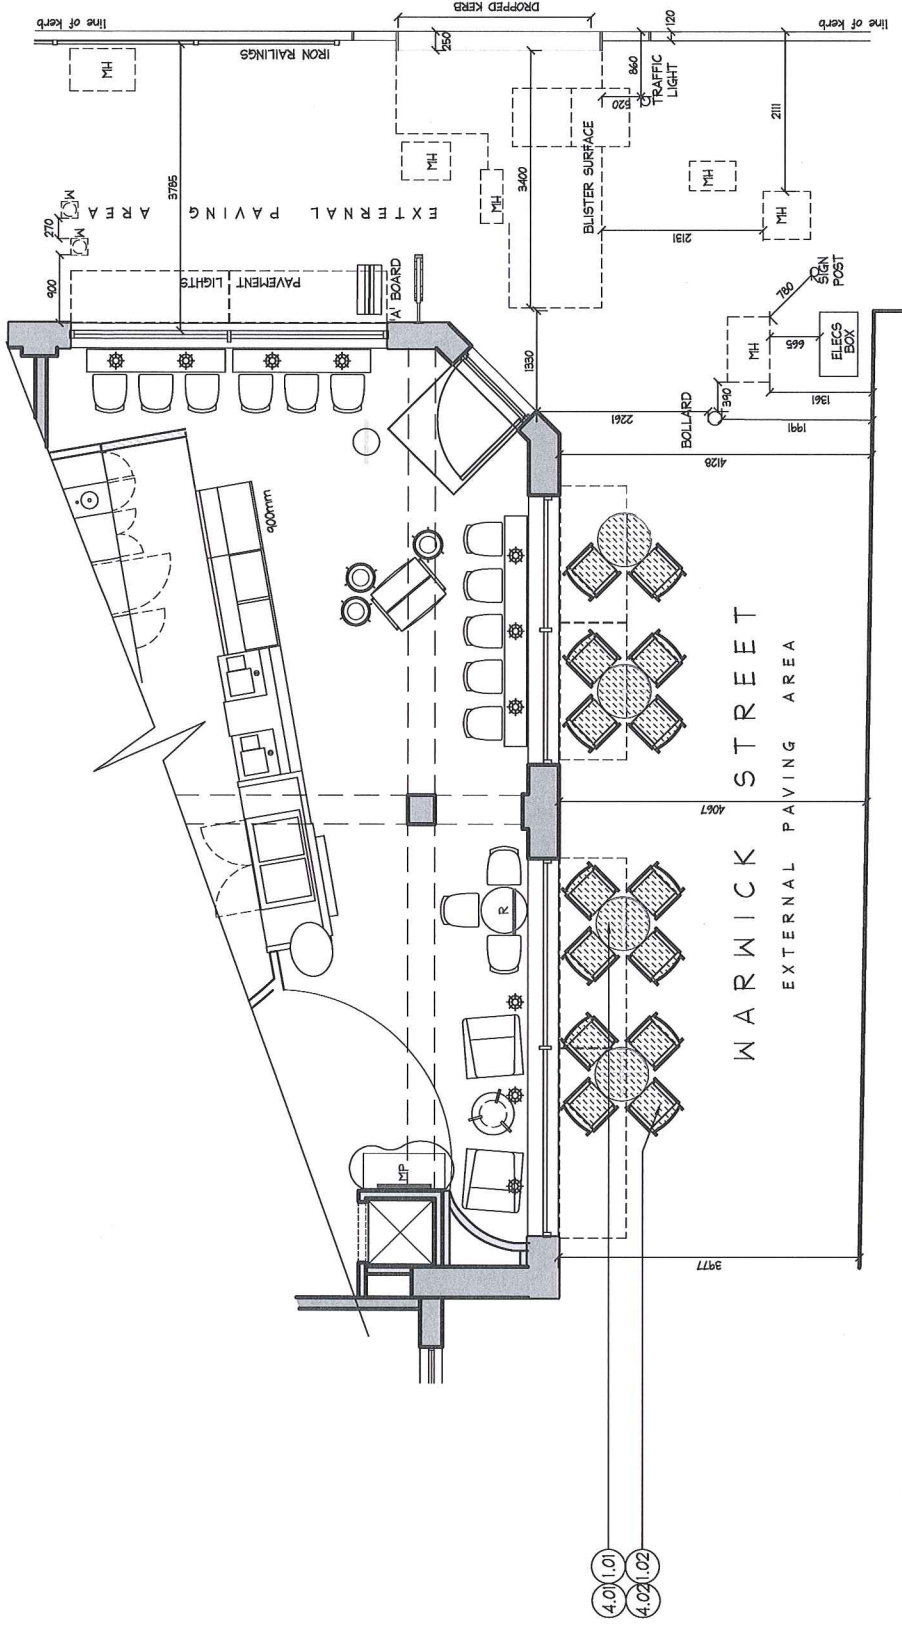

H I G H H O L B O R N

4.01.01
4.02.02

37-39 High Holborn,
London

**Proposed External
Seating Plan**

Starbucks Coffee Company (UK) Ltd
www.ppg-llp.co.uk
Team SC/ALF
28th September 2009
1:100 @A4

BRS.2331_01-1