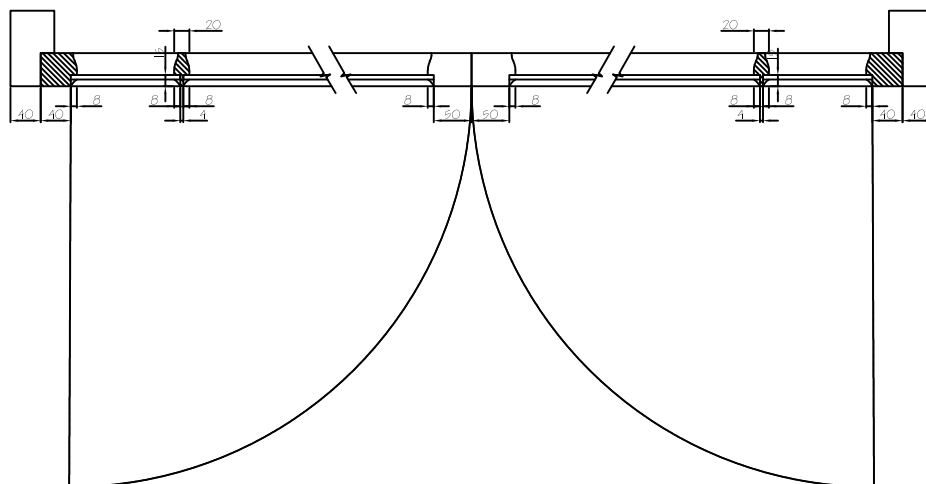

SINGLE GLAZED
REPLACEMENT DOORS

ELEVATION

PLAN

SUBJECT TO MANUFACTURER'S DETAILS

IMPROVE.IT DESIGN LTD
 97 PIXMORE WAY, LETCHWORTH GARDEN CITY,
 HERTS, SG6 3TP. Tel: 07850 243045
 Email: improve.it@ntlworld.com

REV A: PLAN ADDED

CLIENT: MR PHILLIP SAUKA
 FLAT A, 98 FORTRESS ROAD
 LONDON, NW5 2HJ

PROPOSED REPLACEMENT
 WINDOWS
 (PROPOSED DOORS)

SCALE:	1:10 (A3)	DRG No.	20107/03 A
--------	-----------	---------	------------