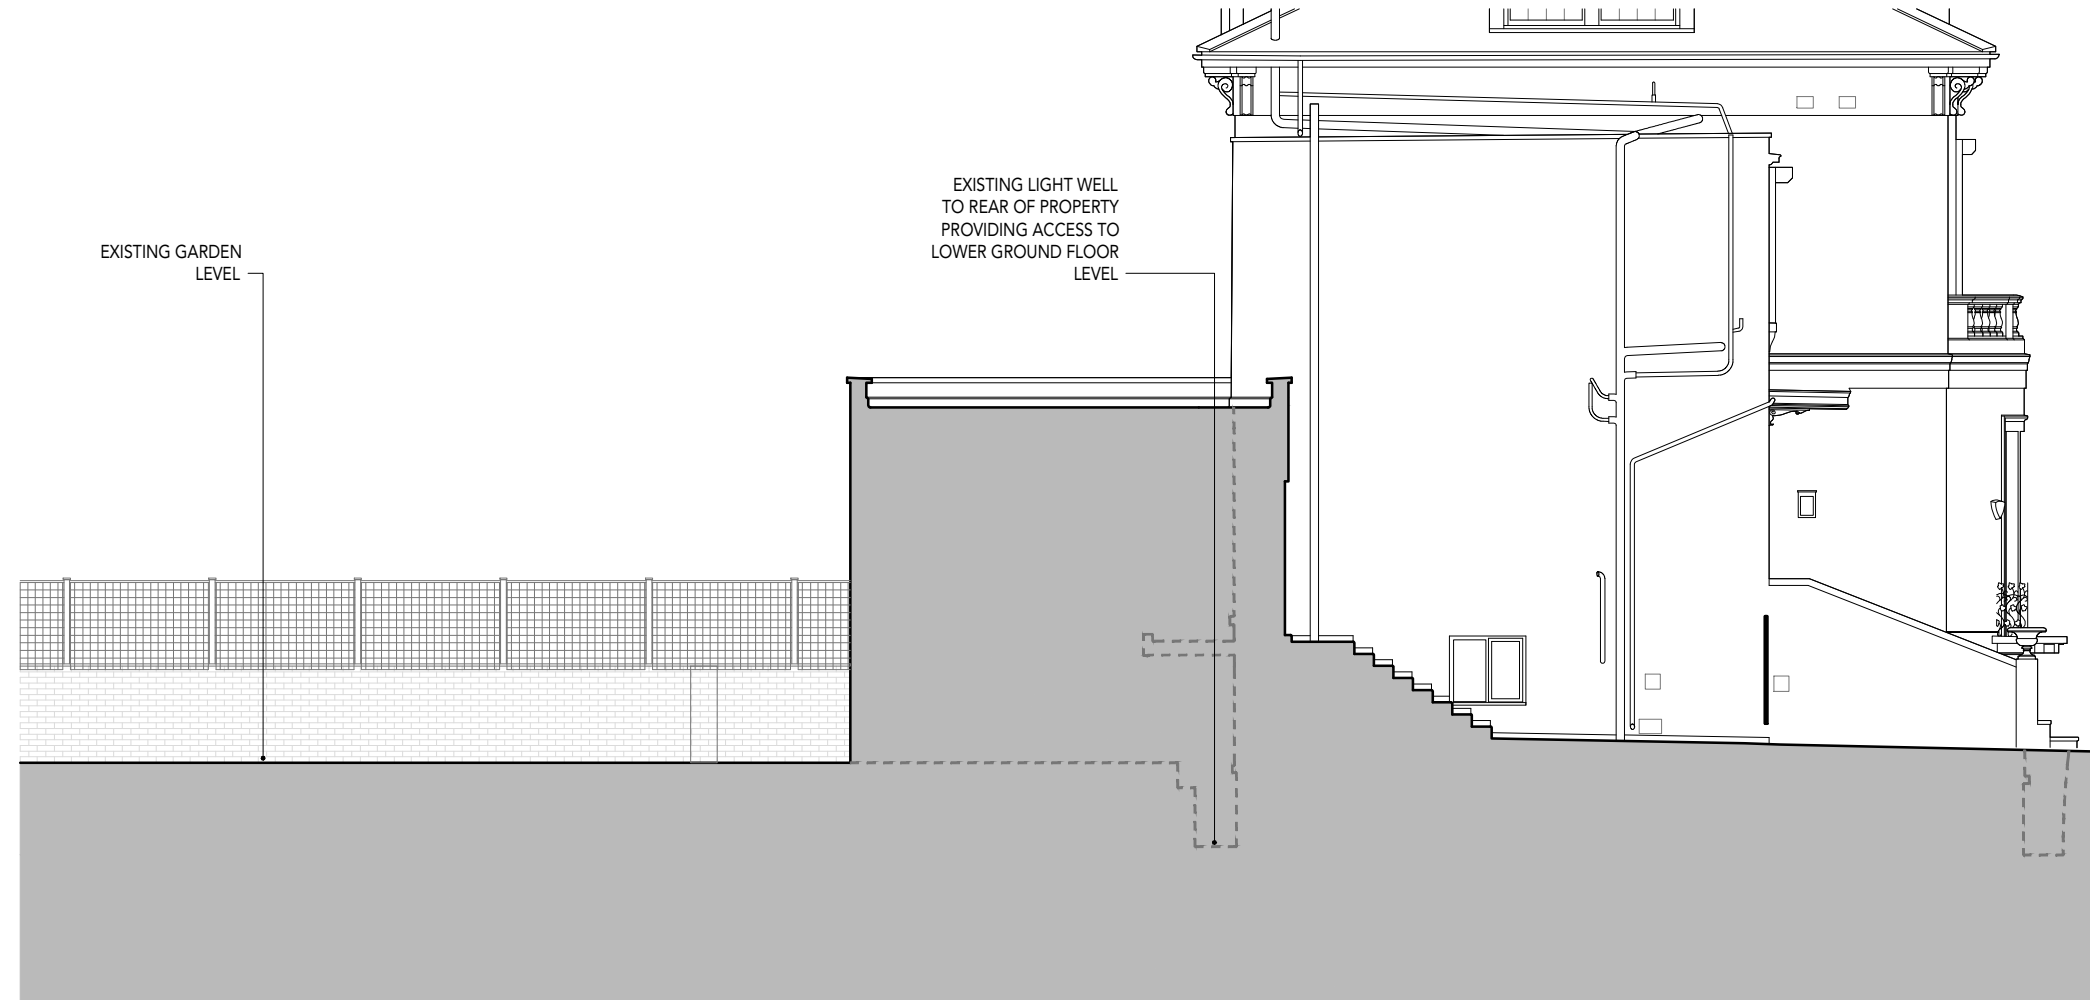

DIMENSIONS IN MILLIMETERS
UNLESS OTHERWISE STATED

1:100 SCALE (m)

REV	DESCRIPTION	BY	DATE

CLIENT:
PRIVATE

PROJECT:
**47 QUEEN'S GROVE
LONDON, NW8**

TITLE:
**SECTIONS EXISTING & PROPOSED
SECTION A-A
LOOKING NORTH WEST**

JOB NO: **47QG**
DRAWN BY: **JP**
SIZE: **A3**
STATUS: **PLANNING**
DATE: **06.11.2017**

DRAWING:	SCALE @ A3:	REVISION:
3002.1	1:100	

camouflage

8a Bartlett Street, Bath, BA1 2QZ
01225 420 600 | www.camouflage.cc

SECTION PLAN
1:500

EXISTING SECTION A-A
1:100

PROPOSED SECTION A-A
1:100