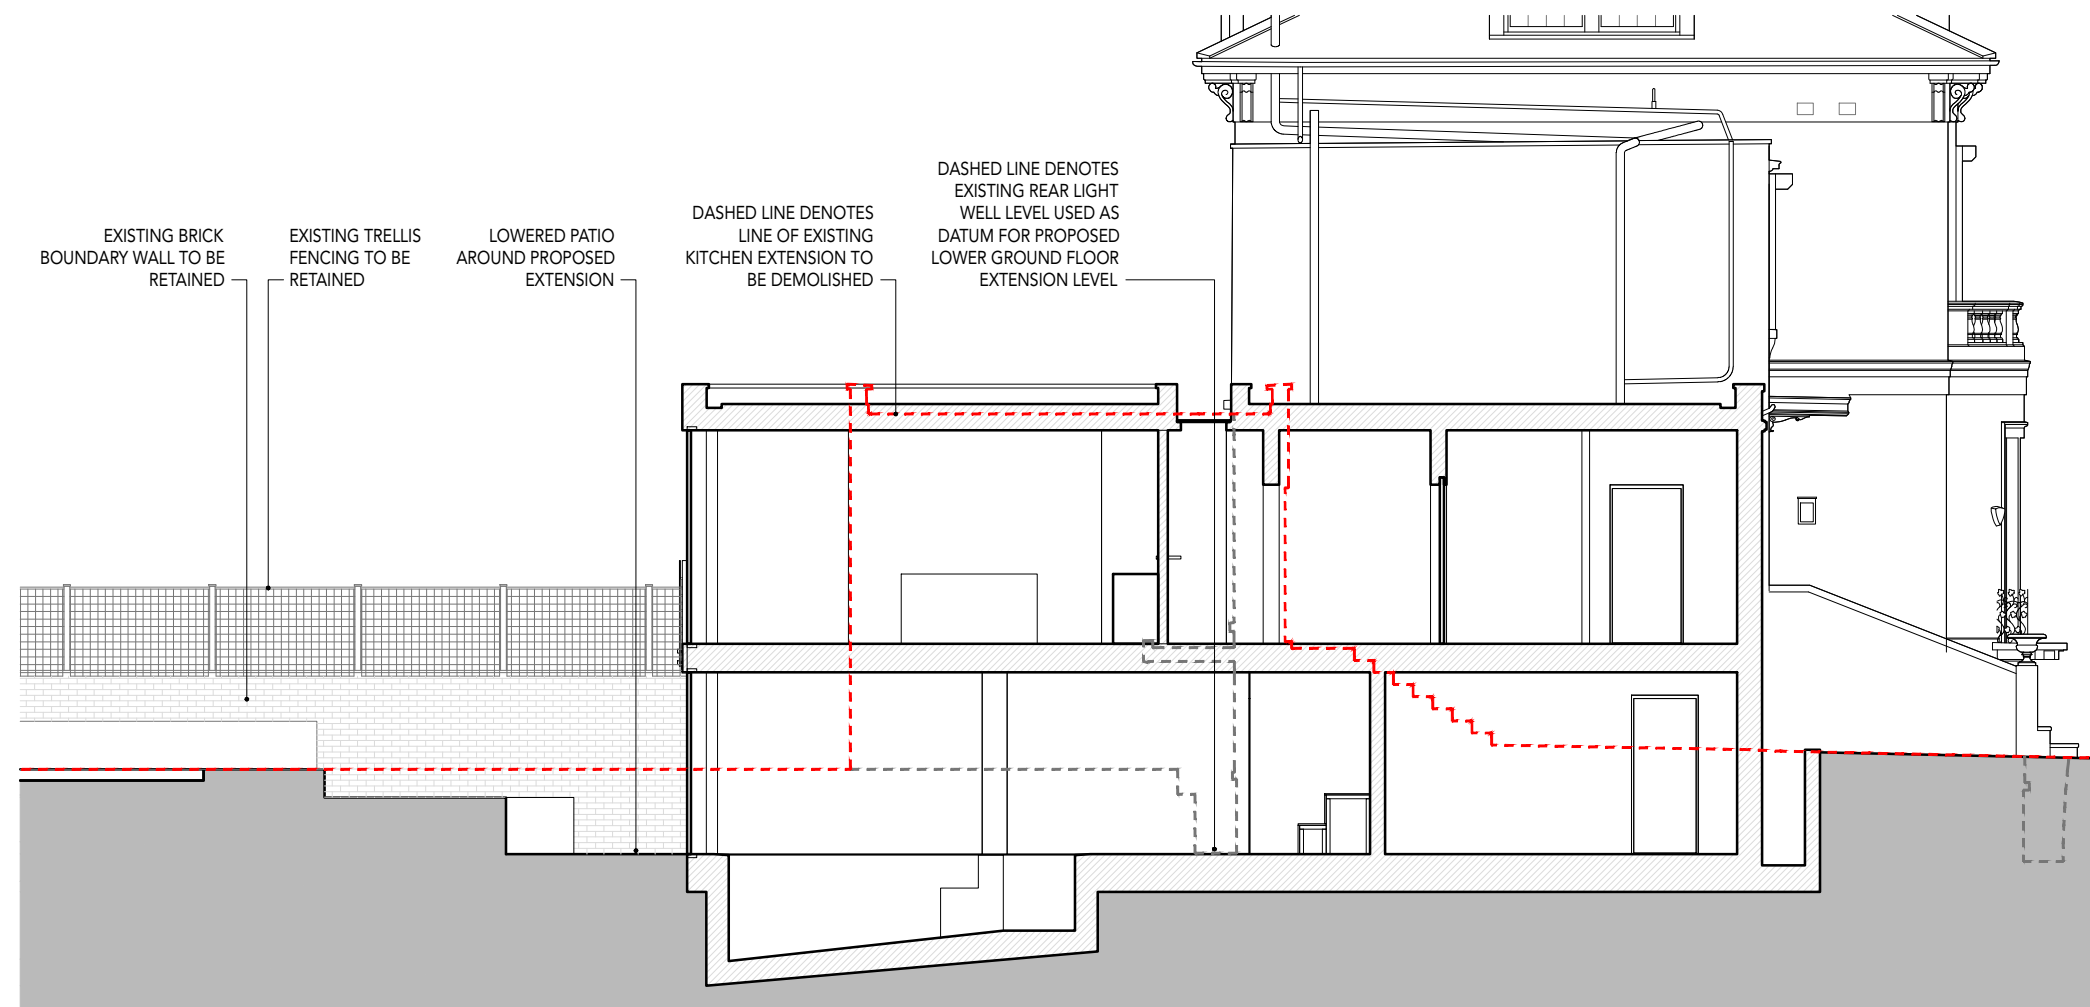

DIMENSIONS IN MILLIMETERS
UNLESS OTHERWISE STATED

1:100 SCALE (m)

REV	DESCRIPTION	BY	DATE

CLIENT:
PRIVATE

PROJECT:
**47 QUEEN'S GROVE
LONDON, NW8**

TITLE:
**SECTIONS EXISTING & PROPOSED
SECTION A-A
LOOKING NORTH WEST**

JOB NO: **47QG**
DRAWN BY: **JP**
SIZE: **A3**
STATUS: **PLANNING**
DATE: **06.11.2017**

DRAWING:	SCALE @ A3:	REVISION:
3002.1	1:100	

camouflage

8a Bartlett Street, Bath, BA1 2QZ
01225 420 600 | www.camouflage.cc

SECTION PLAN
1:500

EXISTING SECTION A-A
1:100

PROPOSED SECTION A-A
1:100