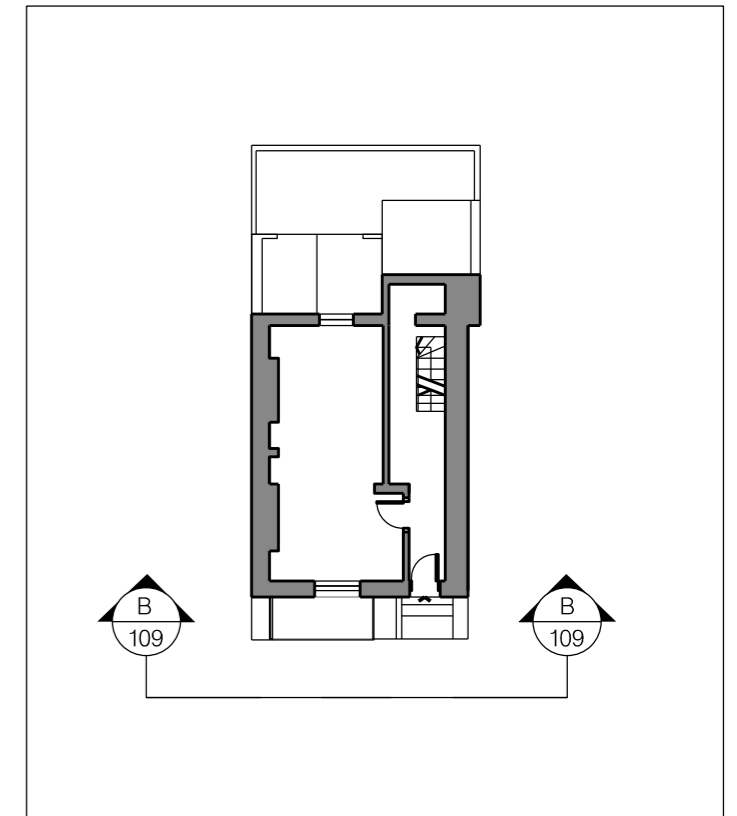

DO NOT SCALE. USE FIGURED DIMENSIONS ONLY
CONFIRM ALL DIMENSIONS AND LEVELS ON SITE

ELEVATION B - EXISTING

Aikaterini Spetsiou ARB

Status

PLANNING

Project

**1 LUTTON TERRACE -
LOWER GROUND EXTENSION**

Drawing

ELEVATION B - EXISTING

Revision

/

Date of Issue

19.11.17

Scale

1:100@ A3

Drawing number