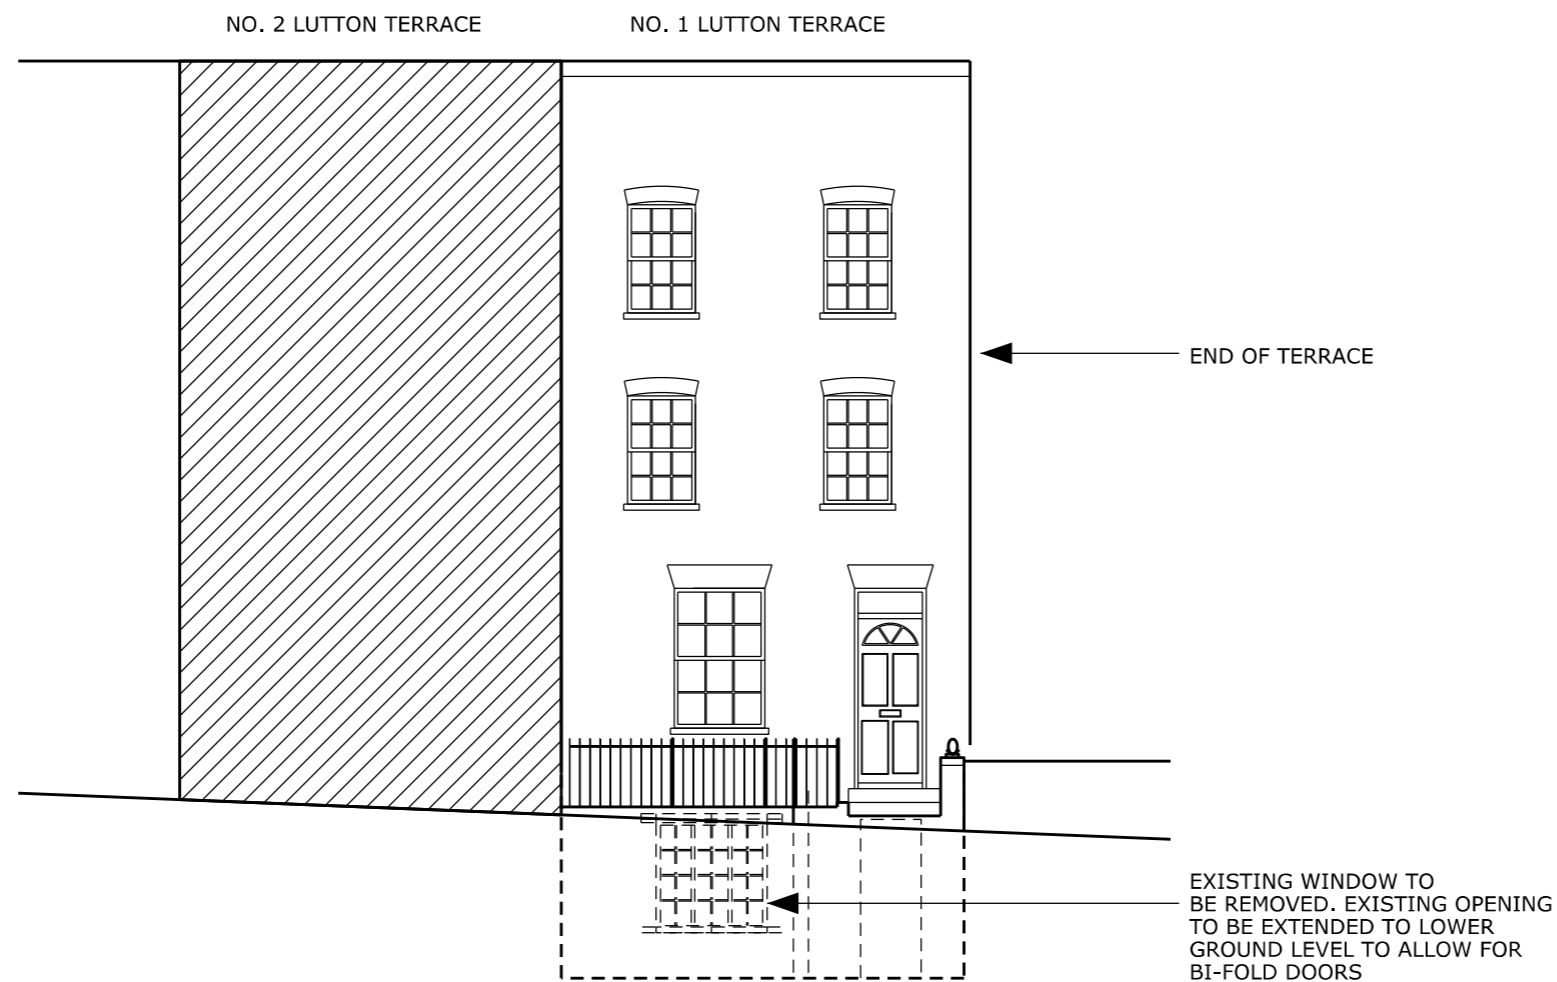

DO NOT SCALE. USE FIGURED DIMENSIONS ONLY
CONFIRM ALL DIMENSIONS AND LEVELS ON SITE

ELEVATION B - EXISTING

Aikaterini Spetsiou ARB

Status

PLANNING

Project

**1 LUTTON TERRACE -
LOWER GROUND EXTENSION**

Drawing

ELEVATION B - EXISTING

Revision

/

Date of Issue

19.11.17

Scale

1:100@ A3

Drawing number