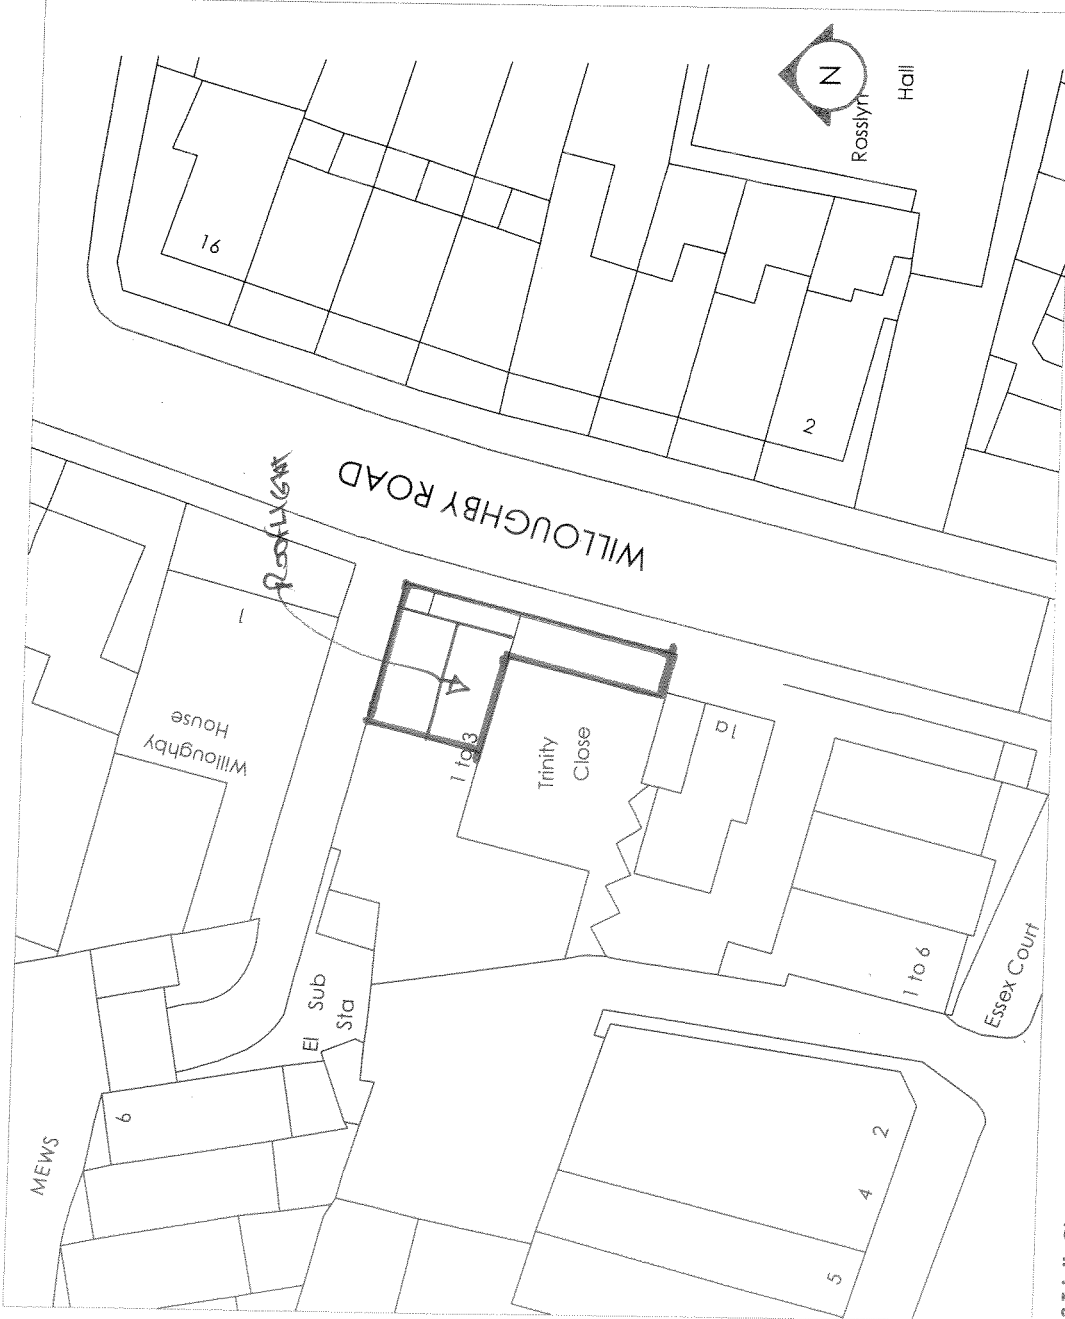

0845 0600 040

[architect@building-doctors.com](mailto:architect@building-doctors.com)

Mr. Bradbury Client  
3, Trinity, Willoughby Road, Hampstead Address  
Trinity Council  
Project

Stage A

3 TrinityClose Hampstead OS Map 1:1250