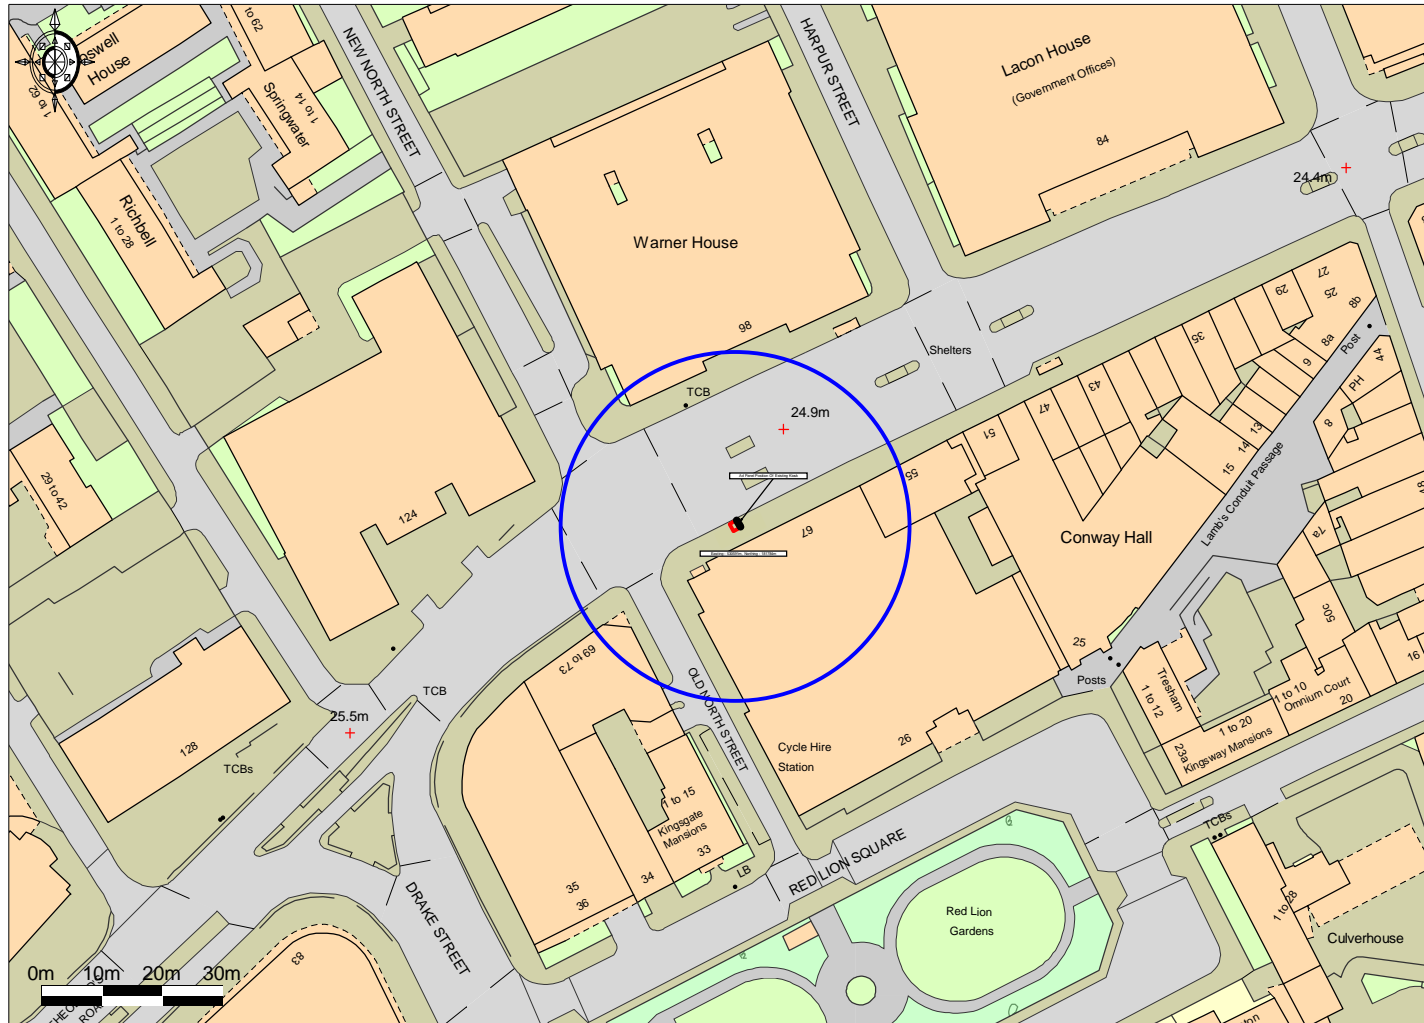

OS 67 THEOBALDS ROAD WC1X 8TA 1:1250

Infocus Public Networks Limited